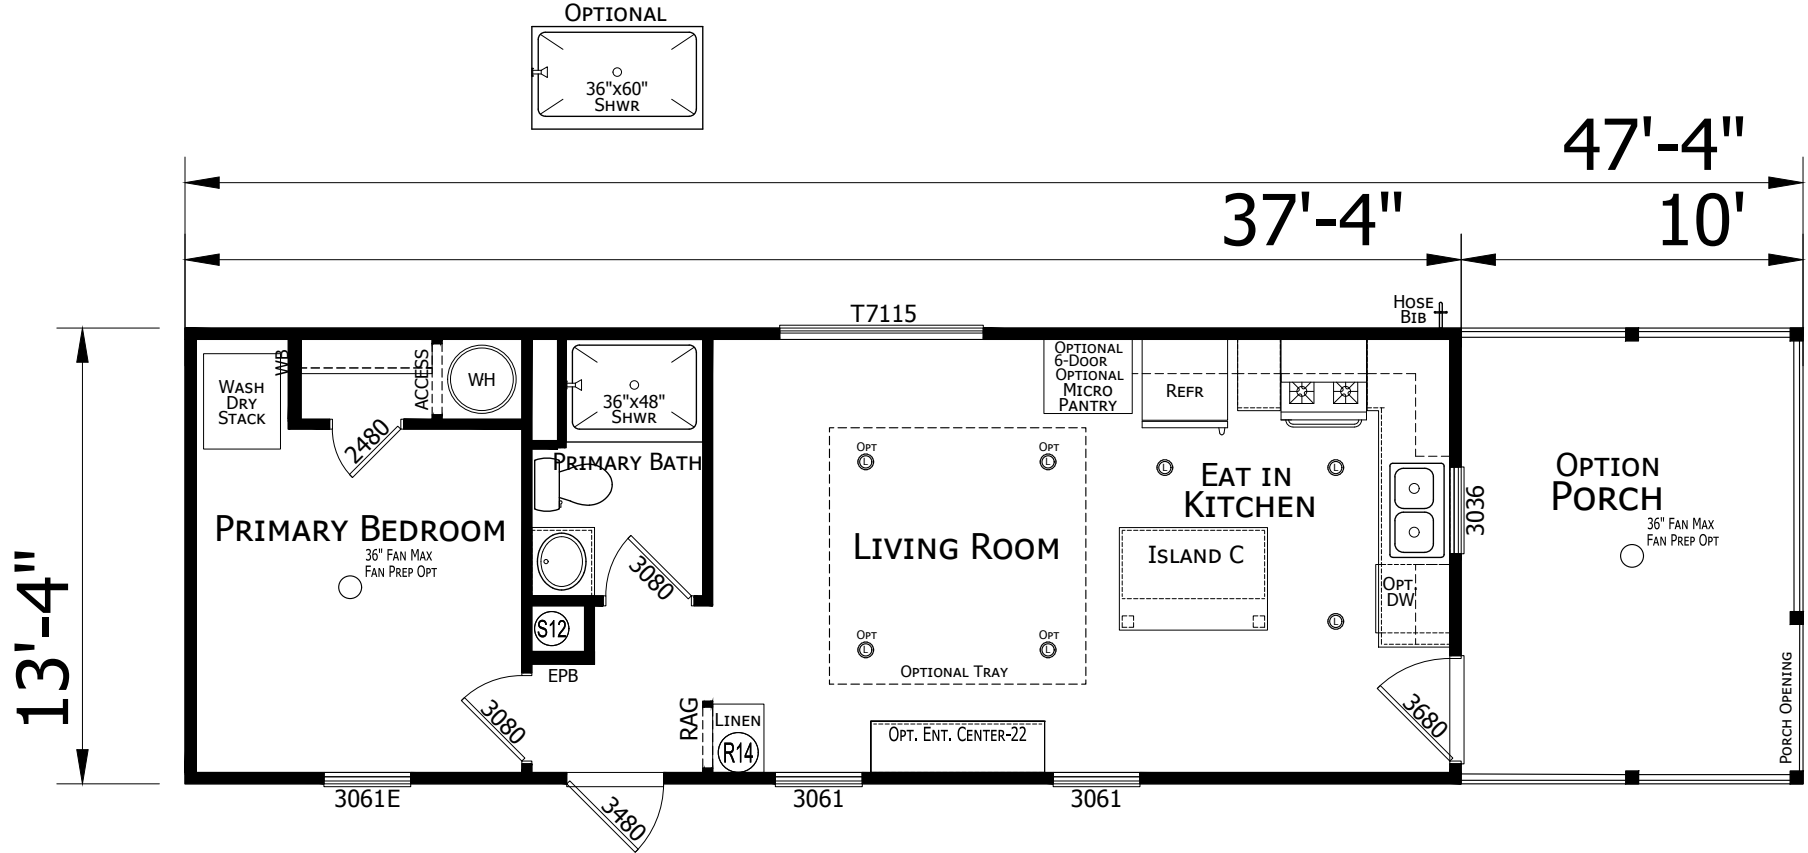

Rosalia

Trinity Series

498 SQ. FT. (Approximate) 1 Bedroom, 1 Bath

Last Updated: 10-31-24

FACTORY SELECT HOMES
 19280 Cortez Blvd.
 Brooksville, FL 34601

FactorySelectHomes.com | 1-800-716-6337

IMPORTANT: Alta Cima Corp reserves the right to modify, cancel or substitute products or features of this event at any time without prior notice or obligation. Pictures and other promotional materials are representative and may depict or contain floor plans, square footages, elevations, options, upgrades, extra design features, decorations, floor coverings, specialty light fixtures, custom paint and wall coverings, window treatments, landscaping, sound and alarm systems, furnishings, appliances, and other designer/decorator features and amenities that are not included as part of the home and/or may not be available at all locations. Home, pricing and community information is subject to change, and homes to prior sale, at any time without notice or obligation. ©2020 Alta Cima Corp. All rights reserved.