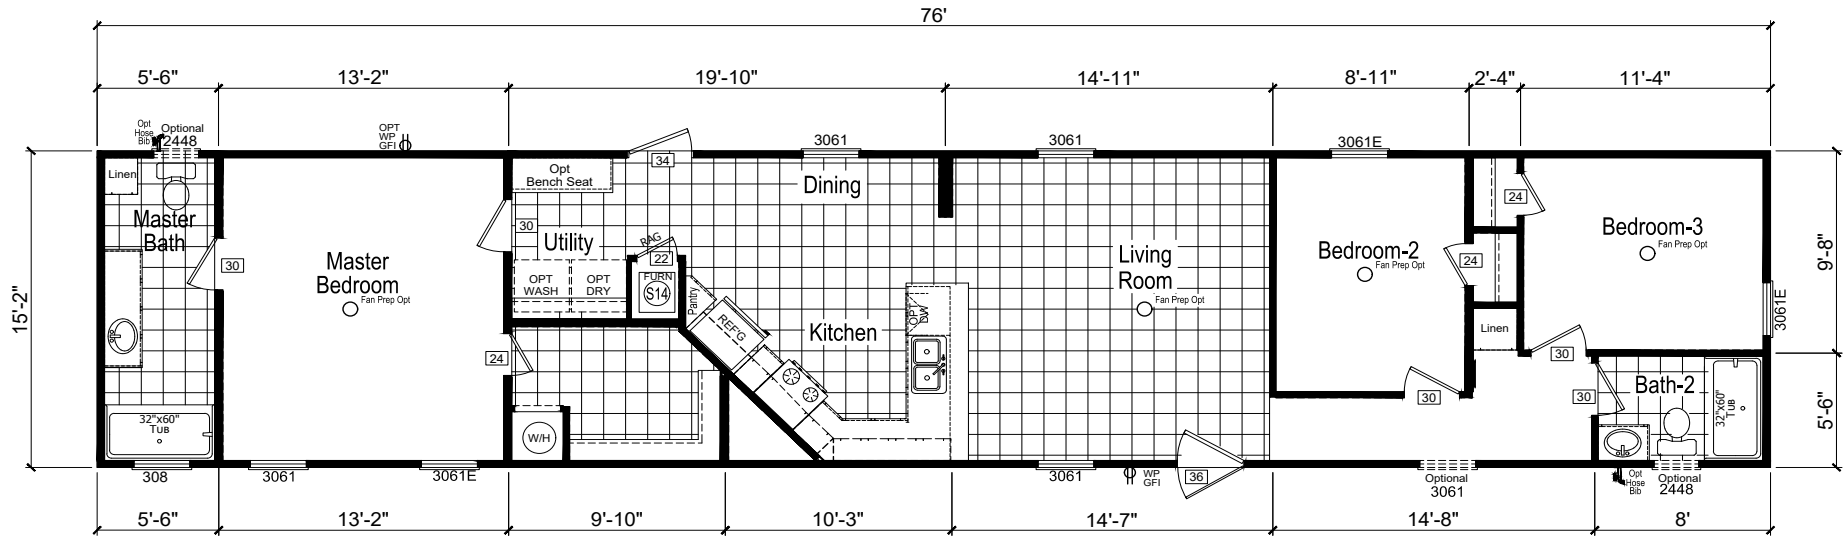

Regis

Trinity Series

3 Bedrooms, 2 Baths
Approx. 1,152 Sq. Ft.

Last Updated: 7-8-20

FACTORY Select HOMES
 19280 Cortez Blvd.
 Brooksville, FL 34601
 1-800-716-6337
 www.FactorySelectHomes.com
 For Detailed Directions See