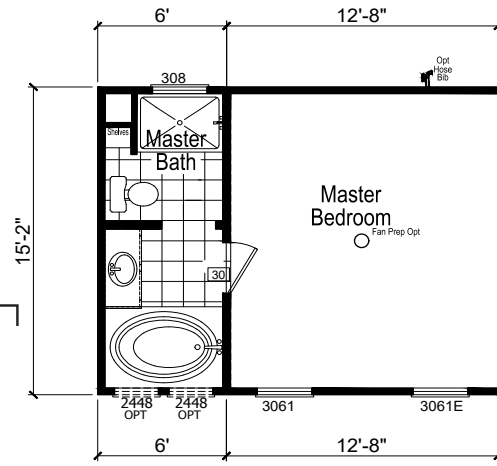

Regis

Trinity Series

3 Bedrooms, 2 Baths
Approx. 1,152 Sq. Ft.

Last Updated: 7-8-20

FACTORY Select HOMES
 19280 Cortez Blvd.
 Brooksville, FL 34601
 1-800-716-6337
 www.FactorySelectHomes.com
 For Detailed Directions See