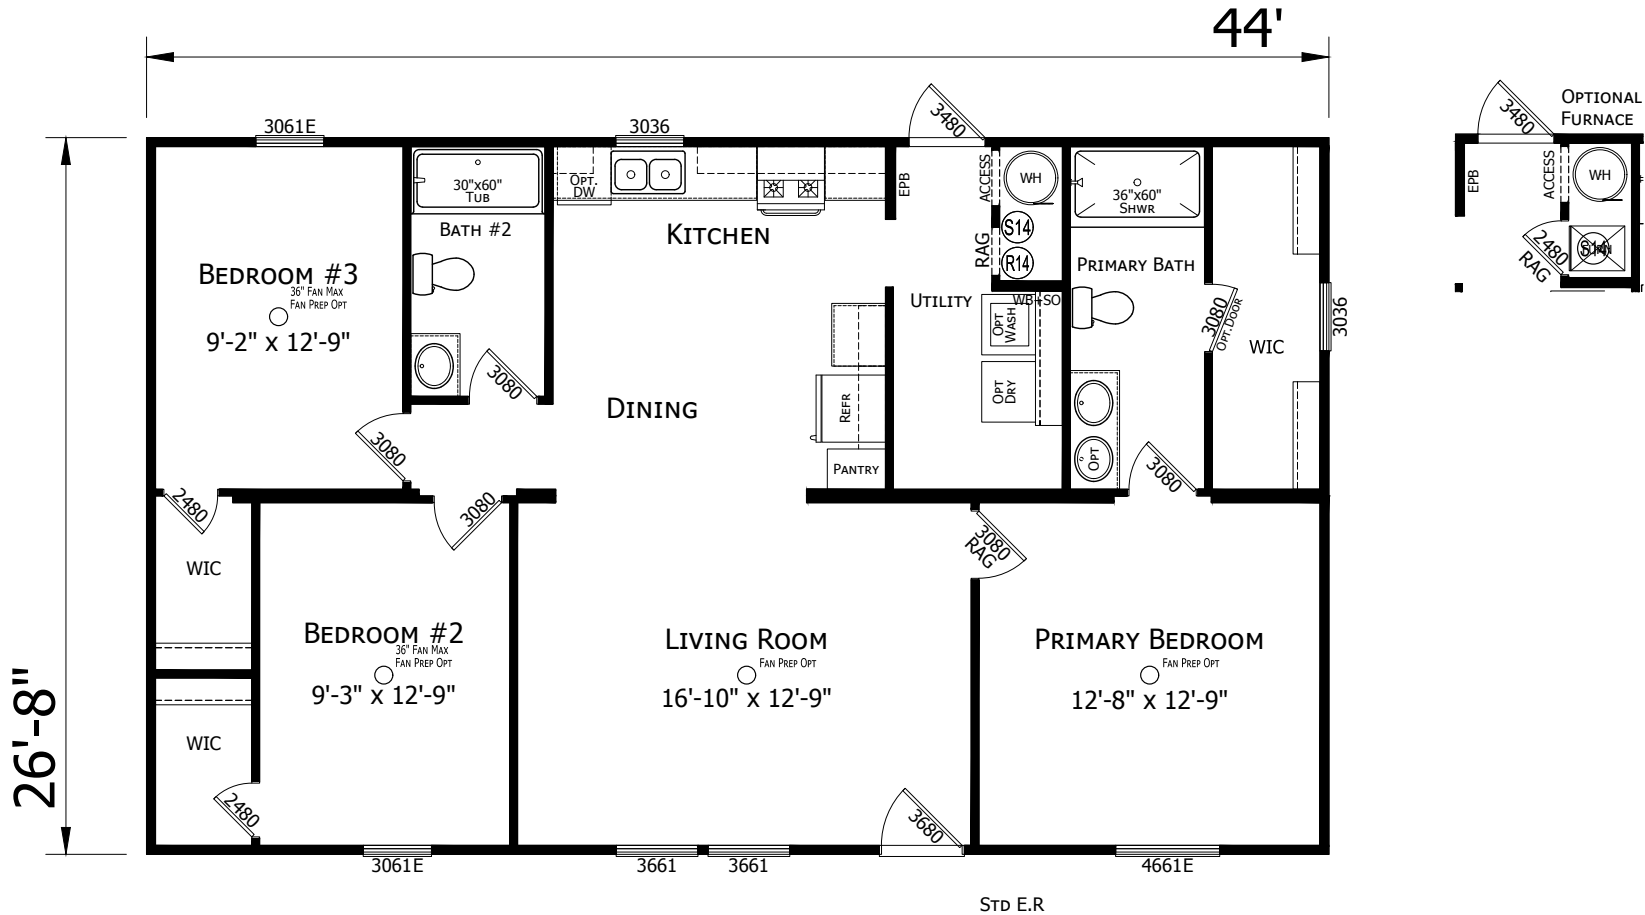

Purcell

Prime Series

1,173 SQ. FT. (Approximate) 3 Bedrooms, 2 Baths

Last Updated: 11-9-23

FACTORY SELECT HOMES
 19280 Cortez Blvd.
 Brooksville, FL 34601

FactorySelectHomes.com | 1-800-716-6337

IMPORTANT: Alta Cima Corp reserves the right to modify, cancel or substitute products or features of this event at any time without prior notice or obligation. Pictures and other promotional materials are representative and may depict or contain floor plans, square footages, elevations, options, upgrades, extra design features, decorations, floor coverings, specialty light fixtures, custom paint and wall coverings, window treatments, landscaping, sound and alarm systems, furnishings, appliances, and other designer/decorator features and amenities that are not included as part of the home and/or may not be available at all locations. Home, pricing and community information is subject to change, and homes to prior sale, at any time without notice or obligation. ©2020 Alta Cima Corp. All rights reserved.