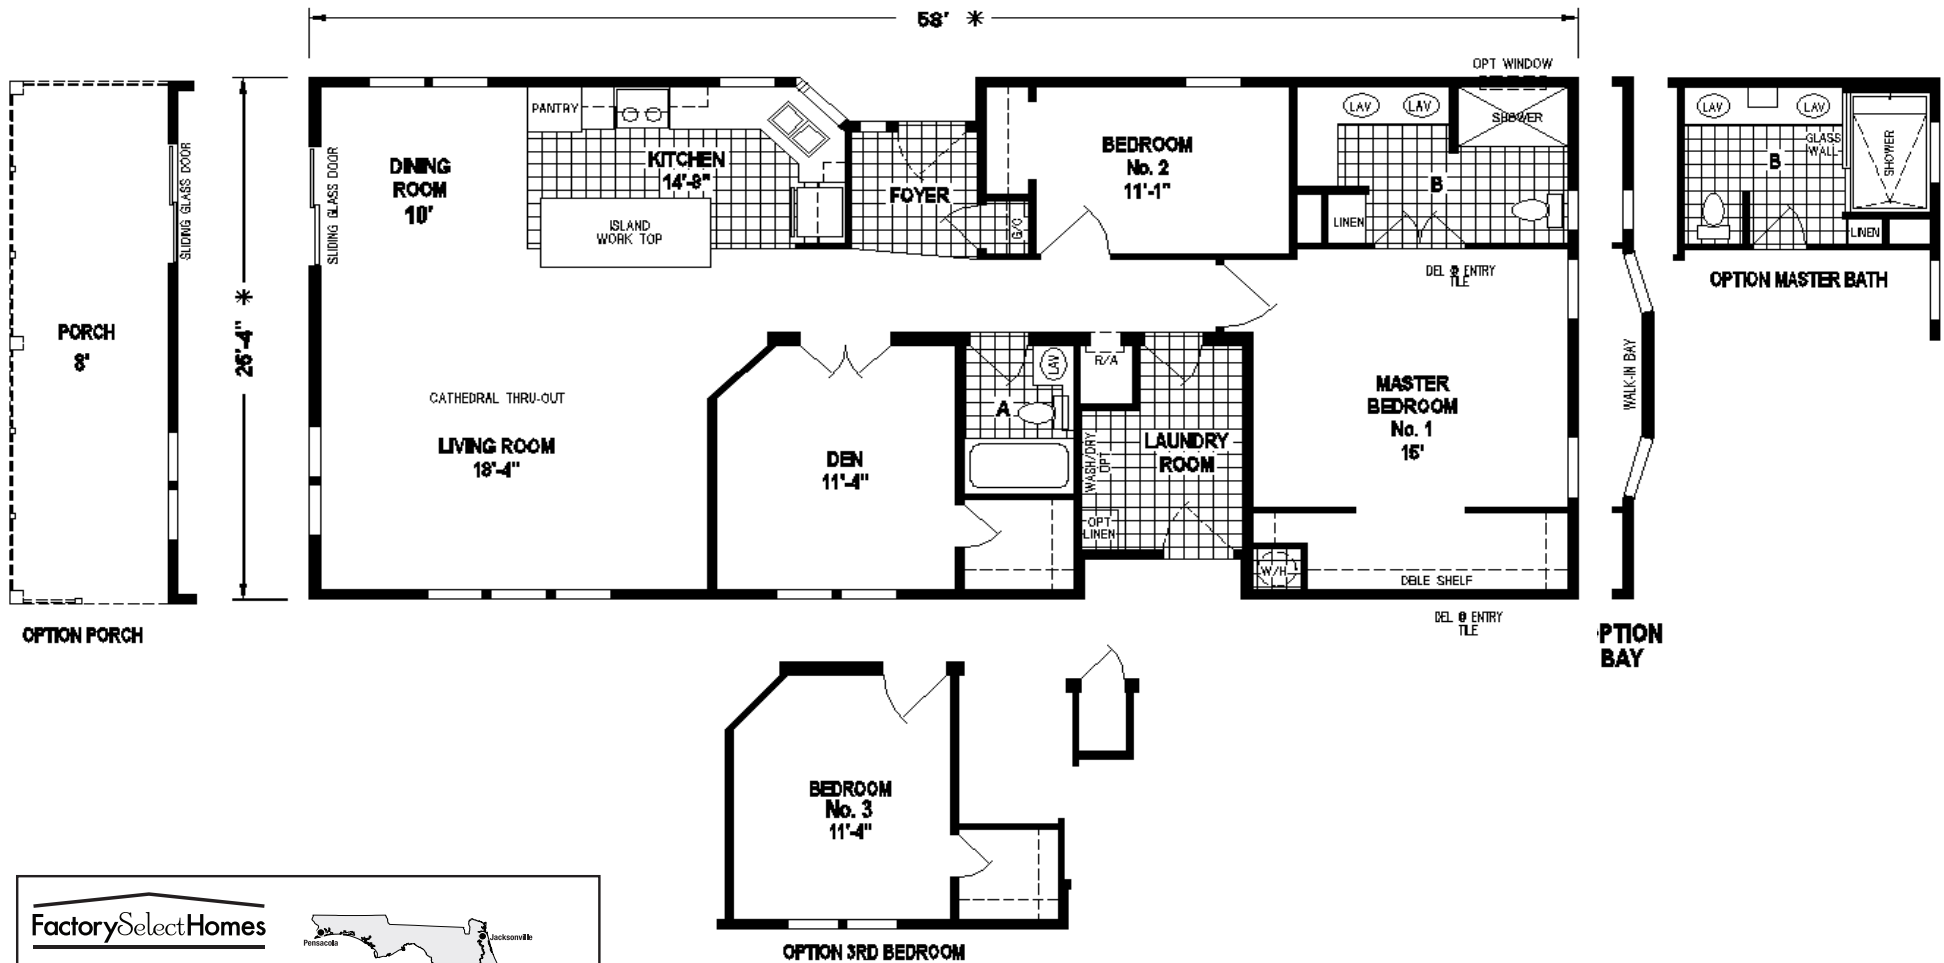

Pittman

Silver Springs Limited Series

SKYLINE

FactorySelectHomes

2 Bedrooms, 2 Baths
Approx. 1,527 Sq. Ft.

Last Updated: 5-24-19

FactorySelectHomes

19280 Cortez Blvd.
Brooksville, FL 34601
1-800-716-6337
www.FactorySelectHomes.com