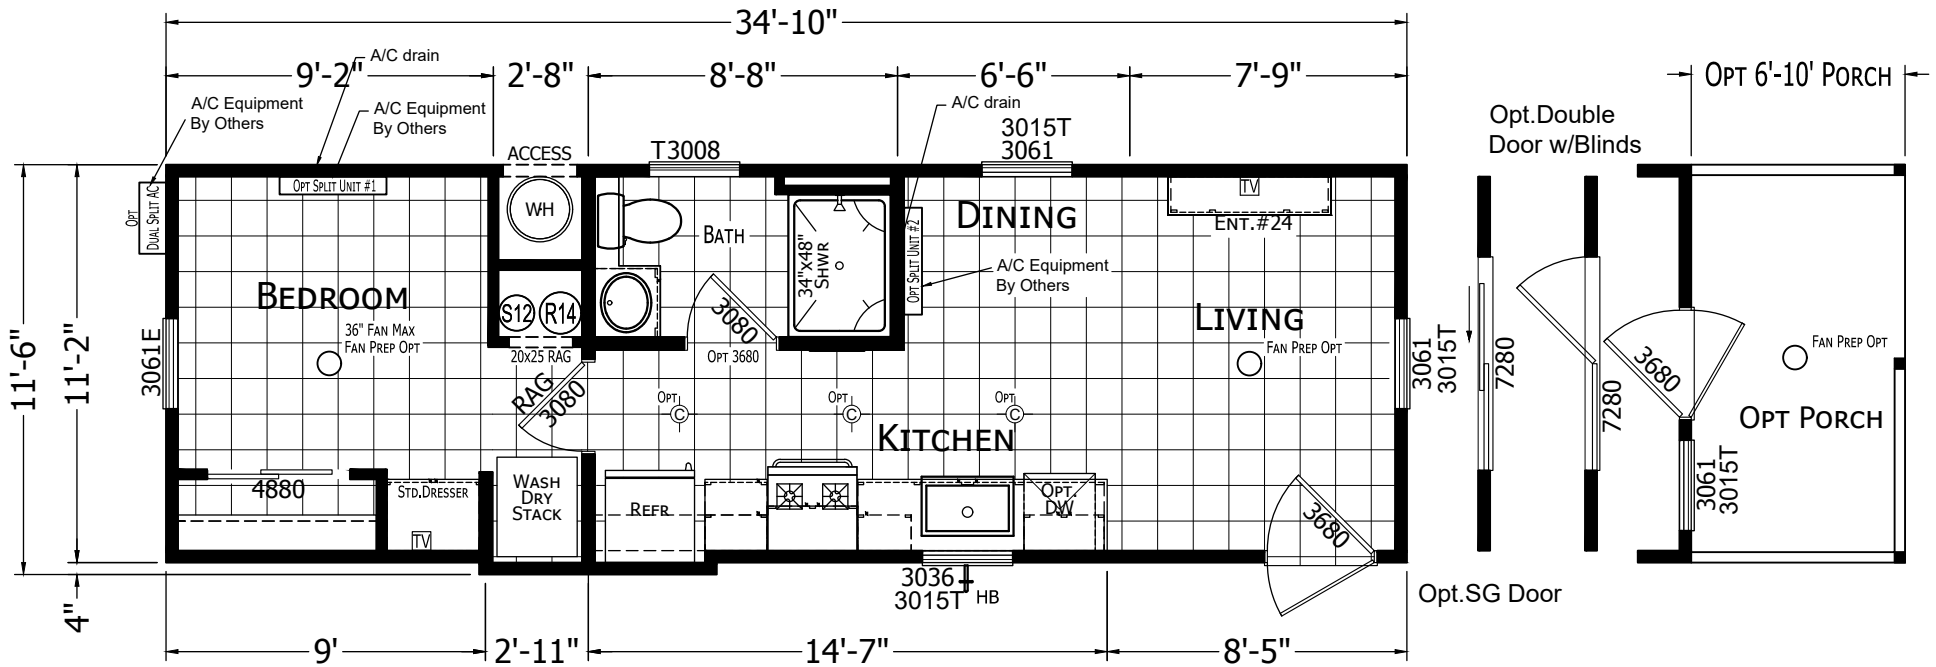

Penfield

Athens Park Homes Series

CHAMPION

MANUFACTURED BEAUTIFULLY™

1 Bedroom, 1 Bath
Approx. 390 Sq. Ft.

Last Updated: 7-27-20

FACTORY Select HOMES

19280 Cortez Blvd.
Brooksville, FL 34601
1-800-716-6337
www.FactorySelectHomes.com