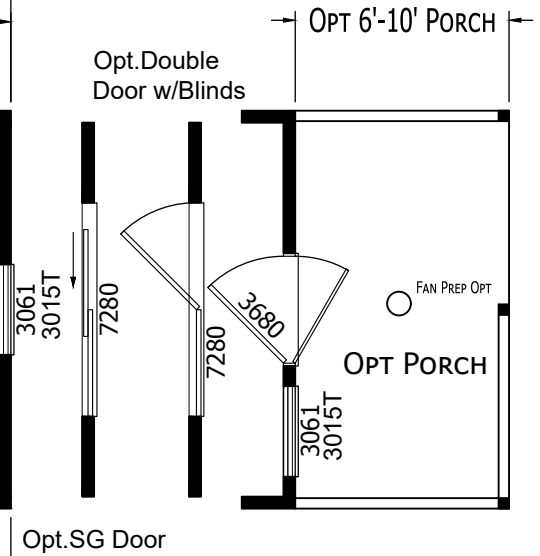

Penfield

Athens Park Homes Series

CHAMPION

MANUFACTURED BEAUTIFULLY™

1 Bedroom, 1 Bath
Approx. 390 Sq. Ft.

Last Updated: 7-27-20

FACTORY Select HOMES

19280 Cortez Blvd.
Brooksville, FL 34601
1-800-716-6337
www.FactorySelectHomes.com