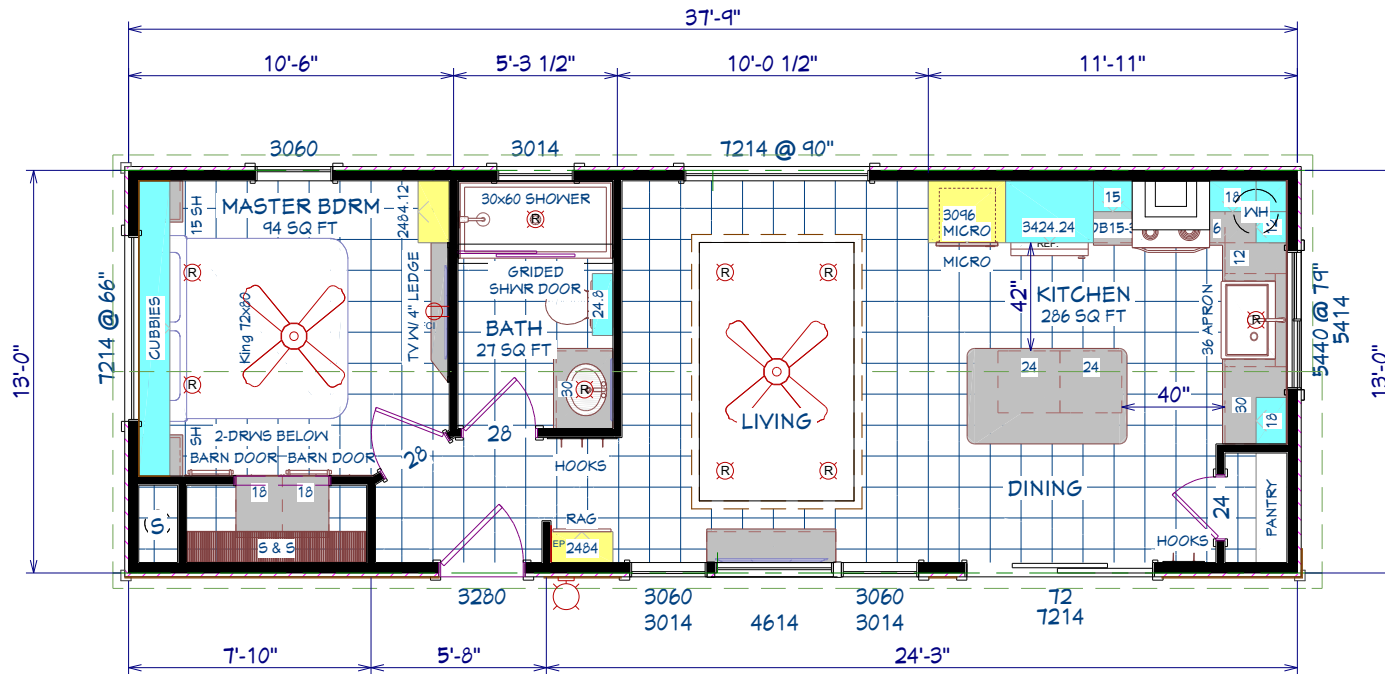

Palermo

Lake Charles Series

FactorySelectHomes

1 Bedroom, 1 Bath
Approx. 491 Sq. Ft.

Last Updated: 1-31-20

FactorySelectHomes

19280 Cortez Blvd.
Brooksville, FL 34601
1-800-716-6337

www.FactorySelectHomes.com

For Detailed Directions See Map On Our Website

I authorize Factory Expo Home Centers to build my house, per this plan.

X _____

Customer Signature/Date

Important: Due to our policy of constant improvement, all information in our brochures may vary from actual home. The right is reserved to make changes at any time, without notice or obligation, in colors, materials, specifications, processes, and models. All dimensions and square footage calculations are nominal and approximate figures. Please check with your sales person for specific and current information.