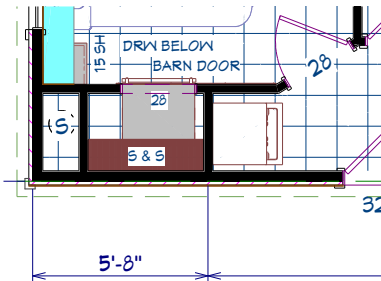

Palermo

Lake Charles Series

FactorySelectHomes

1 Bedroom, 1 Bath
Approx. 491 Sq. Ft.

Last Updated: 1-31-20

FactorySelectHomes

19280 Cortez Blvd.
Brooksville, FL 34601
1-800-716-6337

www.FactorySelectHomes.com