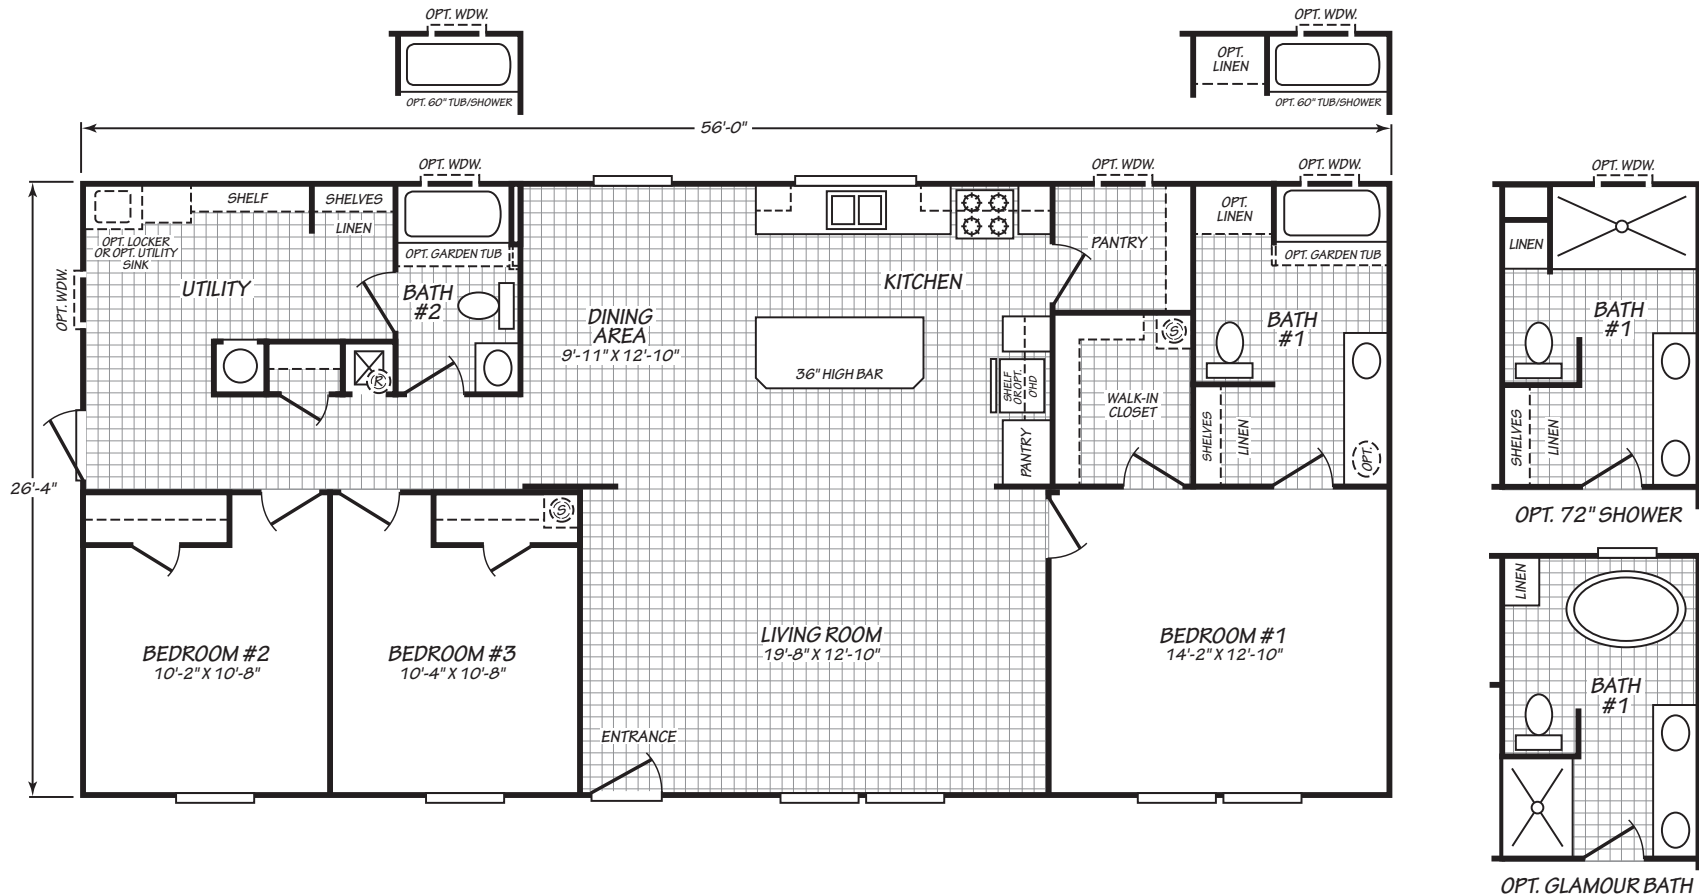

Ozora

Summit Series

1,474 SQ. FT. (Approximate) 3 Bedrooms, 2 Baths

Last Updated: 9-12-22

FACTORY SELECT HOMES
 19280 Cortez Blvd.
 Brooksville, FL 34601

FactorySelectHomes.com | 1-800-716-6337

IMPORTANT: Alta Cima Corp reserves the right to modify, cancel or substitute products or features of this event at any time without prior notice or obligation. Pictures and other promotional materials are representative and may depict or contain floor plans, square footages, elevations, options, upgrades, extra design features, decorations, floor coverings, specialty light fixtures, custom paint and wall coverings, window treatments, landscaping, sound and alarm systems, furnishings, appliances, and other designer/decorator features and amenities that are not included as part of the home and/or may not be available at all locations. Home, pricing and community information is subject to change, and homes to prior sale, at any time without notice or obligation. ©2020 Alta Cima Corp. All rights reserved.