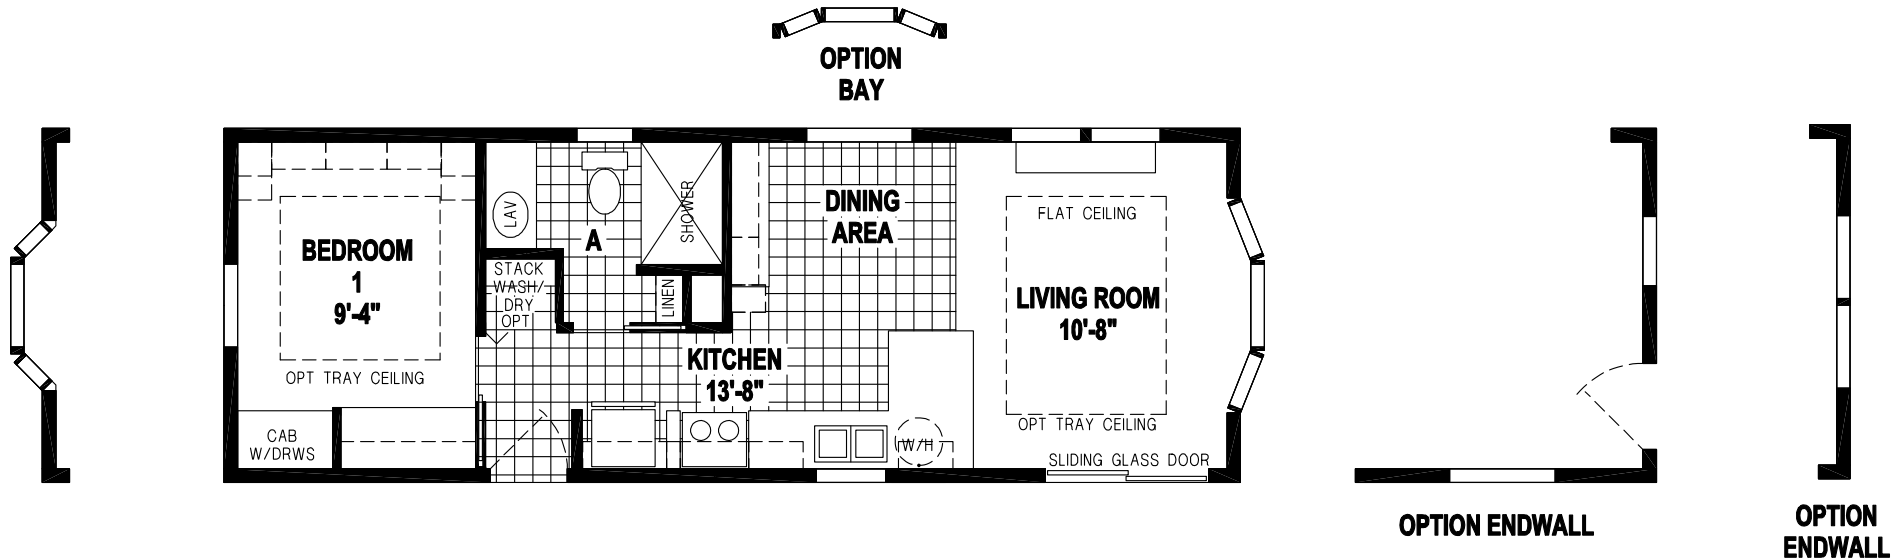

Nina

Palm Bay Series

486 SQ. FT. (Approximate) 1 Bedroom, 1 Bath

Last Updated: 1-19-22

FACTORY SELECT HOMES
19280 Cortez Blvd.
Brooksville, FL 34601

FactorySelectHomes.com | 1-800-716-6337

IMPORTANT: Alta Cima Corp reserves the right to modify, cancel or substitute products or features of this event at any time without prior notice or obligation. Pictures and other promotional materials are representative and may depict or contain floor plans, square footages, elevations, options, upgrades, extra design features, decorations, floor coverings, specialty light fixtures, custom paint and wall coverings, window treatments, landscaping, sound and alarm systems, furnishings, appliances, and other designer/decorator features and amenities that are not included as part of the home and/or may not be available at all locations. Home, pricing and community information is subject to change, and homes to prior sale, at any time without notice or obligation. ©2020 Alta Cima Corp. All rights reserved.