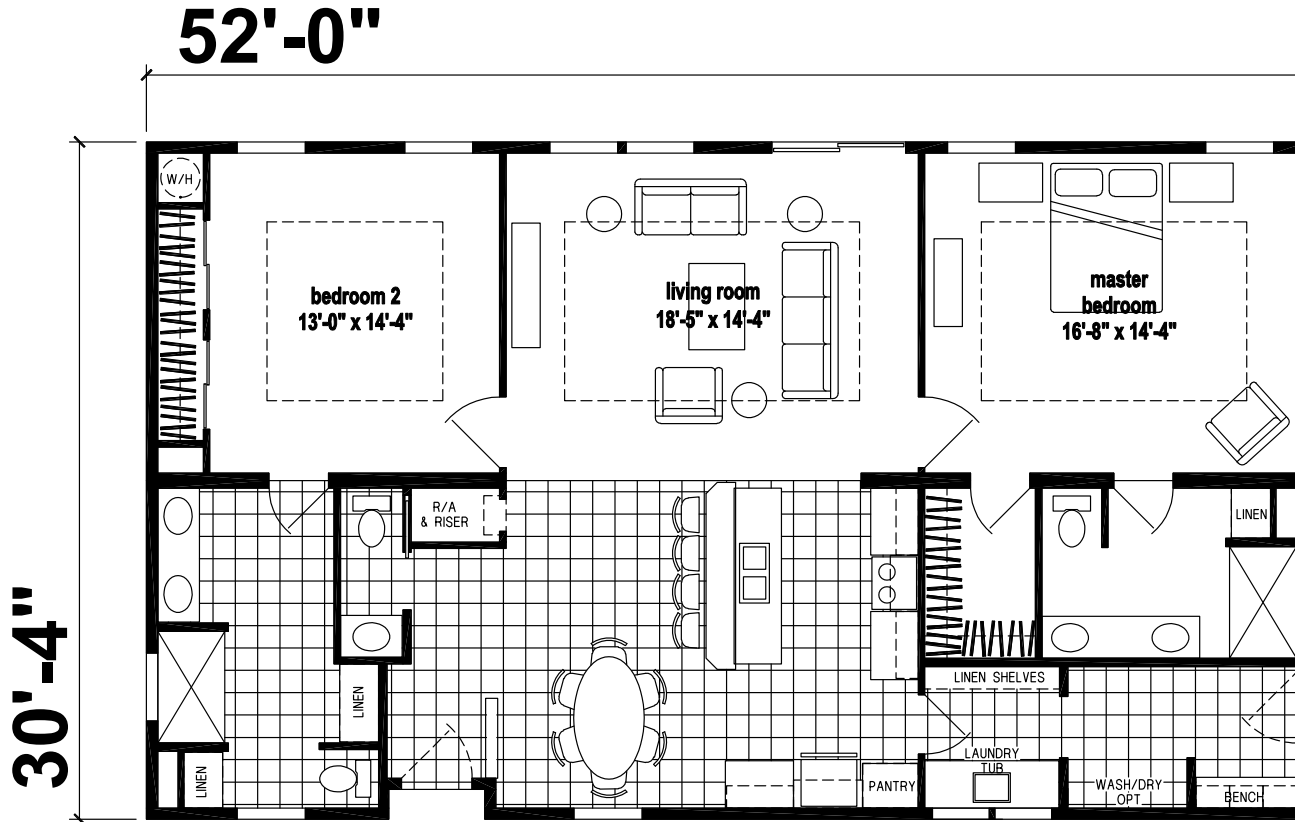

Morriston

Silver Springs Limited Series

1,577 SQ. FT. (Approximate) 2 Bedrooms, 2.5 Baths

Last Updated: 7-5-22

FACTORY SELECT HOMES
19280 Cortez Blvd.
Brooksville, FL 34601

FactorySelectHomes.com | 1-800-716-6337