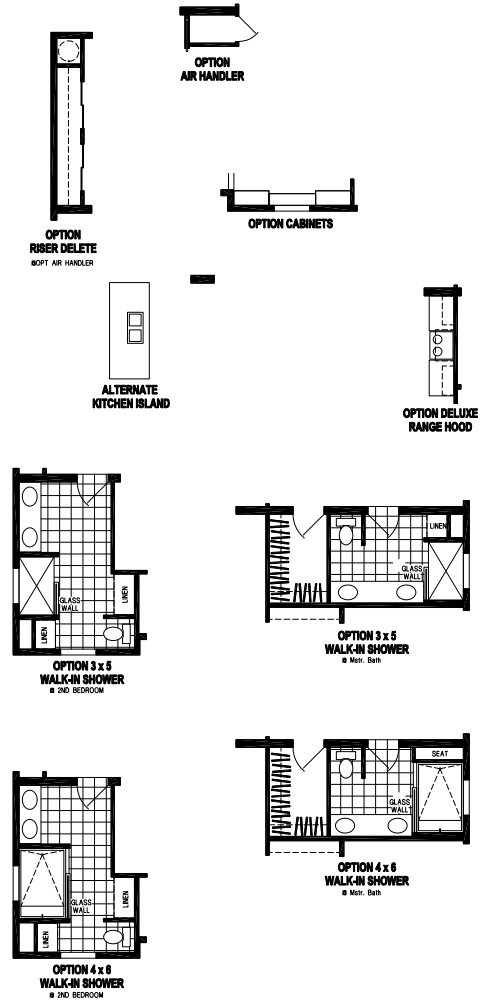

Morriston

Silver Springs Limited Series

1,577 SQ. FT. (Approximate) 2 Bedrooms, 2.5 Baths

Last Updated: 7-5-22

FACTORY SELECT HOMES
19280 Cortez Blvd.
Brooksville, FL 34601

FactorySelectHomes.com | 1-800-716-6337