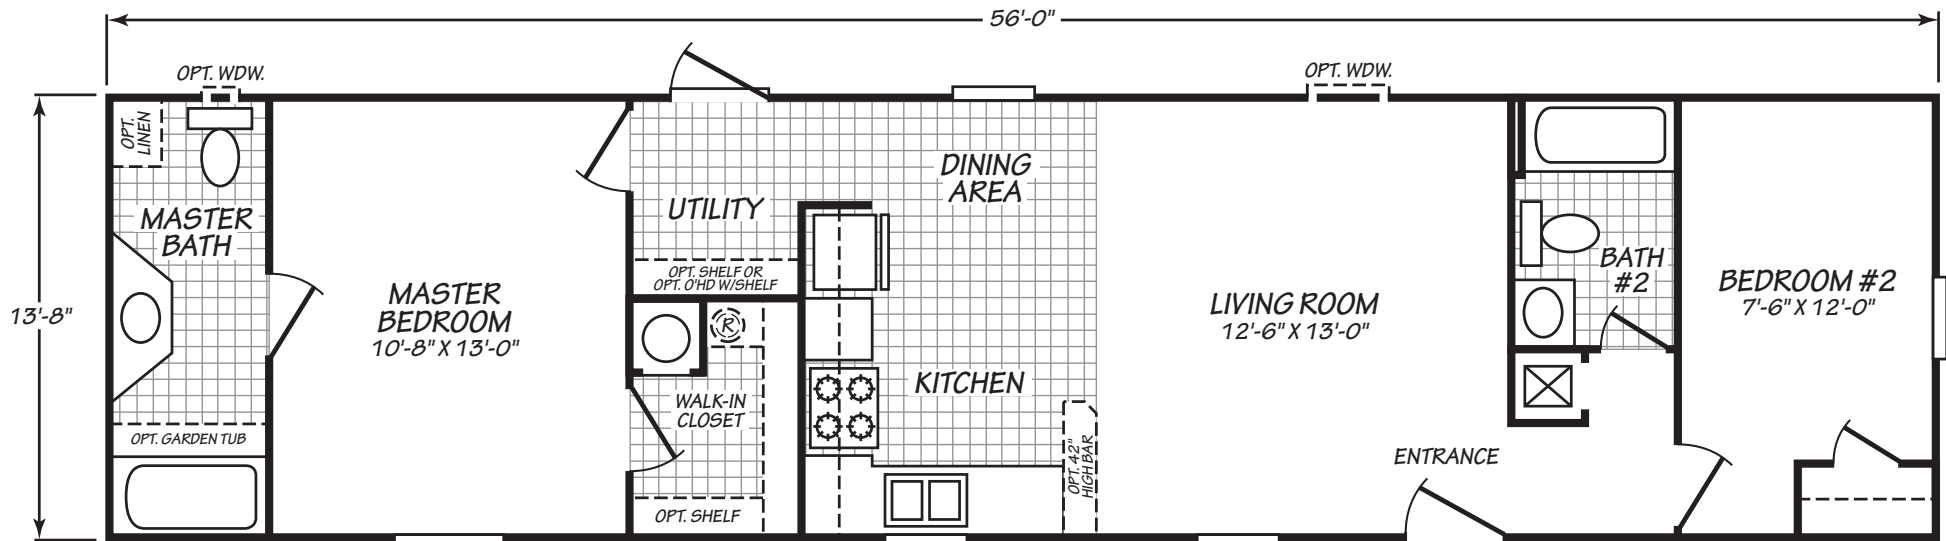

Minneola

Westfield Classic Series

FactorySelectHomes

2 Bedrooms, 2 Baths
Approx. 764 Sq. Ft.

Last Updated: 10-11-19

Please Note: Standard Front Door is Blank, Outswing, No Storm Door

FactorySelectHomes

19280 Cortez Blvd.
Brooksville, FL 34601
1-800-716-6337