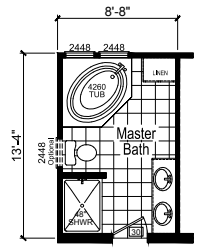

McMullen

Crossings Limited Series

CHAMPION

MANUFACTURED BEAUTIFULLY™

FactorySelectHomes

4 Bedrooms, 2 Baths
Approx. 1,814 Sq. Ft.

Last Updated: 5-20-19

FactorySelectHomes