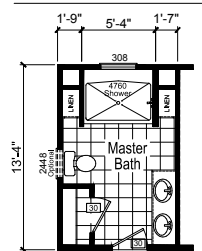

McMullen

Crossings Limited Series

CHAMPION

MANUFACTURED BEAUTIFULLY™

FactorySelectHomes

4 Bedrooms, 2 Baths
Approx. 1,814 Sq. Ft.

Last Updated: 5-20-19

FactorySelectHomes