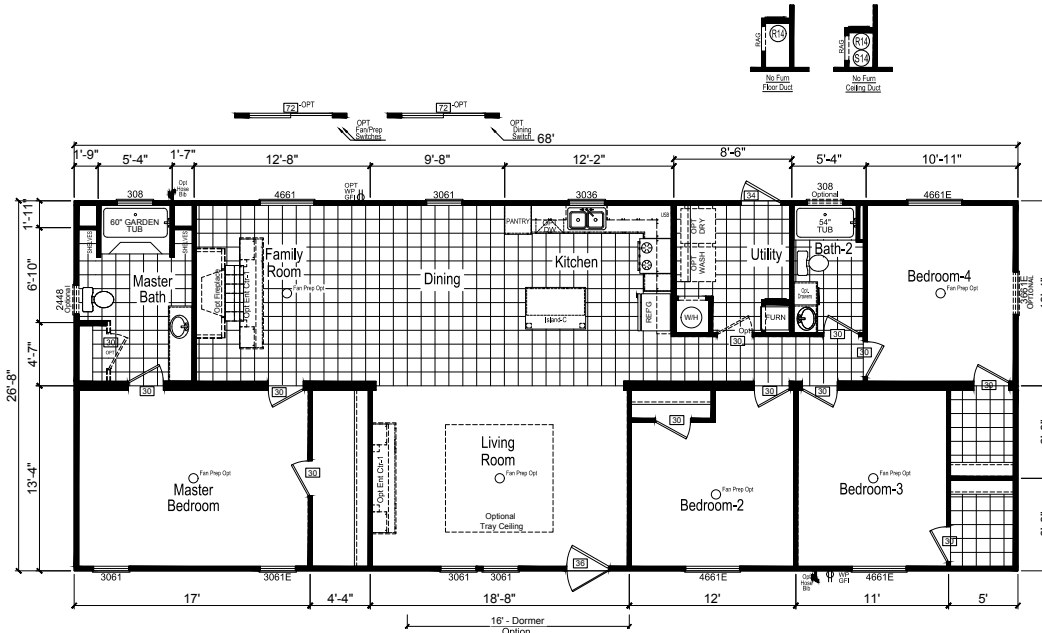

McMullen

Crossings Limited Series

CHAMPION

MANUFACTURED BEAUTIFULLY™

FactorySelectHomes

4 Bedrooms, 2 Baths
Approx. 1,814 Sq. Ft.

Last Updated: 5-20-19

FactorySelectHomes