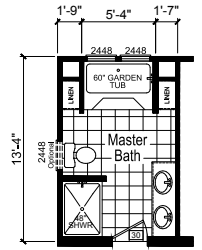

McMullen

Crossings Limited Series

CHAMPION

MANUFACTURED BEAUTIFULLY™

FactorySelectHomes

4 Bedrooms, 2 Baths
Approx. 1,814 Sq. Ft.

Last Updated: 5-20-19

FactorySelectHomes