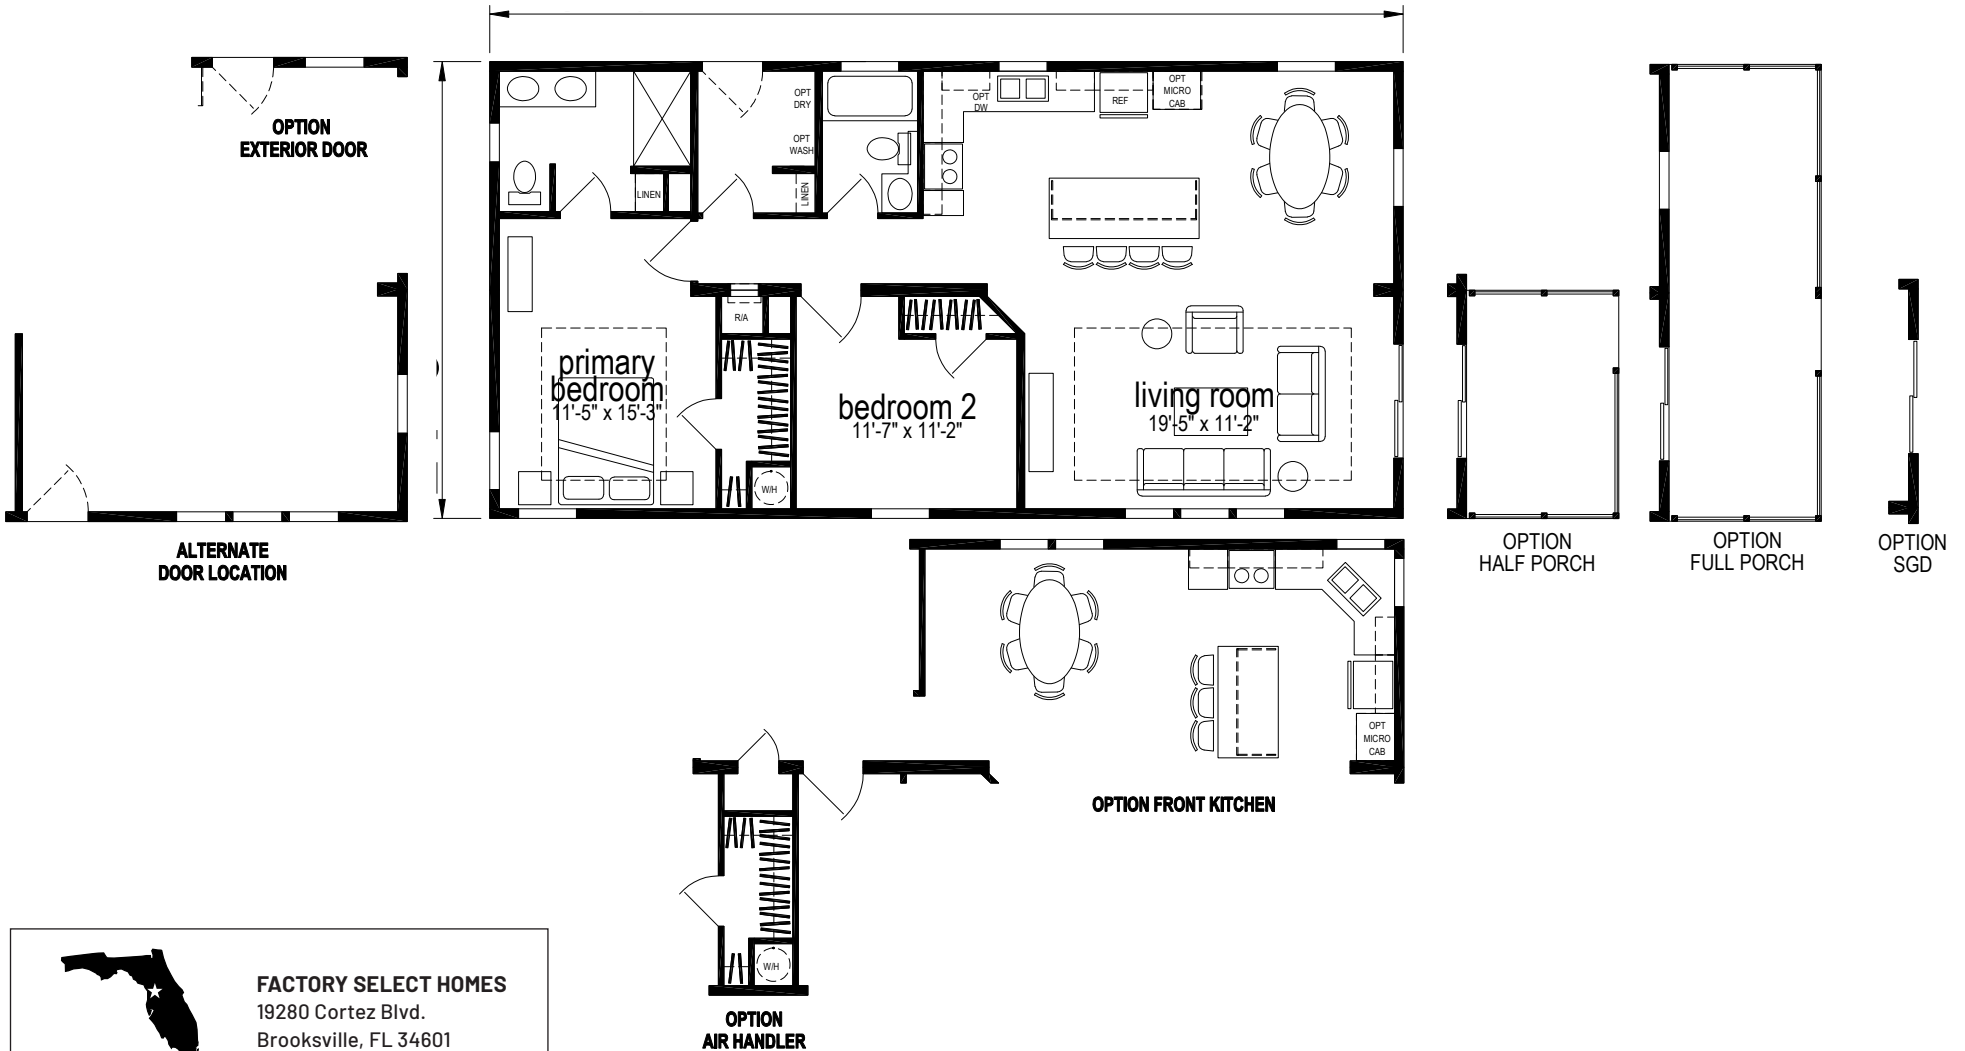

Martelli

Silver Springs Limited Series

1,152 SQ. FT. (Approximate) 2 Bedrooms, 2 Baths

Last Updated: 11-4-24

FACTORY SELECT HOMES
19280 Cortez Blvd.
Brooksville, FL 34601

FactorySelectHomes.com | 1-800-716-6337