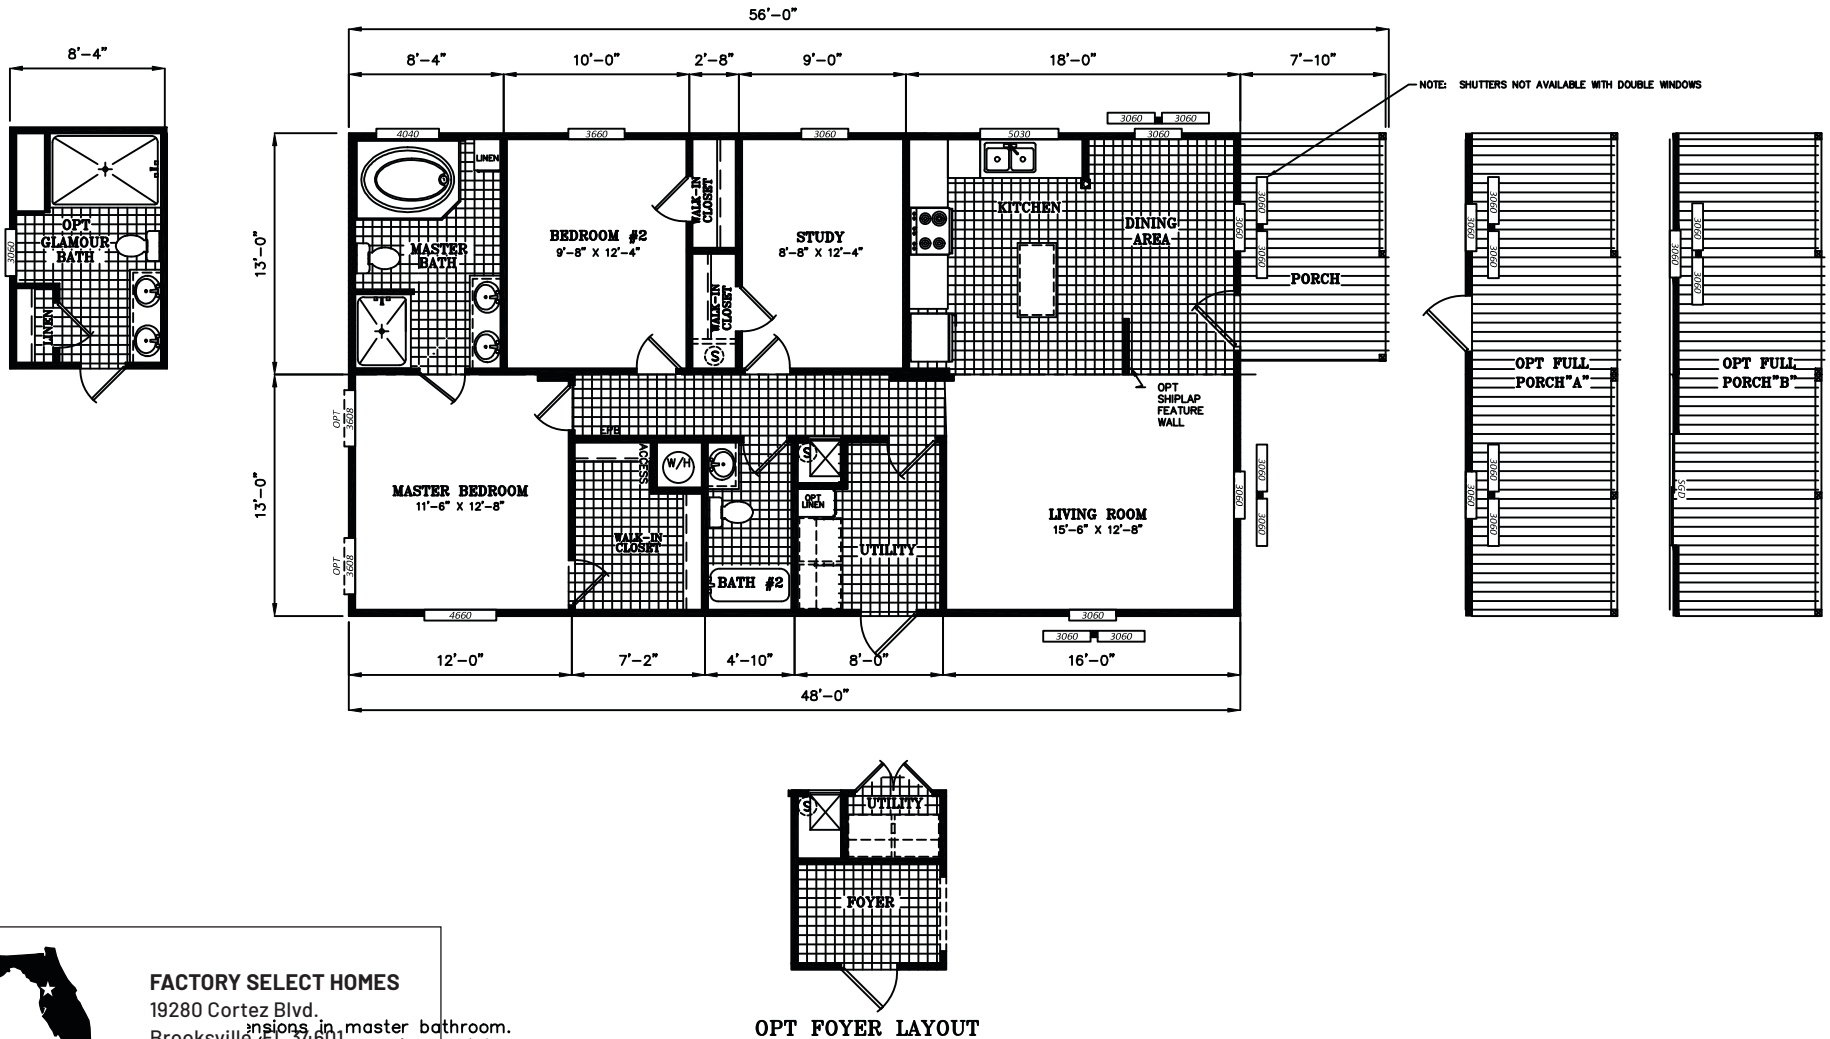

Lunsford

Freedom Series

1,344 SQ. FT. (Approximate) 2 Bedrooms, 2 Baths

Last Updated: 12-12-22

FACTORY SELECT HOMES

19280 Cortez Blvd.
Brooksville, FL 34601

OPT FOYER LAYOUT

FactorySelectHomes.com | 1-800-716-6337