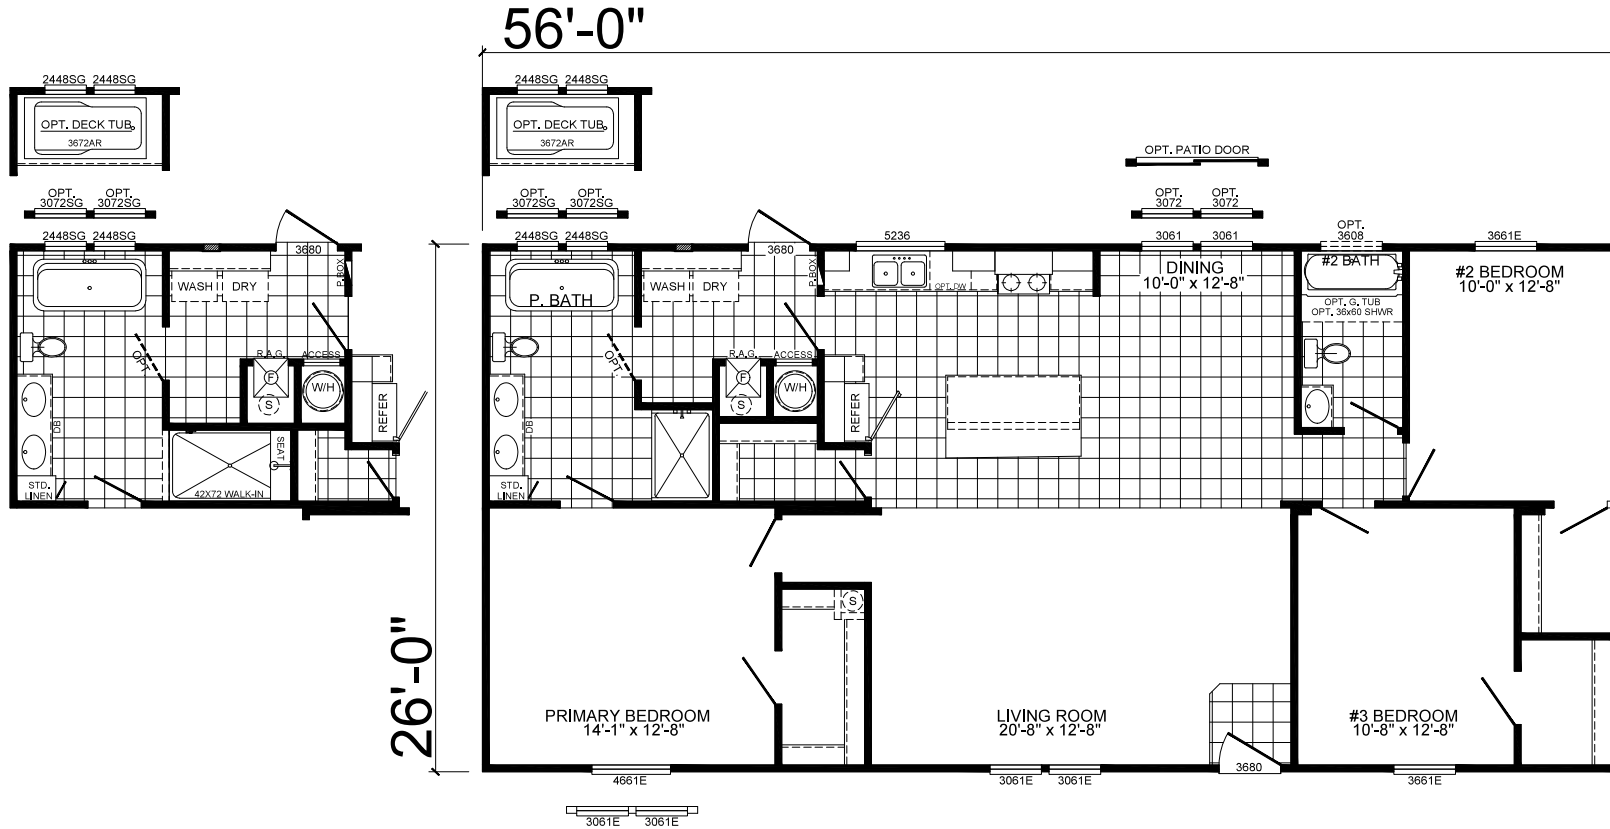

Linney

Freedom Series

1,456 SQ. FT. (Approximate) 3 Bedrooms, 2 Baths

Last Updated: 9-14-23

FACTORY SELECT HOMES
19280 Cortez Blvd.
Brooksville, FL 34601

FactorySelectHomes.com | 1-800-716-6337

IMPORTANT: Alta Cima Corp reserves the right to modify, cancel or substitute products or features of this event at any time without prior notice or obligation. Pictures and other promotional materials are representative and may depict or contain floor plans, square footages, elevations, options, upgrades, extra design features, decorations, floor coverings, specialty light fixtures, custom paint and wall coverings, window treatments, landscaping, sound and alarm systems, furnishings, appliances, and other designer/decorator features and amenities that are not included as part of the home and/or may not be available at all locations. Home, pricing and community information is subject to change, and homes to prior sale, at any time without notice or obligation. ©2020 Alta Cima Corp. All rights reserved.