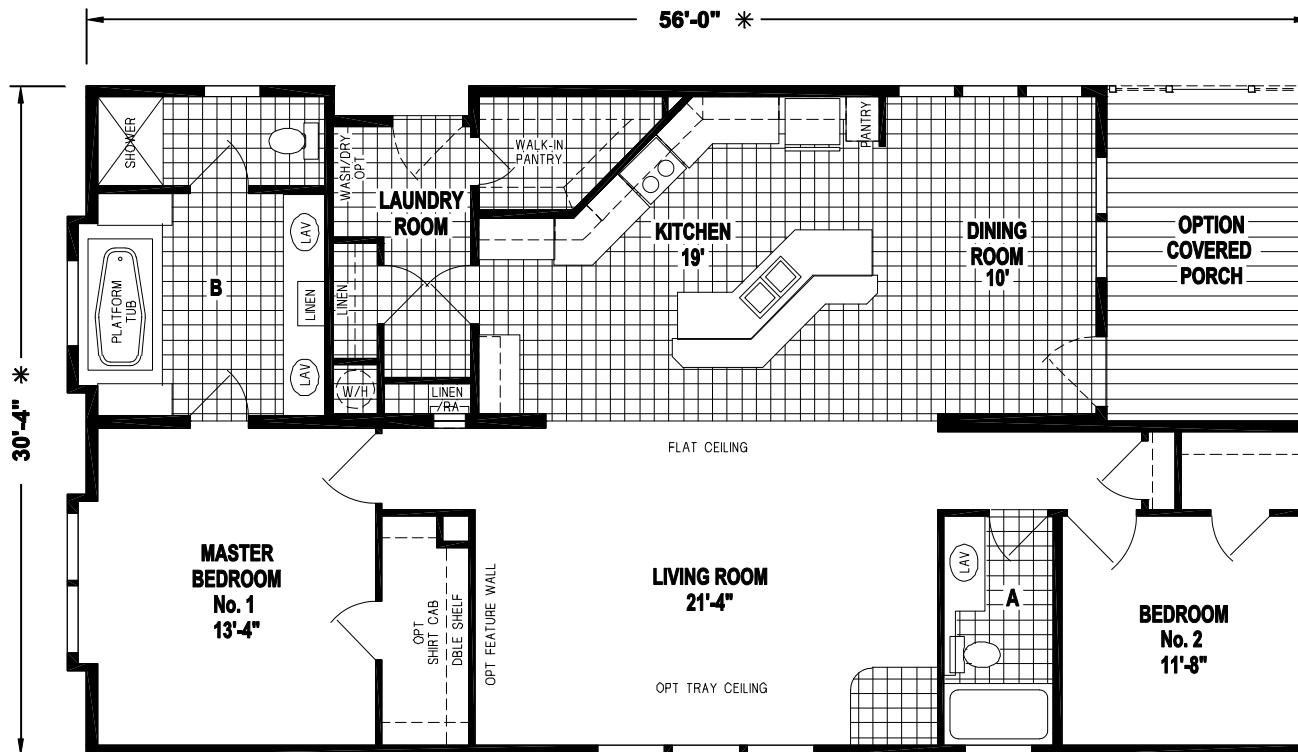

Larkin

Silver Springs Limited Series

SKYLINE

2 Bedrooms, 2 Baths
Approx. 1,568 Sq. Ft.

Last Updated: 8-17-20

ALTERNATE LAUNDRY ROOM
REQUIRES ALT. ENTRY

19280 Cortez Blvd.
Brooksville, FL 34601
1-800-716-6337