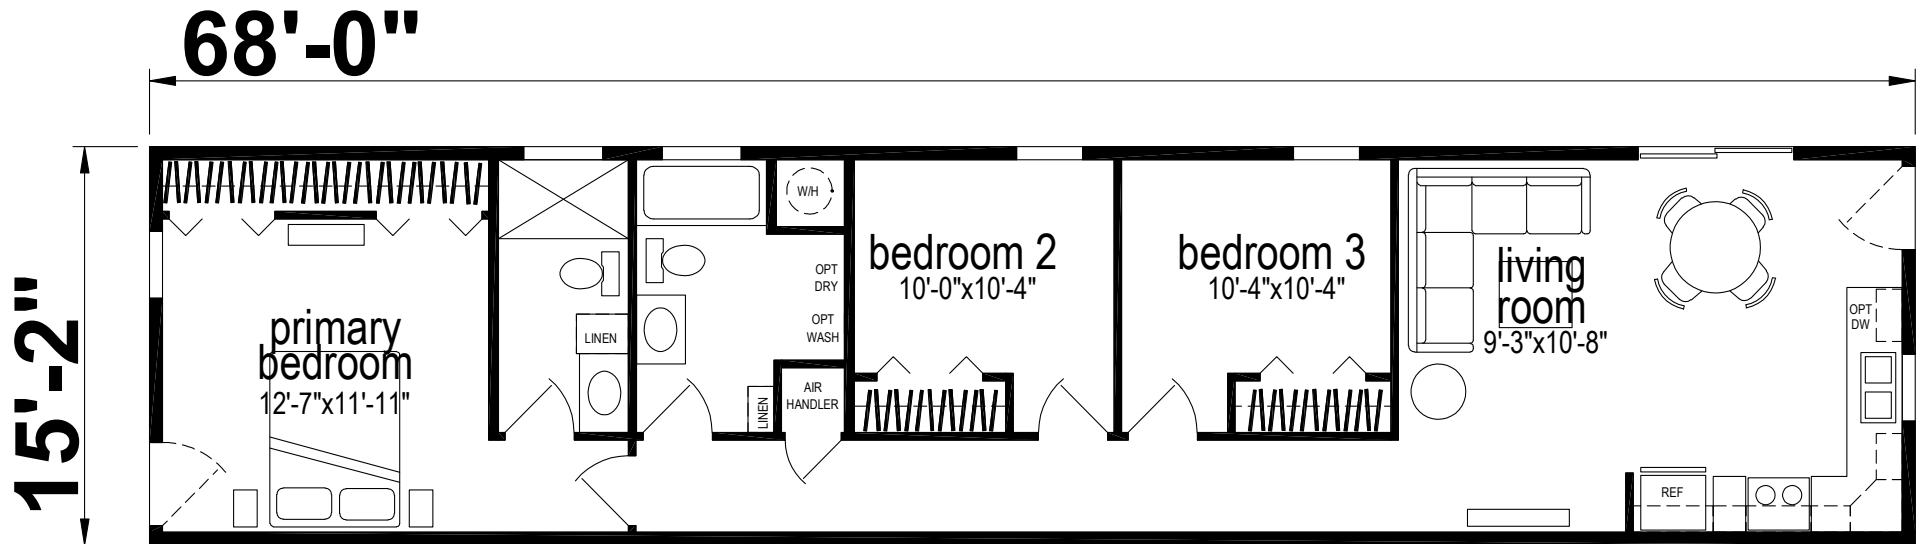

Hubbard

Palm Bay Series

1,031 SQ. FT. (Approximate) 3 Bedroom, 2 Bath

Last Updated: 9-18-24

FACTORY SELECT HOMES
19280 Cortez Blvd.
Brooksville, FL 34601

FactorySelectHomes.com | 1-800-716-6337

IMPORTANT: Alta Cima Corp reserves the right to modify, cancel or substitute products or features of this event at any time without prior notice or obligation. Pictures and other promotional materials are representative and may depict or contain floor plans, square footages, elevations, options, upgrades, extra design features, decorations, floor coverings, specialty light fixtures, custom paint and wall coverings, window treatments, landscaping, sound and alarm systems, furnishings, appliances, and other designer/decorator features and amenities that are not included as part of the home and/or may not be available at all locations. Home, pricing and community information is subject to change, and homes to prior sale, at any time without notice or obligation. ©2020 Alta Cima Corp. All rights reserved.