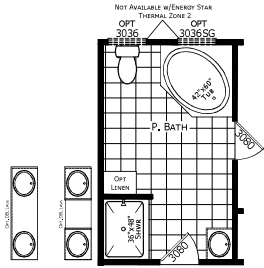

Guthrie

Home Run Series

2,136 SQ. FT. (Approximate) 5 Bedroom, 2 Bath

Last Updated: 9-23-24

FACTORY SELECT HOMES
19280 Cortez Blvd.
Brooksville, FL 34601

FactorySelectHomes.com | 1-800-716-6337

IMPORTANT: Alta Cima Corp reserves the right to modify, cancel or substitute products or features of this event at any time without prior notice or obligation. Pictures and other promotional materials are representative and may depict or contain floor plans, square footages, elevations, options, upgrades, extra design features, decorations, floor coverings, specialty light fixtures, custom paint and wall coverings, window treatments, landscaping, sound and alarm systems, furnishings, appliances, and other designer/decorator features and amenities that are not included as part of the home and/or may not be available at all locations. Home, pricing and community information is subject to change, and homes to prior sale, at any time without notice or obligation. ©2020 Alta Cima Corp. All rights reserved.