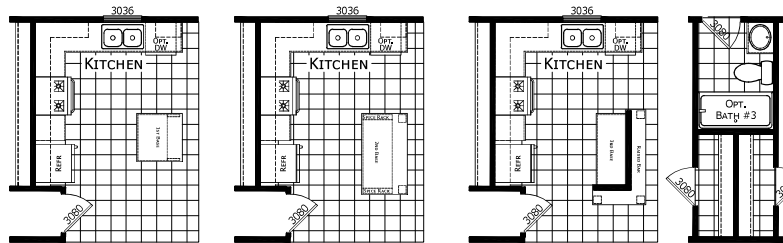

Guthrie

Home Run Series

2,136 SQ. FT. (Approximate) 5 Bedroom, 2 Bath

Last Updated: 9-23-24

FACTORY SELECT HOMES
19280 Cortez Blvd.
Brooksville, FL 34601

FactorySelectHomes.com | 1-800-716-6337

IMPORTANT: Alta Cima Corp reserves the right to modify, cancel or substitute products or features of this event at any time without prior notice or obligation. Pictures and other promotional materials are representative and may depict or contain floor plans, square footages, elevations, options, upgrades, extra design features, decorations, floor coverings, specialty light fixtures, custom paint and wall coverings, window treatments, landscaping, sound and alarm systems, furnishings, appliances, and other designer/decorator features and amenities that are not included as part of the home and/or may not be available at all locations. Home, pricing and community information is subject to change, and homes to prior sale, at any time without notice or obligation. ©2020 Alta Cima Corp. All rights reserved.