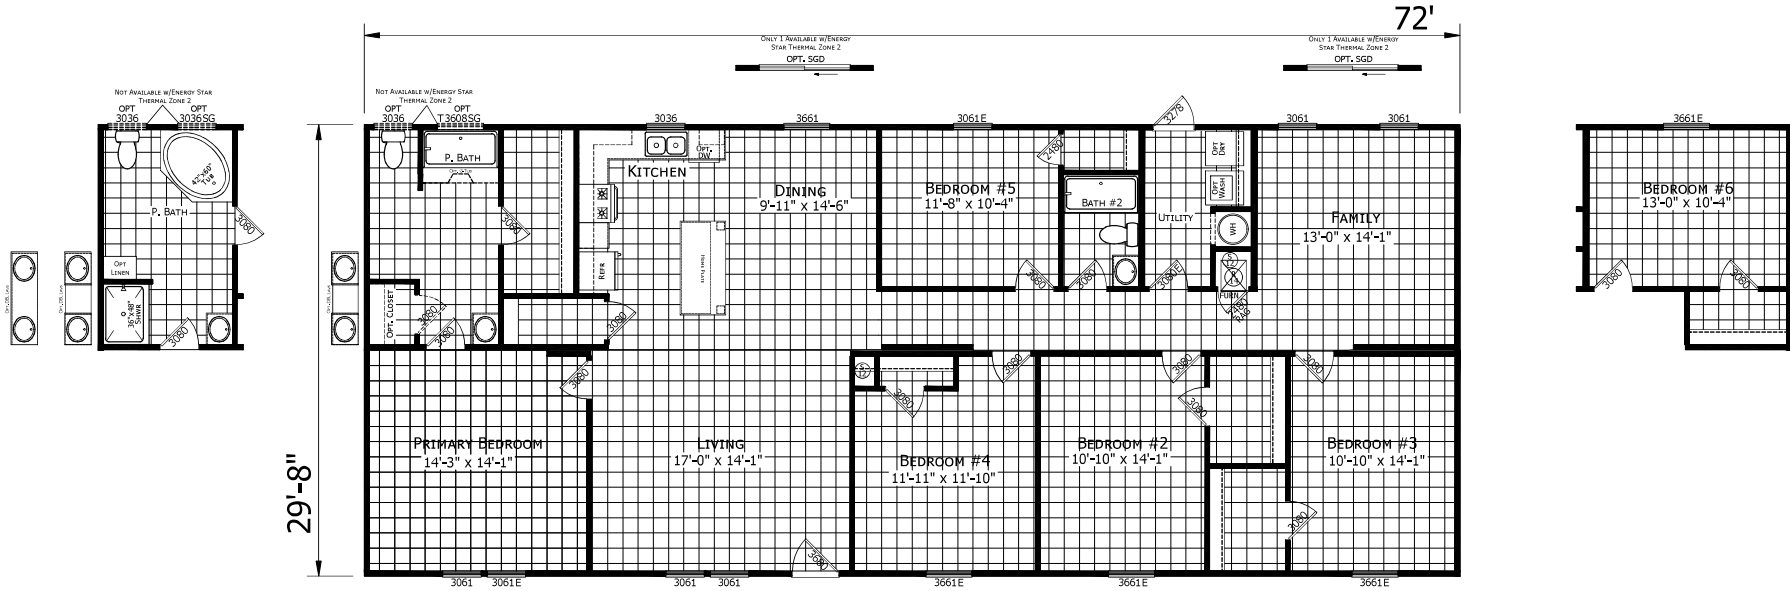

Guthrie

Home Run Series

2,136 SQ. FT. (Approximate) 5 Bedroom, 2 Bath

Last Updated: 9-23-24

FACTORY SELECT HOMES
19280 Cortez Blvd.
Brooksville, FL 34601

FactorySelectHomes.com | 1-800-716-6337

IMPORTANT: Alta Cima Corp reserves the right to modify, cancel or substitute products or features of this event at any time without prior notice or obligation. Pictures and other promotional materials are representative and may depict or contain floor plans, square footages, elevations, options, upgrades, extra design features, decorations, floor coverings, specialty light fixtures, custom paint and wall coverings, window treatments, landscaping, sound and alarm systems, furnishings, appliances, and other designer/decorator features and amenities that are not included as part of the home and/or may not be available at all locations. Home, pricing and community information is subject to change, and homes to prior sale, at any time without notice or obligation. ©2020 Alta Cima Corp. All rights reserved.