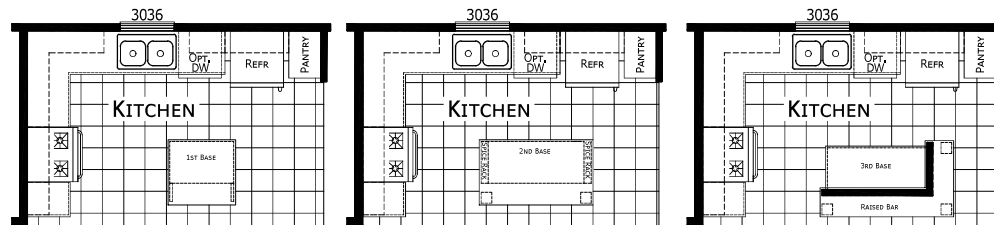

Grayford

Grand Slam Series

1,352 SQ. FT. (Approximate) 3 Bedroom, 2 Bath

Last Updated: 9-23-24

FACTORY SELECT HOMES
19280 Cortez Blvd.
Brooksville, FL 34601

FactorySelectHomes.com | 1-800-716-6337

IMPORTANT: Alta Cima Corp reserves the right to modify, cancel or substitute products or features of this event at any time without prior notice or obligation. Pictures and other promotional materials are representative and may depict or contain floor plans, square footages, elevations, options, upgrades, extra design features, decorations, floor coverings, specialty light fixtures, custom paint and wall coverings, window treatments, landscaping, sound and alarm systems, furnishings, appliances, and other designer/decorator features and amenities that are not included as part of the home and/or may not be available at all locations. Home, pricing and community information is subject to change, and homes to prior sale, at any time without notice or obligation. ©2020 Alta Cima Corp. All rights reserved.