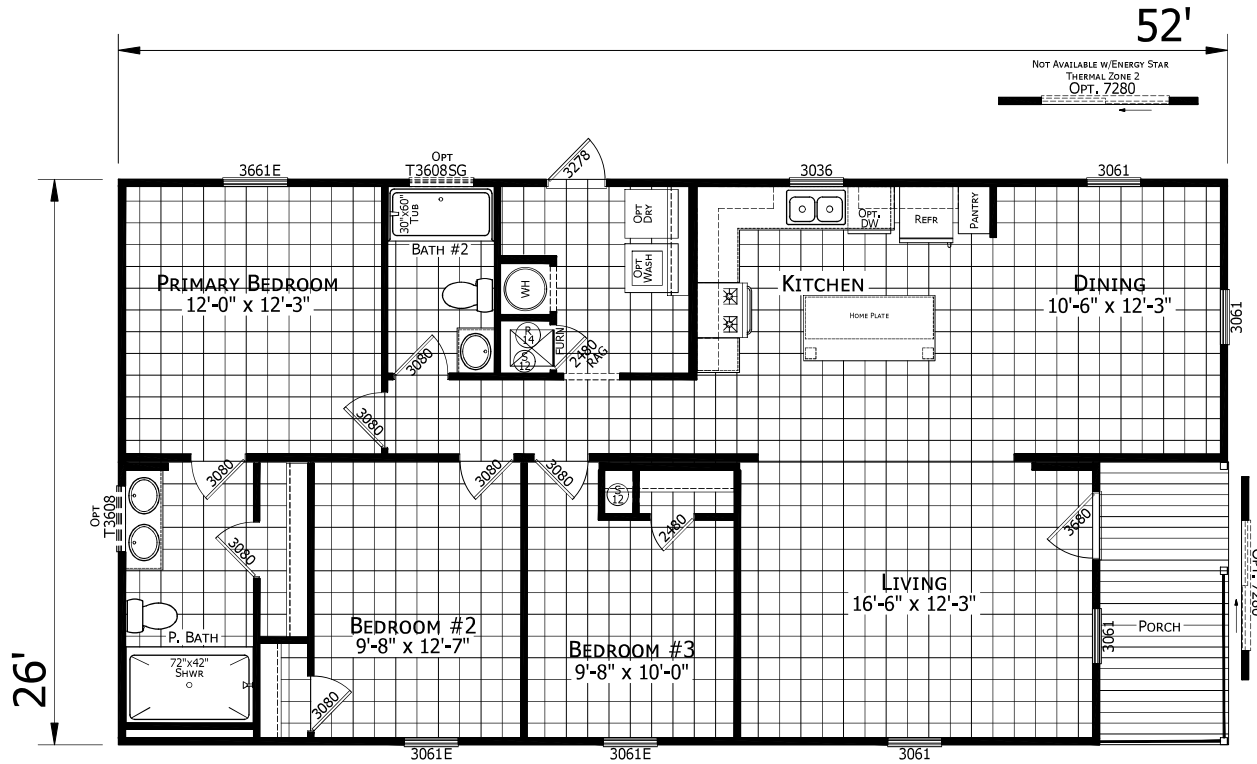

Grayford

Grand Slam Series

1,352 SQ. FT. (Approximate) 3 Bedroom, 2 Bath

Last Updated: 9-23-24

FACTORY SELECT HOMES
19280 Cortez Blvd.
Brooksville, FL 34601

FactorySelectHomes.com | 1-800-716-6337

IMPORTANT: Alta Cima Corp reserves the right to modify, cancel or substitute products or features of this event at any time without prior notice or obligation. Pictures and other promotional materials are representative and may depict or contain floor plans, square footages, elevations, options, upgrades, extra design features, decorations, floor coverings, specialty light fixtures, custom paint and wall coverings, window treatments, landscaping, sound and alarm systems, furnishings, appliances, and other designer/decorator features and amenities that are not included as part of the home and/or may not be available at all locations. Home, pricing and community information is subject to change, and homes to prior sale, at any time without notice or obligation. ©2020 Alta Cima Corp. All rights reserved.