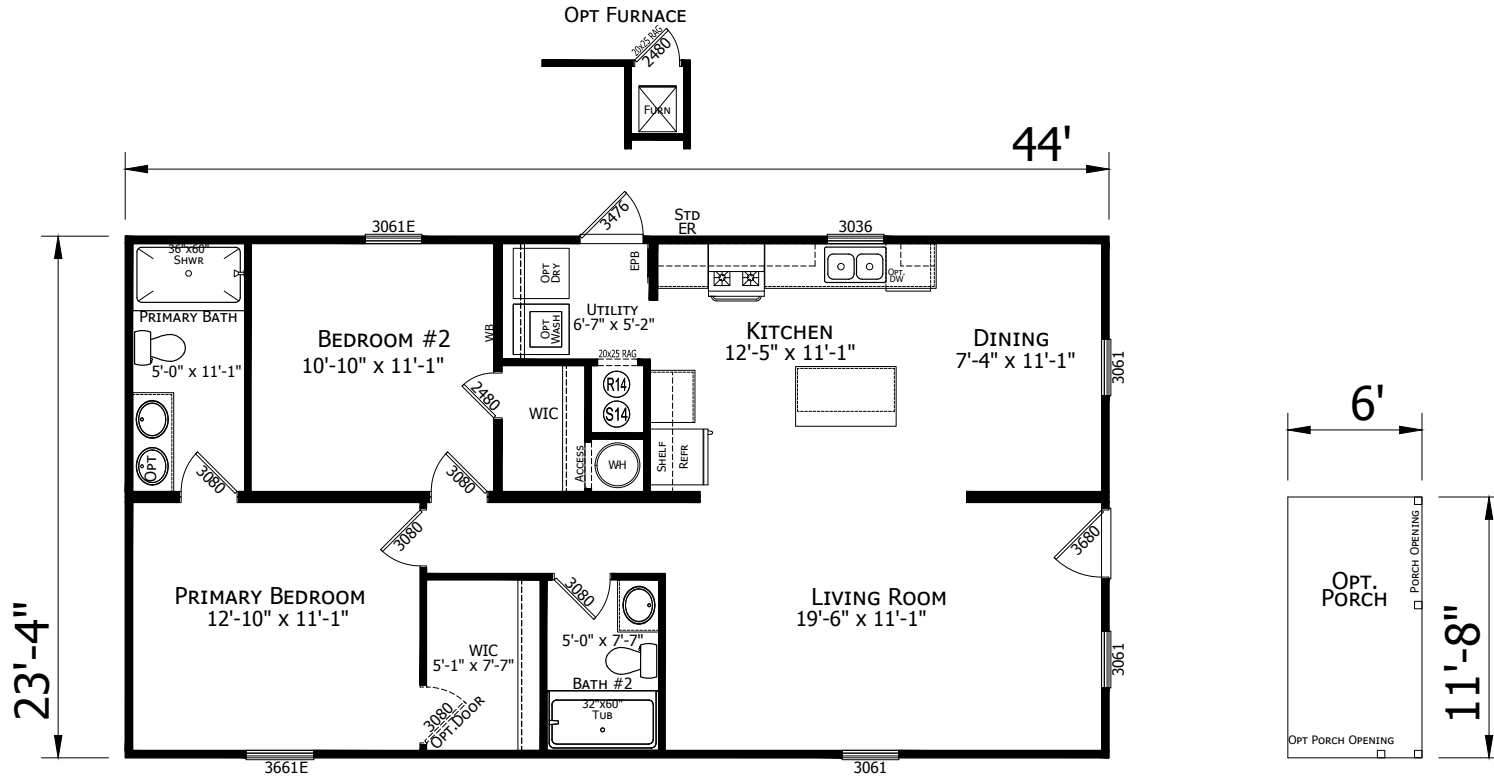

Fieldstone

Lake Manor Series

1,027 SQ. FT. (Approximate) 2 Bedroom, 2 Bath

Last Updated: 1-26-23

FACTORY SELECT HOMES
19280 Cortez Blvd.
Brooksville, FL 34601

FactorySelectHomes.com | 1-800-716-6337

IMPORTANT: Alta Cima Corp reserves the right to modify, cancel or substitute products or features of this event at any time without prior notice or obligation. Pictures and other promotional materials are representative and may depict or contain floor plans, square footages, elevations, options, upgrades, extra design features, decorations, floor coverings, specialty light fixtures, custom paint and wall coverings, window treatments, landscaping, sound and alarm systems, furnishings, appliances, and other designer/decorator features and amenities that are not included as part of the home and/or may not be available at all locations. Home, pricing and community information is subject to change, and homes to prior sale, at any time without notice or obligation. ©2020 Alta Cima Corp. All rights reserved.