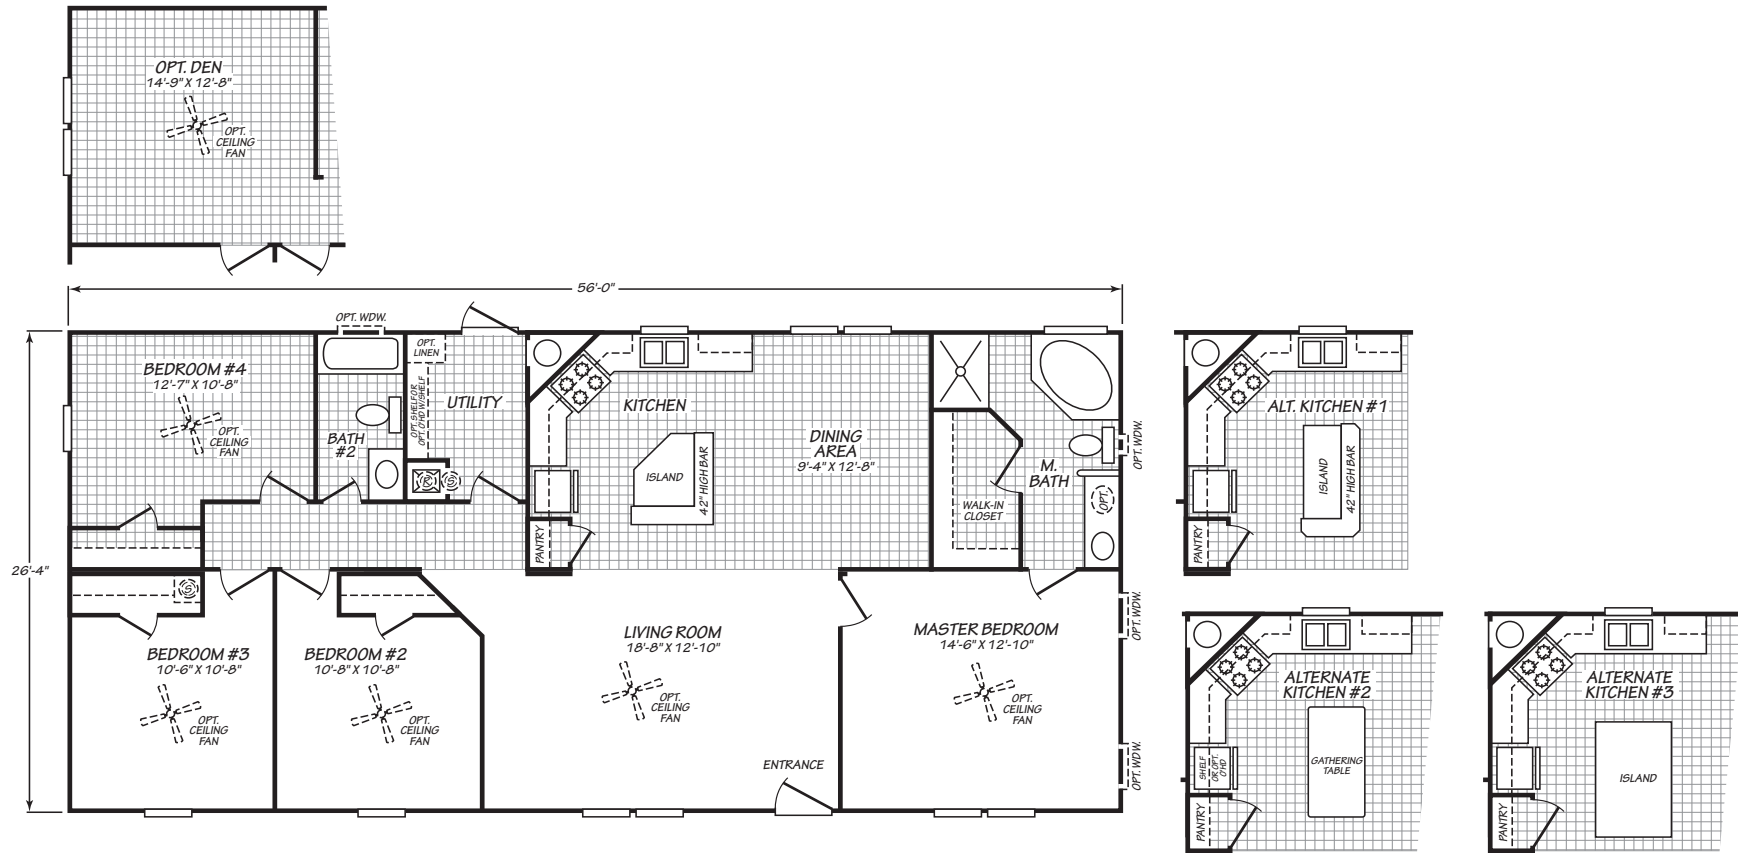

# Elfers

Carriage Manor II Series

# FactorySelectHomes

4 Bedrooms, 2 Baths  
Approx. 1,474 Sq. Ft.

Last Updated: 1-17-19

FactorySelectHomes

19280 Cortez Blvd.  
Brooksville, FL 34601  
1-800-716-6337

www.FactorySelectHomes.com

For Detailed Directions See Map On Our Website