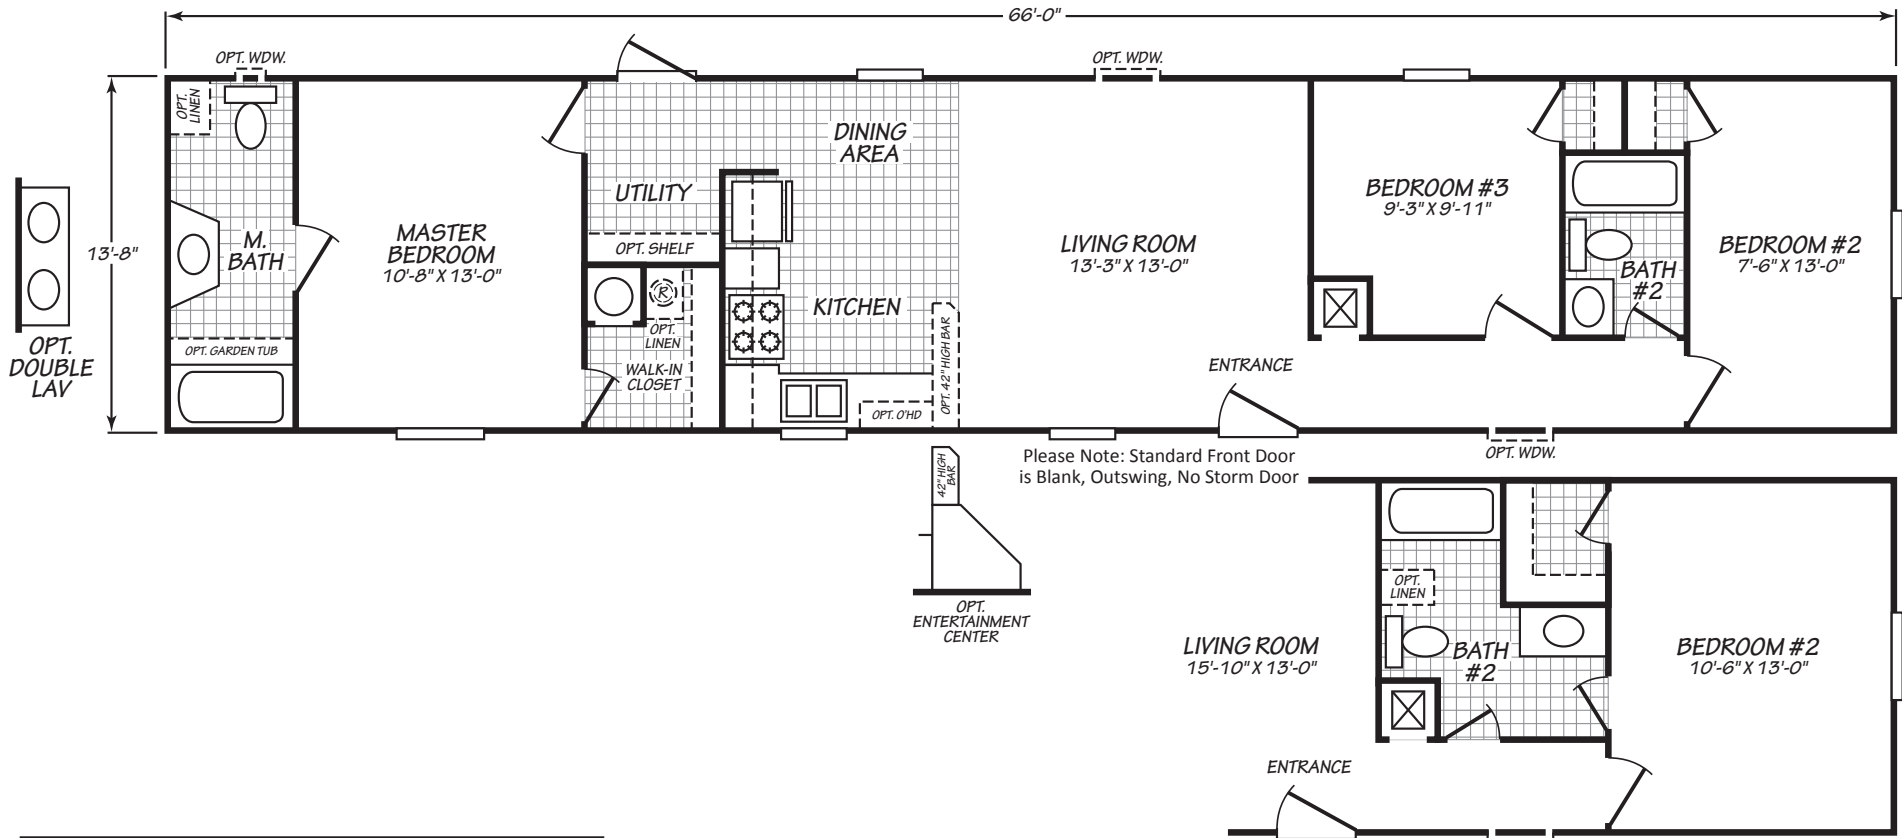

# FactorySelectHomes

3 Bedrooms, 2 Baths  
Approx. 901 Sq. Ft.

Last Updated: 10-11-19

FactorySelectHomes

19280 Cortez Blvd.  
Brooksville, FL 34601  
1-800-716-6337

www.FactorySelectHomes.com

For Detailed Directions See Map On Our Website