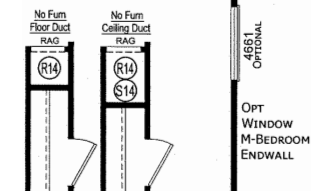

# FactorySelectHomes

3 Bedrooms, 2 Baths  
Approx. 1,280 Sq. Ft.

Last Updated: 11-1-18

OPT. GLAMOUR BATH-1

OPT. GLAMOUR BATH-3

FactorySelectHomes

19280 Cortez Blvd.  
Brooksville, FL 34601  
1-800-716-6337

www.FactorySelectHomes.com