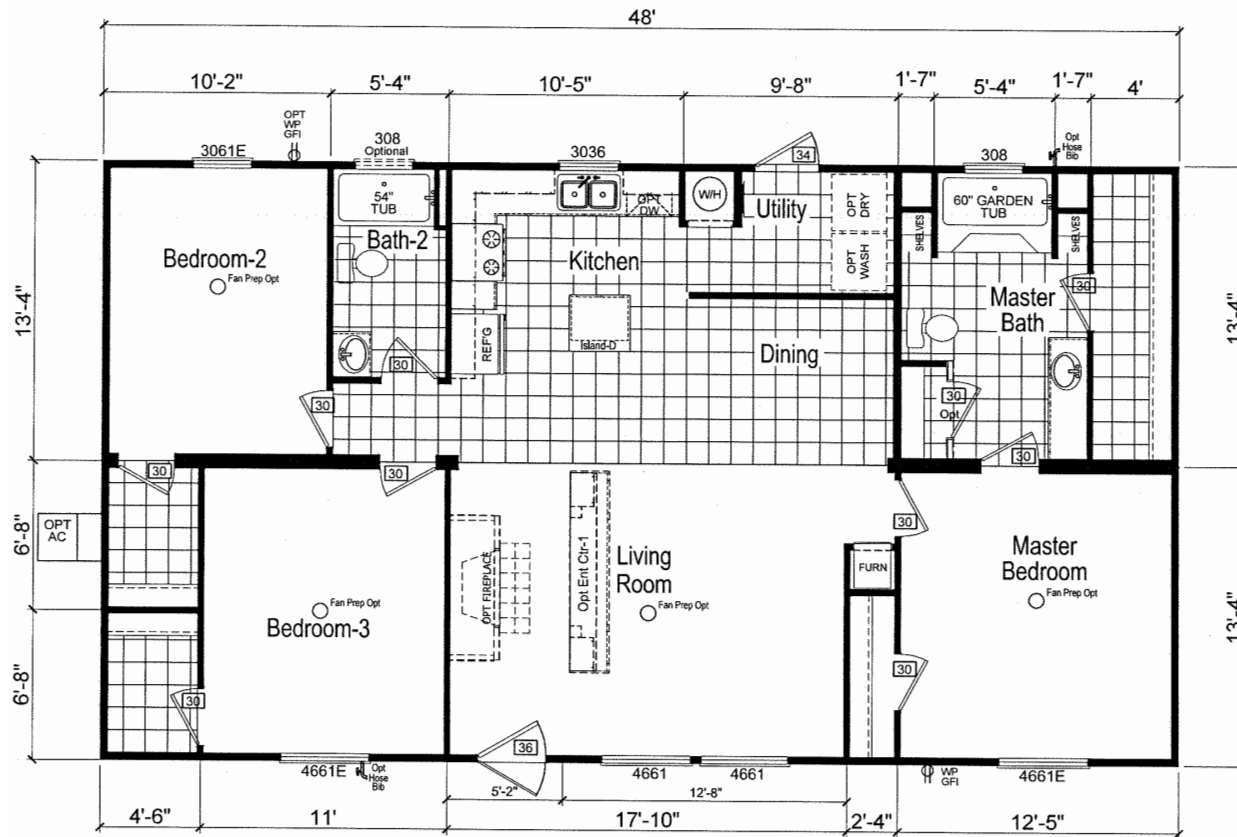

# Cobo

Crossings Limited Series

CHAMPION

MANUFACTURED BEAUTIFULLY™

# FactorySelectHomes

3 Bedrooms, 2 Baths  
Approx. 1,280 Sq. Ft.

Last Updated: 11-1-18

OPT. GLAMOUR BATH-1

OPT. GLAMOUR BATH-3

FactorySelectHomes

19280 Cortez Blvd.  
Brooksville, FL 34601  
1-800-716-6337

www.FactorySelectHomes.com