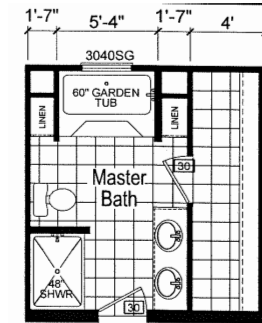

# FactorySelectHomes

3 Bedrooms, 2 Baths  
Approx. 1,280 Sq. Ft.

Last Updated: 11-1-18

OPT. GLAMOUR BATH-1

OPT. GLAMOUR BATH-3

FactorySelectHomes

19280 Cortez Blvd.  
Brooksville, FL 34601  
1-800-716-6337

www.FactorySelectHomes.com