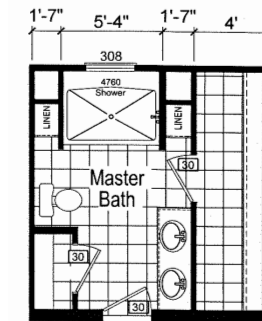

# FactorySelectHomes

3 Bedrooms, 2 Baths  
Approx. 1,280 Sq. Ft.

Last Updated: 11-1-18

OPT. GLAMOUR BATH-1

OPT. GLAMOUR BATH-3

FactorySelectHomes

19280 Cortez Blvd.  
Brooksville, FL 34601  
1-800-716-6337

www.FactorySelectHomes.com