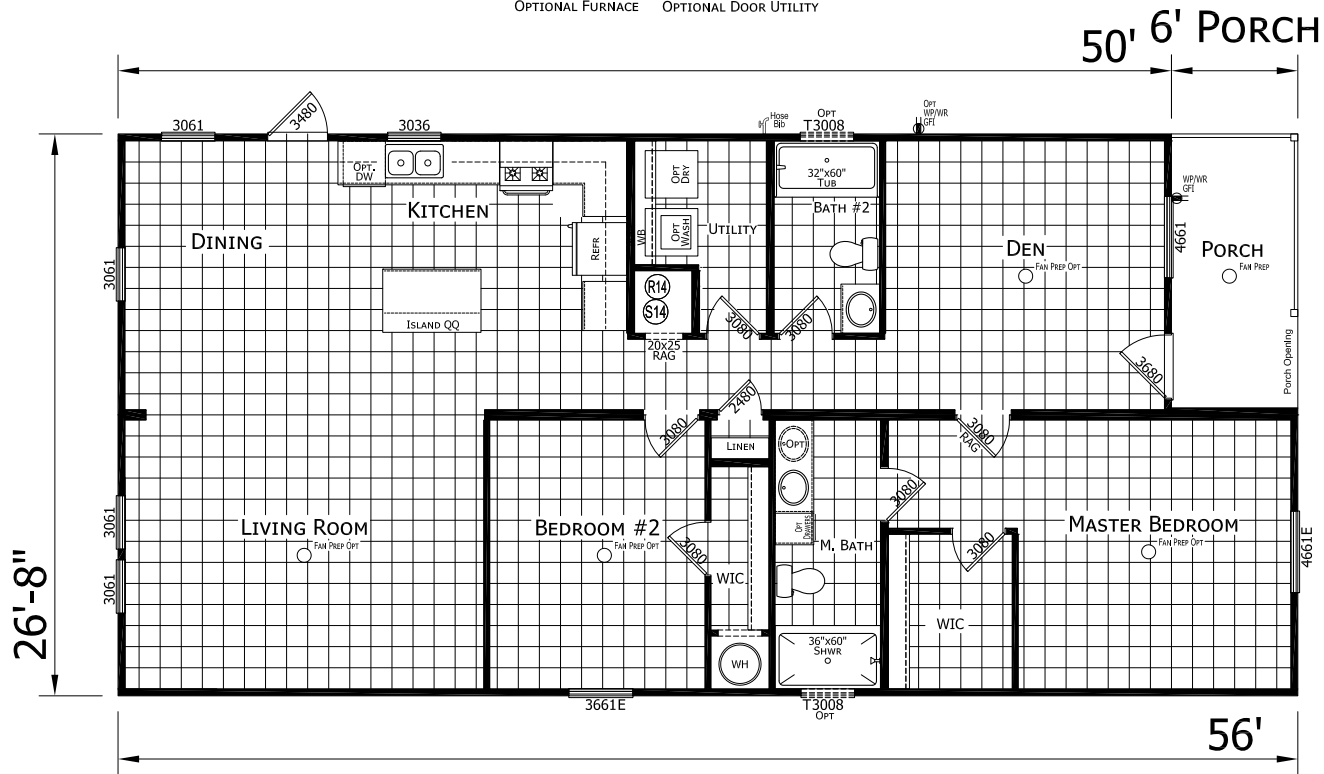

Clifden

Lake Manor Series

1,415 SQ. FT. (Approximate) 2 Bedroom, 2 Bath

Last Updated: 8-23-24

FACTORY SELECT HOMES
19280 Cortez Blvd.
Brooksville, FL 34601

FactorySelectHomes.com | 1-800-716-6337

IMPORTANT: Alta Cima Corp reserves the right to modify, cancel or substitute products or features of this event at any time without prior notice or obligation. Pictures and other promotional materials are representative and may depict or contain floor plans, square footages, elevations, options, upgrades, extra design features, decorations, floor coverings, specialty light fixtures, custom paint and wall coverings, window treatments, landscaping, sound and alarm systems, furnishings, appliances, and other designer/decorator features and amenities that are not included as part of the home and/or may not be available at all locations. Home, pricing and community information is subject to change, and homes to prior sale, at any time without notice or obligation. ©2020 Alta Cima Corp. All rights reserved.