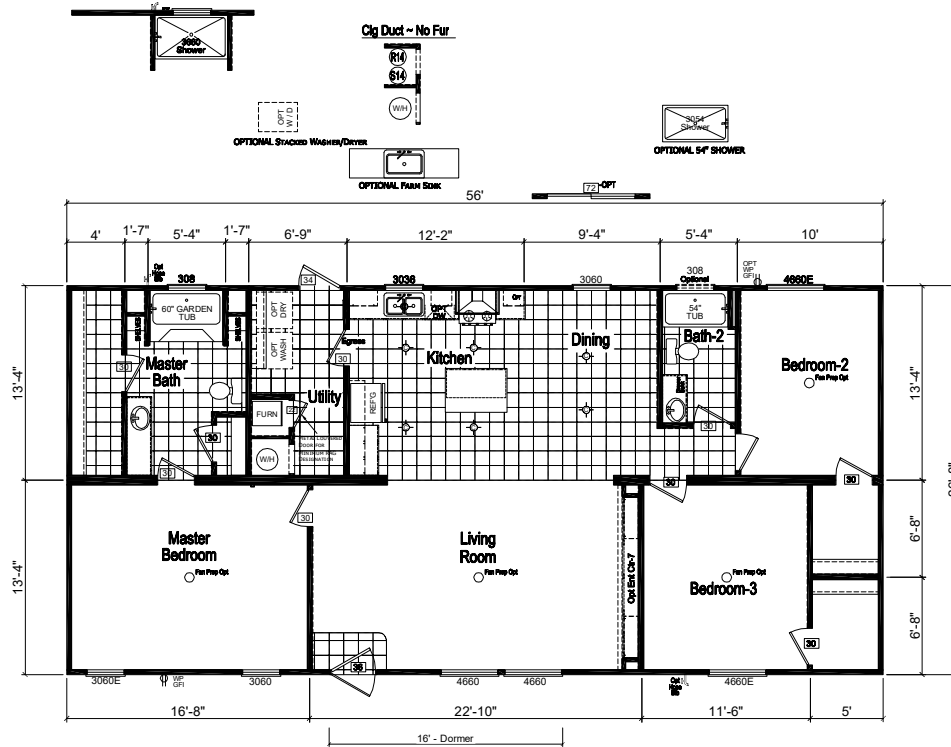

# FactorySelectHomes

3 Bedrooms, 2 Baths  
Approx. 1,494 Sq. Ft.

Last Updated: 9-14-18

OPT. GLAMOUR BATH-1

OPT. GLAMOUR BATH-2

OPT. GLAMOUR BATH-3

FactorySelectHomes

19280 Cortez Blvd.  
Brooksville, FL 34601  
1-800-716-6337