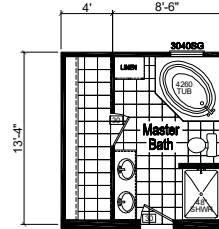

# FactorySelectHomes

3 Bedrooms, 2 Baths  
Approx. 1,494 Sq. Ft.

Last Updated: 9-14-18

OPT. GLAMOUR BATH-1

OPT. GLAMOUR BATH-2

OPT. GLAMOUR BATH-3

FactorySelectHomes

19280 Cortez Blvd.  
Brooksville, FL 34601  
1-800-716-6337