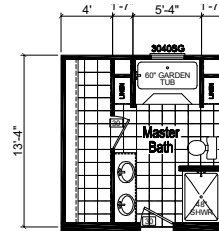

# FactorySelectHomes

3 Bedrooms, 2 Baths  
Approx. 1,494 Sq. Ft.

Last Updated: 9-14-18

OPT. GLAMOUR BATH-1

OPT. GLAMOUR BATH-2

OPT. GLAMOUR BATH-3

FactorySelectHomes

19280 Cortez Blvd.  
Brooksville, FL 34601  
1-800-716-6337