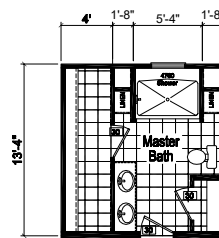

# FactorySelectHomes

3 Bedrooms, 2 Baths  
Approx. 1,494 Sq. Ft.

Last Updated: 9-14-18

OPT. GLAMOUR BATH-1

OPT. GLAMOUR BATH-2

OPT. GLAMOUR BATH-3

FactorySelectHomes

19280 Cortez Blvd.  
Brooksville, FL 34601  
1-800-716-6337