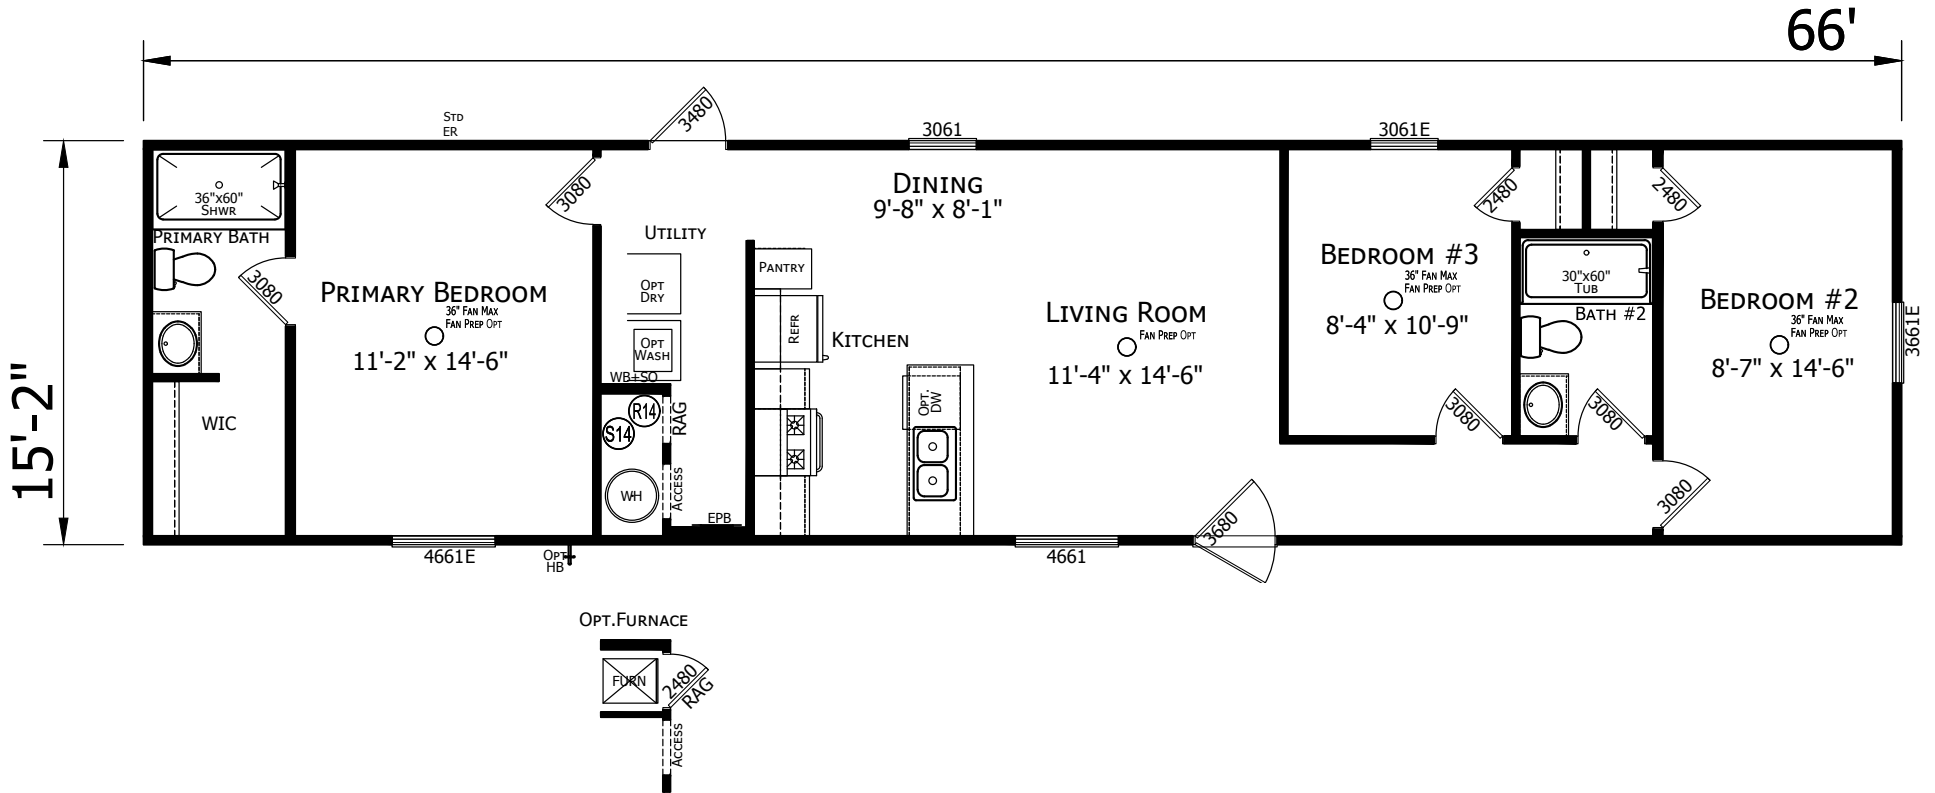

Bywood

Lake Manor Series

1,001 SQ. FT. (Approximate) 3 Bedroom, 2 Bath

Last Updated: 6-6-24

FACTORY SELECT HOMES
19280 Cortez Blvd.
Brooksville, FL 34601

FactorySelectHomes.com | 1-800-716-6337

IMPORTANT: Alta Cima Corp reserves the right to modify, cancel or substitute products or features of this event at any time without prior notice or obligation. Pictures and other promotional materials are representative and may depict or contain floor plans, square footages, elevations, options, upgrades, extra design features, decorations, floor coverings, specialty light fixtures, custom paint and wall coverings, window treatments, landscaping, sound and alarm systems, furnishings, appliances, and other designer/decorator features and amenities that are not included as part of the home and/or may not be available at all locations. Home, pricing and community information is subject to change, and homes to prior sale, at any time without notice or obligation. ©2020 Alta Cima Corp. All rights reserved.