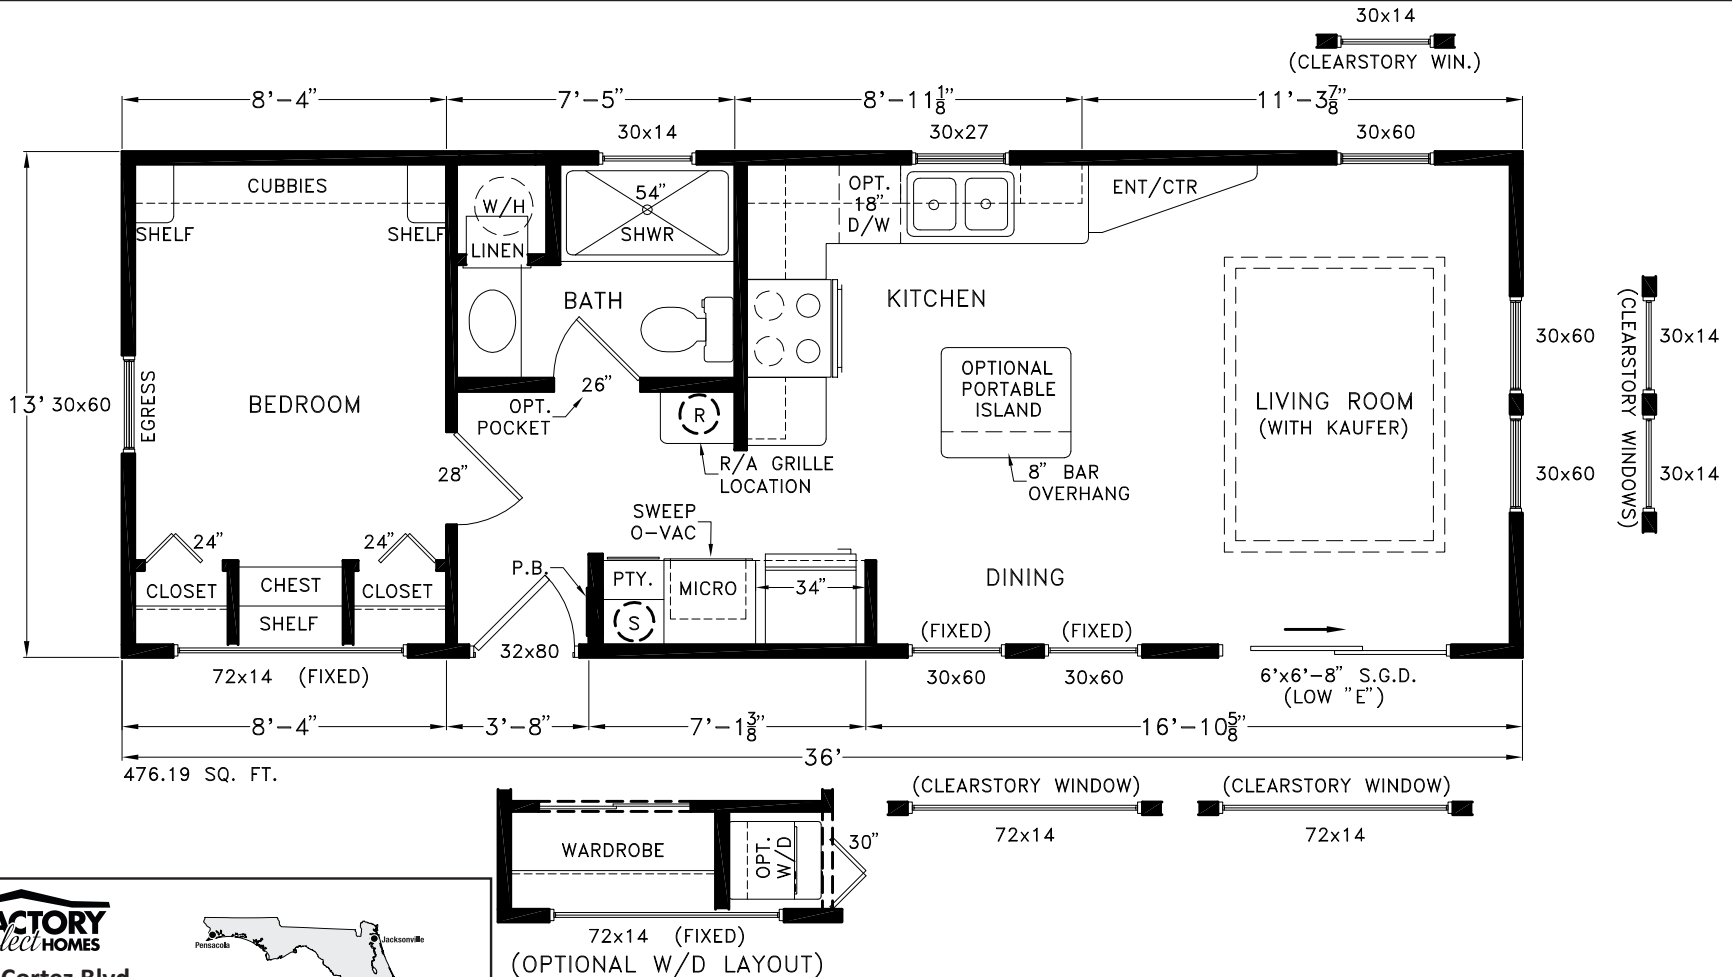

Brennan

Lake Charles Series

1 Bedroom, 1 Bath
Approx. 468 Sq. Ft.

Last Updated: 6-9-20

FACTORY Select HOMES

19280 Cortez Blvd.
Brooksville, FL 34601
1-800-716-6337
www.FactorySelectHomes.com

For Detailed Directions See Map On Our Website