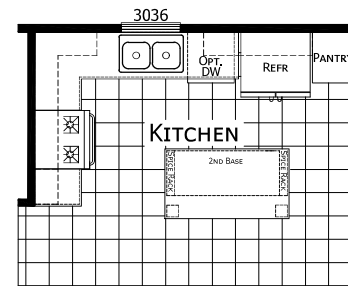

Bradenton

Grand Slam Series

XXX SQ. FT. (Approximate) 3 Bedroom, 2 Bath

Last Updated: 9-23-24

FACTORY SELECT HOMES
19280 Cortez Blvd.
Brooksville, FL 34601

FactorySelectHomes.com | 1-800-716-6337

IMPORTANT: Alta Cima Corp reserves the right to modify, cancel or substitute products or features of this event at any time without prior notice or obligation. Pictures and other promotional materials are representative and may depict or contain floor plans, square footages, elevations, options, upgrades, extra design features, decorations, floor coverings, specialty light fixtures, custom paint and wall coverings, window treatments, landscaping, sound and alarm systems, furnishings, appliances, and other designer/decorator features and amenities that are not included as part of the home and/or may not be available at all locations. Home, pricing and community information is subject to change, and homes to prior sale, at any time without notice or obligation. ©2020 Alta Cima Corp. All rights reserved.