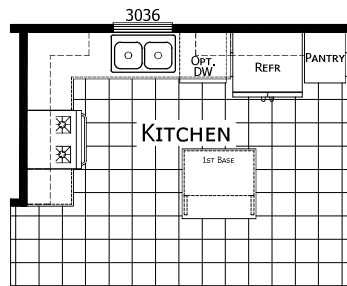

Bradenton

Grand Slam Series

XXX SQ. FT. (Approximate) 3 Bedroom, 2 Bath

Last Updated: 9-23-24

FACTORY SELECT HOMES
19280 Cortez Blvd.
Brooksville, FL 34601

FactorySelectHomes.com | 1-800-716-6337

IMPORTANT: Alta Cima Corp reserves the right to modify, cancel or substitute products or features of this event at any time without prior notice or obligation. Pictures and other promotional materials are representative and may depict or contain floor plans, square footages, elevations, options, upgrades, extra design features, decorations, floor coverings, specialty light fixtures, custom paint and wall coverings, window treatments, landscaping, sound and alarm systems, furnishings, appliances, and other designer/decorator features and amenities that are not included as part of the home and/or may not be available at all locations. Home, pricing and community information is subject to change, and homes to prior sale, at any time without notice or obligation. ©2020 Alta Cima Corp. All rights reserved.