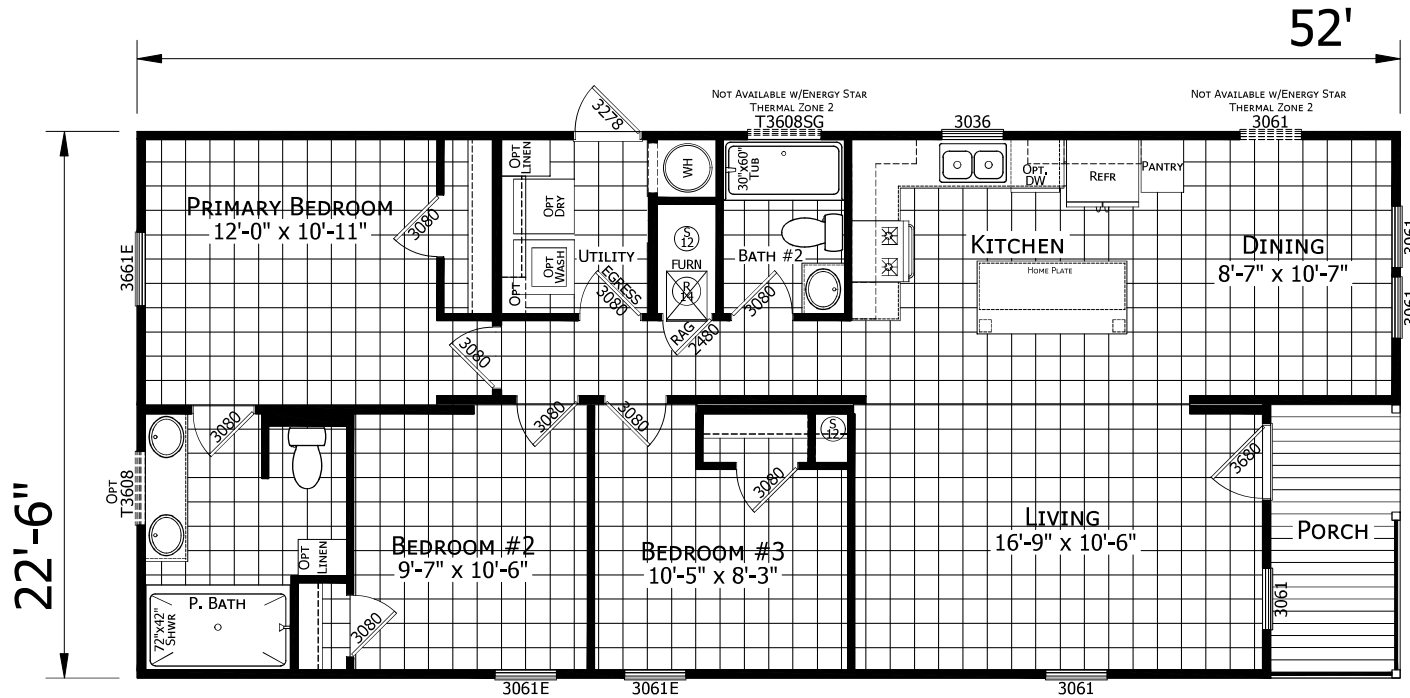

Bradenton

Grand Slam Series

XXX SQ. FT. (Approximate) 3 Bedroom, 2 Bath

Last Updated: 9-23-24

FACTORY SELECT HOMES
19280 Cortez Blvd.
Brooksville, FL 34601

FactorySelectHomes.com | 1-800-716-6337

IMPORTANT: Alta Cima Corp reserves the right to modify, cancel or substitute products or features of this event at any time without prior notice or obligation. Pictures and other promotional materials are representative and may depict or contain floor plans, square footages, elevations, options, upgrades, extra design features, decorations, floor coverings, specialty light fixtures, custom paint and wall coverings, window treatments, landscaping, sound and alarm systems, furnishings, appliances, and other designer/decorator features and amenities that are not included as part of the home and/or may not be available at all locations. Home, pricing and community information is subject to change, and homes to prior sale, at any time without notice or obligation. ©2020 Alta Cima Corp. All rights reserved.