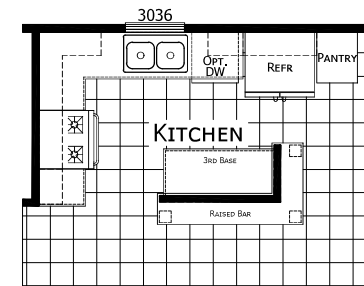

Bradenton

Grand Slam Series

XXX SQ. FT. (Approximate) 3 Bedroom, 2 Bath

Last Updated: 9-23-24

FACTORY SELECT HOMES
19280 Cortez Blvd.
Brooksville, FL 34601

FactorySelectHomes.com | 1-800-716-6337

IMPORTANT: Alta Cima Corp reserves the right to modify, cancel or substitute products or features of this event at any time without prior notice or obligation. Pictures and other promotional materials are representative and may depict or contain floor plans, square footages, elevations, options, upgrades, extra design features, decorations, floor coverings, specialty light fixtures, custom paint and wall coverings, window treatments, landscaping, sound and alarm systems, furnishings, appliances, and other designer/decorator features and amenities that are not included as part of the home and/or may not be available at all locations. Home, pricing and community information is subject to change, and homes to prior sale, at any time without notice or obligation. ©2020 Alta Cima Corp. All rights reserved.