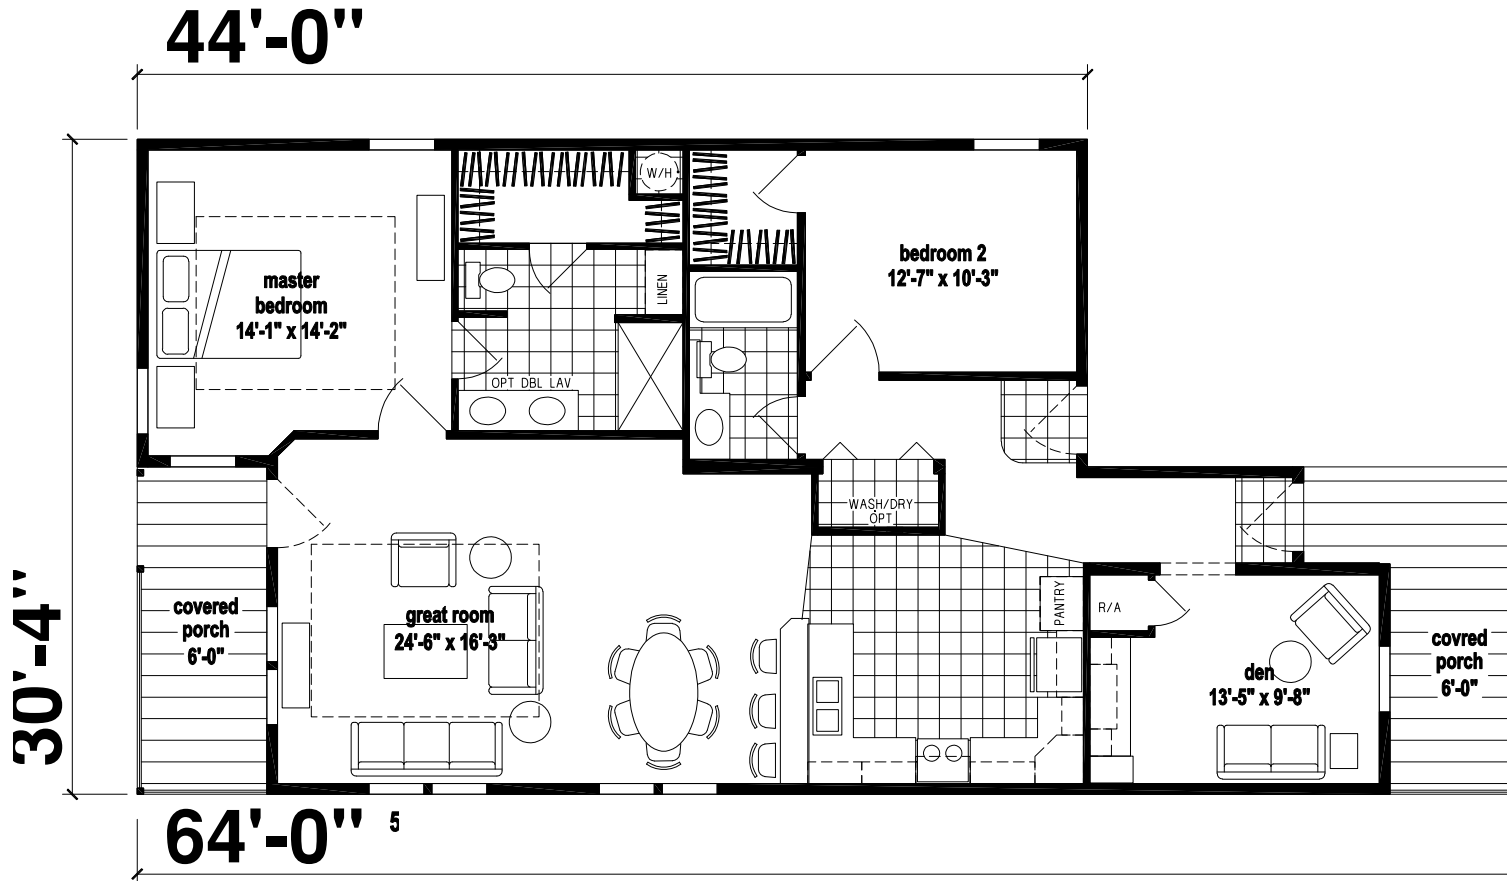

Bonkirk

Silver Springs Limited Series

1,623 SQ. FT. (Approximate) 2 Bedrooms, 2 Baths

Last Updated: 7-5-22

FACTORY SELECT HOMES
19280 Cortez Blvd.
Brooksville, FL 34601

FactorySelectHomes.com | 1-800-716-6337