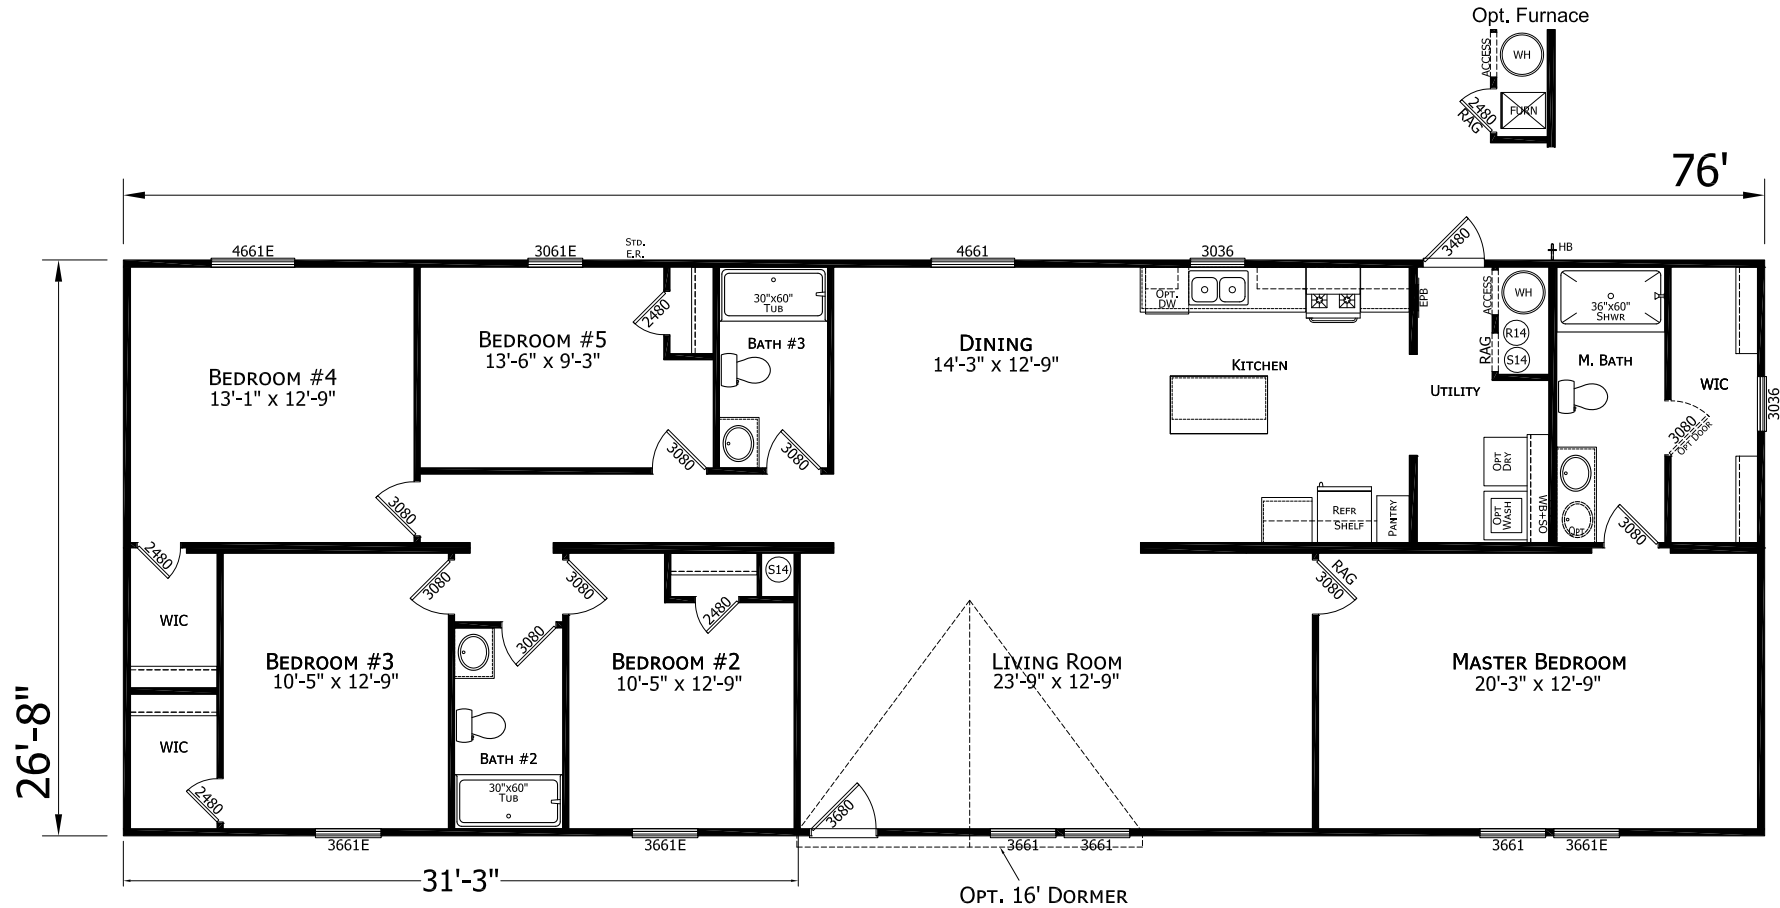

Bimini

Prime Series

2,027 SQ. FT. (Approximate) 5 Bedroom, 3 Bath

Last Updated: 6-21-24

FACTORY SELECT HOMES
 19280 Cortez Blvd.
 Brooksville, FL 34601

FactorySelectHomes.com | 1-800-716-6337

IMPORTANT: Alta Cima Corp reserves the right to modify, cancel or substitute products or features of this event at any time without prior notice or obligation. Pictures and other promotional materials are representative and may depict or contain floor plans, square footages, elevations, options, upgrades, extra design features, decorations, floor coverings, specialty light fixtures, custom paint and wall coverings, window treatments, landscaping, sound and alarm systems, furnishings, appliances, and other designer/decorator features and amenities that are not included as part of the home and/or may not be available at all locations. Home, pricing and community information is subject to change, and homes to prior sale, at any time without notice or obligation. ©2020 Alta Cima Corp. All rights reserved.