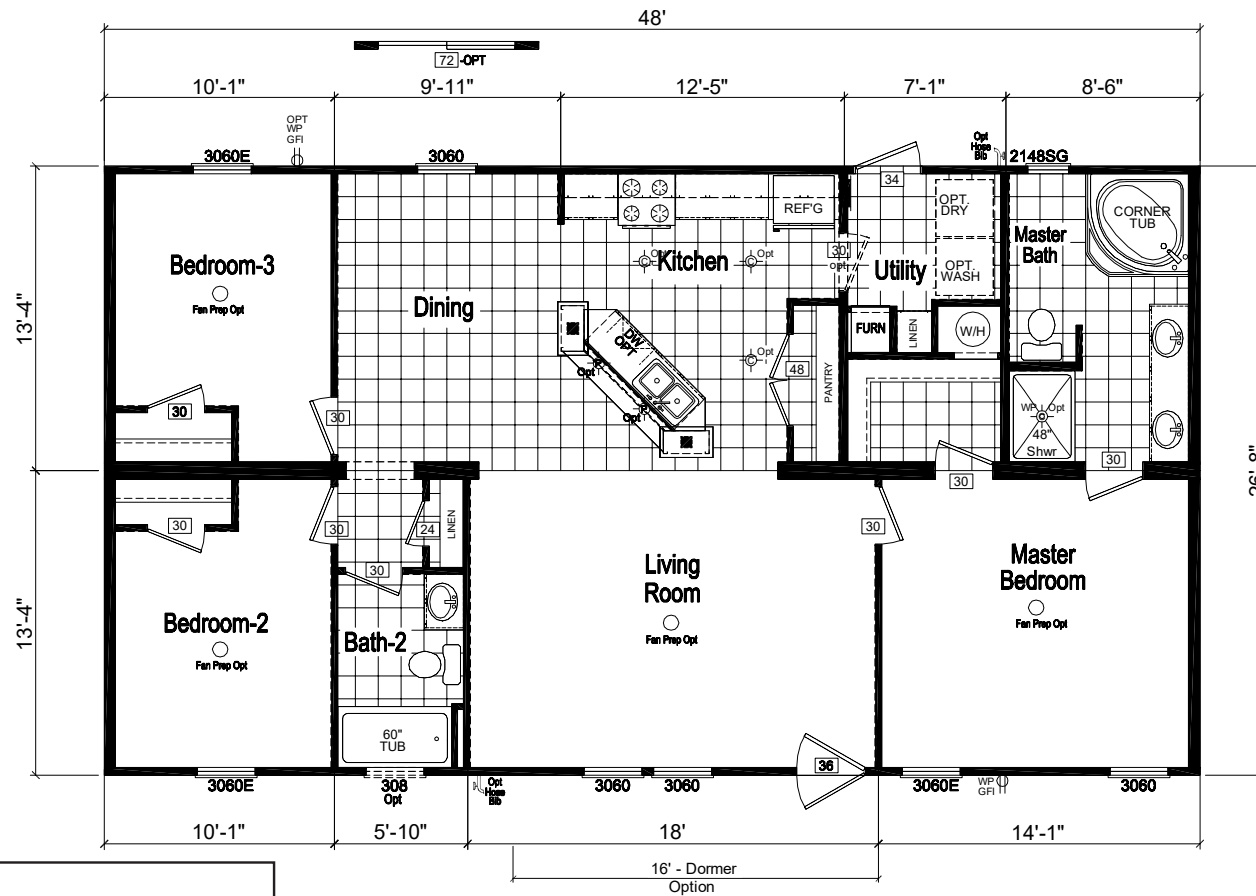

# Bidwell

Crossings Limited Series

CHAMPION

MANUFACTURED BEAUTIFULLY™

## FactorySelectHomes

3 Bedrooms, 2 Baths  
Approx. 1,280 Sq. Ft.

Last Updated: 9-14-18

FactorySelectHomes

19280 Cortez Blvd.  
Brooksville, FL 34601  
1-800-716-6337

www.FactorySelectHomes.com

For Detailed Directions See Map On Our Website