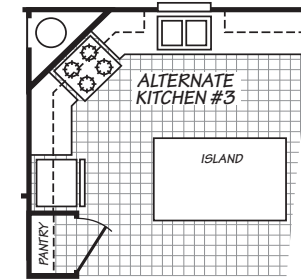

Aripeka

Carriage Manor II Series

FactorySelectHomes

3 Bedrooms, 2 Baths
Approx. 1,474 Sq. Ft.

Last Updated: 1-17-19

FactorySelectHomes
 19280 Cortez Blvd.
 Brooksville, FL 34601
 1-800-716-6337
 www.FactorySelectHomes.com
 For Detailed Directions See Map On Our Website