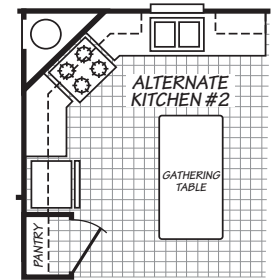

Aripeka

Carriage Manor II Series

FactorySelectHomes

3 Bedrooms, 2 Baths
Approx. 1,474 Sq. Ft.

Last Updated: 1-17-19

FactorySelectHomes
 19280 Cortez Blvd.
 Brooksville, FL 34601
 1-800-716-6337
 www.FactorySelectHomes.com
 For Detailed Directions See Map On Our Website