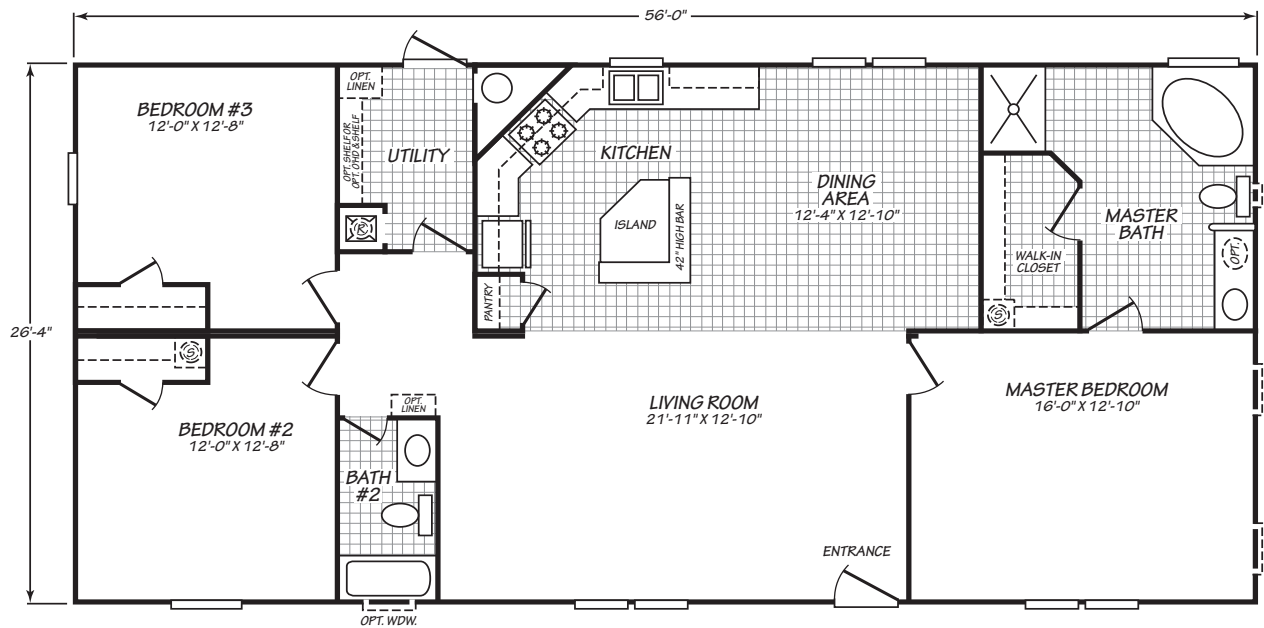

Aripeka

Carriage Manor II Series

FactorySelectHomes

3 Bedrooms, 2 Baths
Approx. 1,474 Sq. Ft.

Last Updated: 1-17-19

FactorySelectHomes
 19280 Cortez Blvd.
 Brooksville, FL 34601
 1-800-716-6337
 www.FactorySelectHomes.com
 For Detailed Directions See Map On Our Website