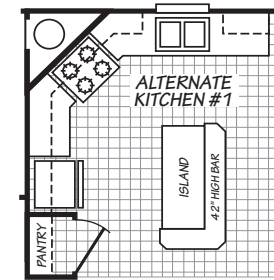

Aripeka

Carriage Manor II Series

FactorySelectHomes

3 Bedrooms, 2 Baths
Approx. 1,474 Sq. Ft.

Last Updated: 1-17-19

FactorySelectHomes
 19280 Cortez Blvd.
 Brooksville, FL 34601
 1-800-716-6337
 www.FactorySelectHomes.com
 For Detailed Directions See Map On Our Website