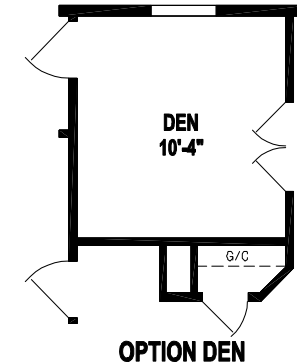

Angora

Silver Springs Limited Series

SKYLINE

FactorySelectHomes

3 Bedrooms, 2 Baths
Approx. 1,395 Sq. Ft.

Last Updated: 3-8-19

OPTION CORNER SHOWER

FactorySelectHomes