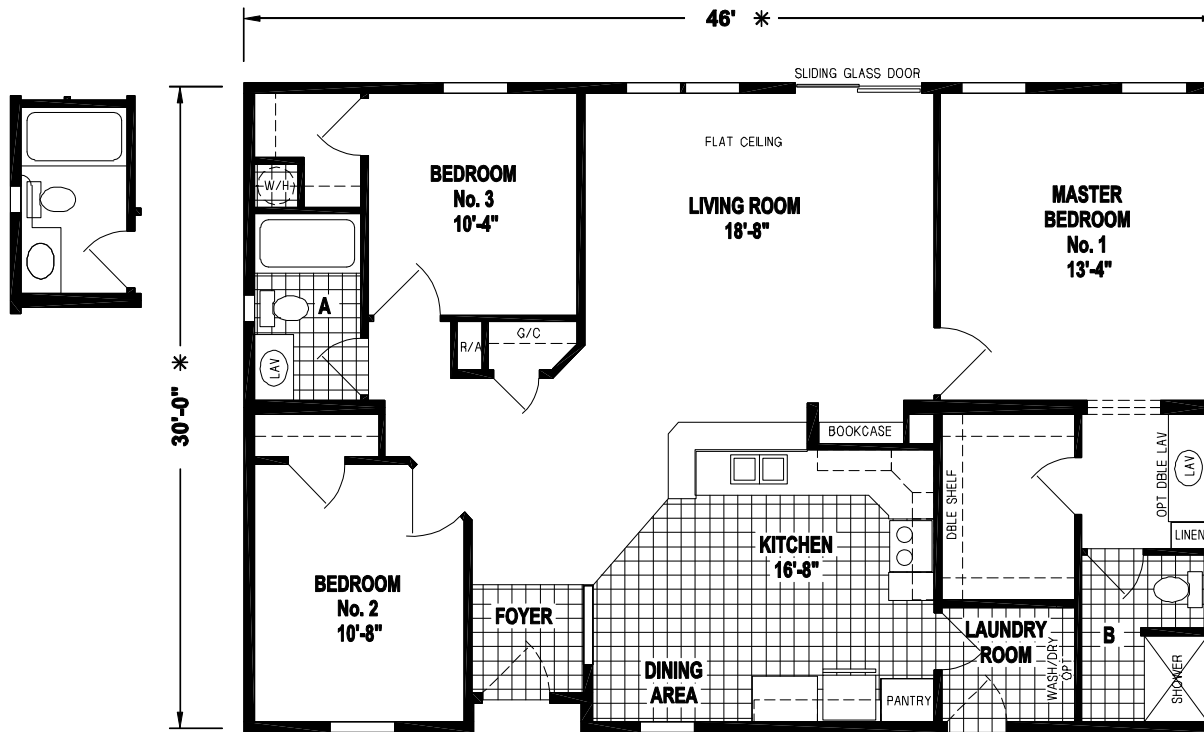

Angora

Silver Springs Limited Series

SKYLINE

FactorySelectHomes

3 Bedrooms, 2 Baths
Approx. 1,395 Sq. Ft.

Last Updated: 3-8-19

OPTION CORNER SHOWER

FactorySelectHomes