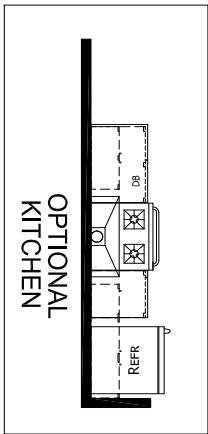

Mexia

Imperial Series

1 Bed, 1 Bath, Monoslope Roof
Approx. 399 Sq. Ft.

Last Updated: 6-7-18

I authorize Factory Expo Park Models to build my house, per this plan.

Customer Signature/Date

Important: Due to our policy of continual improvement, all information in our brochures may vary from actual home. The right is reserved to make changes at any time, without notice or obligation, in colors, materials, specifications, processes, and models. All dimensions and square footage calculations are nominal and approximate figures. Please check with your local sales associate for specific and current information.