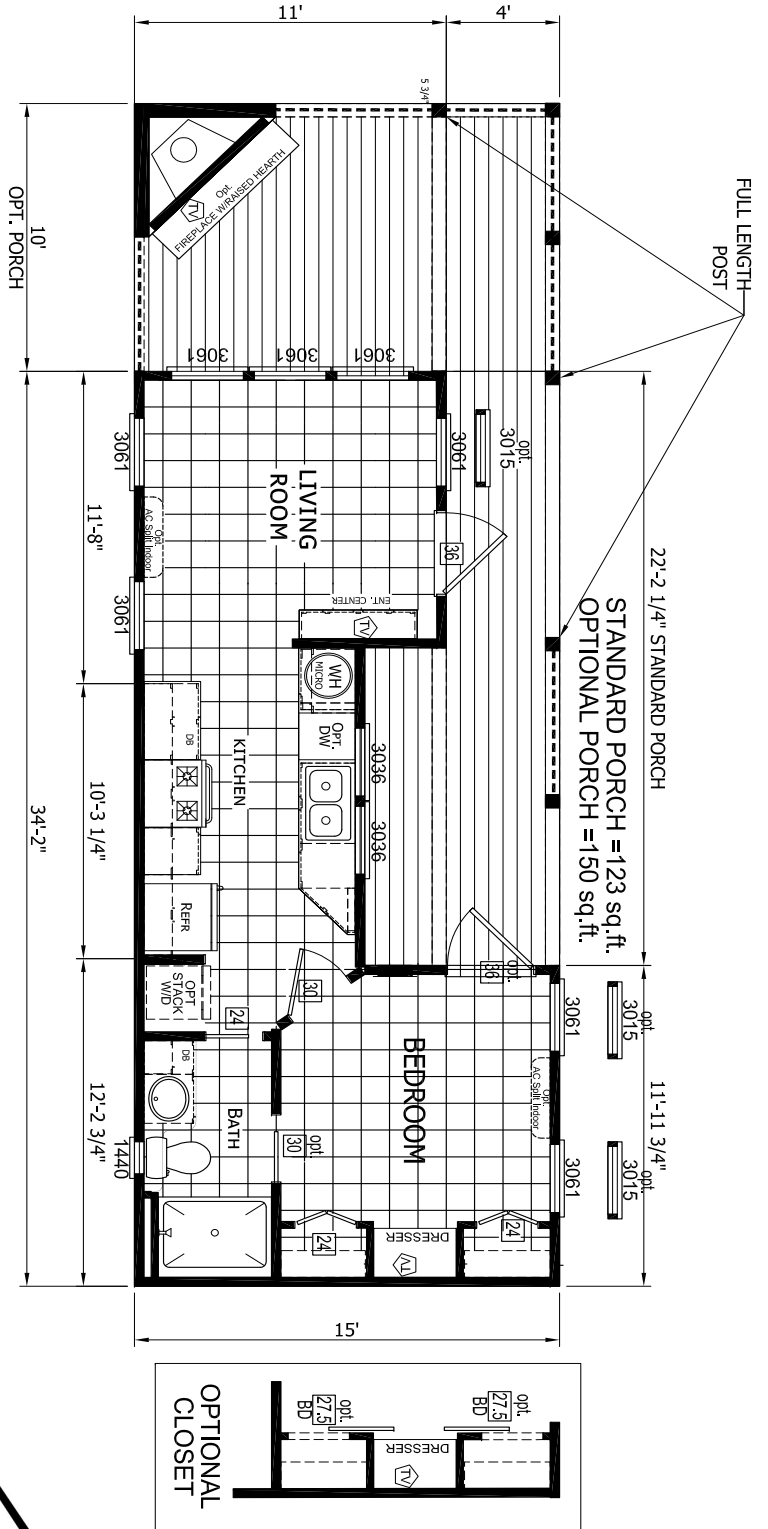

Mexia

Imperial Series

1 Bed, 1 Bath, Monoslope Roof
Approx. 399 Sq. Ft.

Last Updated: 6-7-18

I authorize Factory Expo Park Models to build my house, per this plan.

Customer Signature/Date

Important: Due to our policy of continual improvement, all information in our brochures may vary from actual home. The right is reserved to make changes at any time, without notice or obligation, in colors, materials, specifications, processes, and models. All dimensions and square footage calculations are nominal and approximate figures. Please check with your local sales associate for specific and current information.