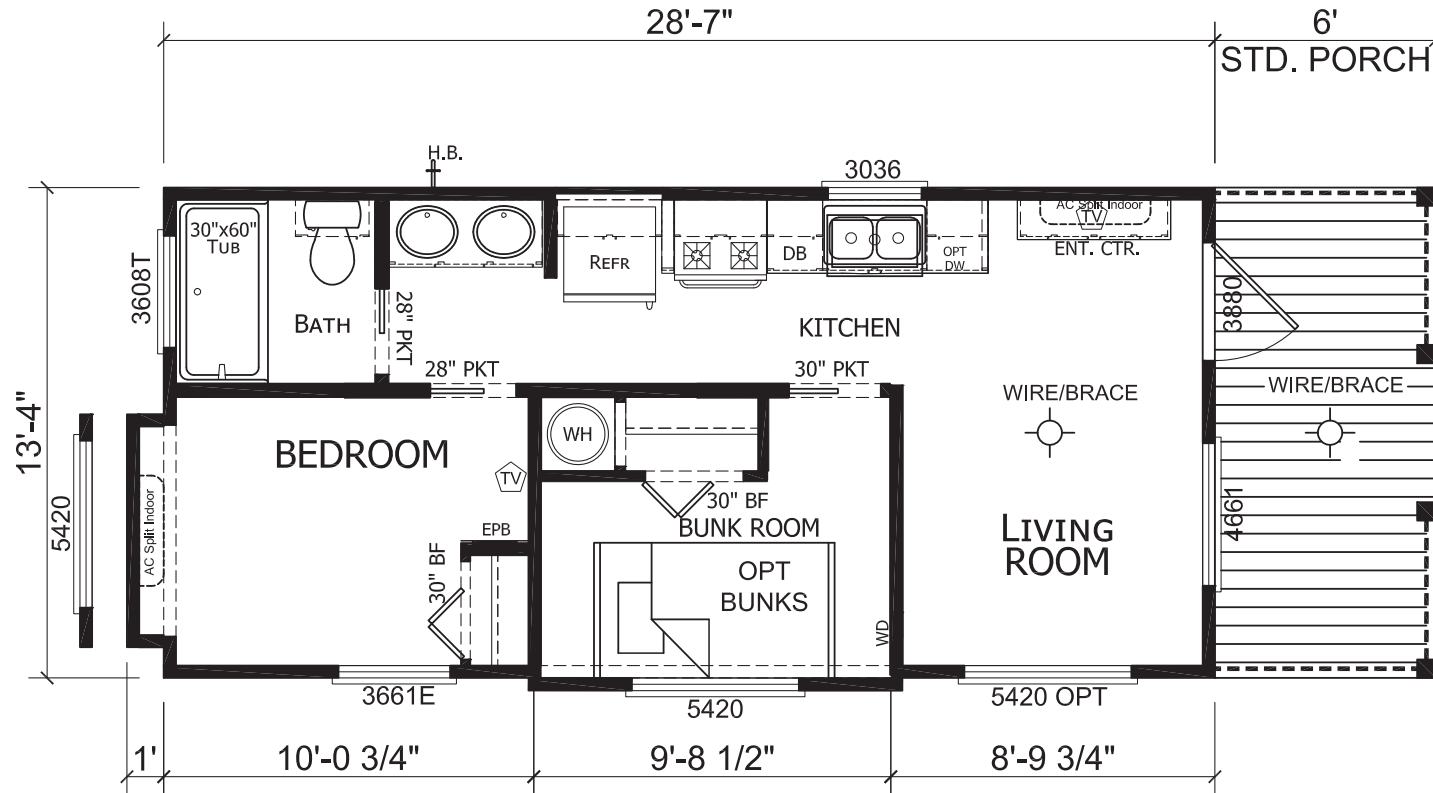

Frizzel

Imperial Series

399 SQ. FT. (Approximate) 2 Bedrooms, 1 Bath

Last Updated: 10-5-21

FACTORY EXPO HOME CENTERS
 3401 W. Corsicana Highway
 Athens, TX 75751

AT.ParkModelsDirect.com | 1-800-965-9693

IMPORTANT: Alta Cima Corp reserves the right to modify, cancel or substitute products or features of this event at any time without prior notice or obligation. Pictures and other promotional materials are representative and may depict or contain floor plans, square footages, elevations, options, upgrades, extra design features, decorations, floor coverings, specialty light fixtures, custom paint and wall coverings, window treatments, landscaping, sound and alarm systems, furnishings, appliances, and other designer/decorator features and amenities that are not included as part of the home and/or may not be available at all locations. Home, pricing and community information is subject to change, and homes to prior sale, at any time without notice or obligation. ©2020 Alta Cima Corp. All rights reserved.