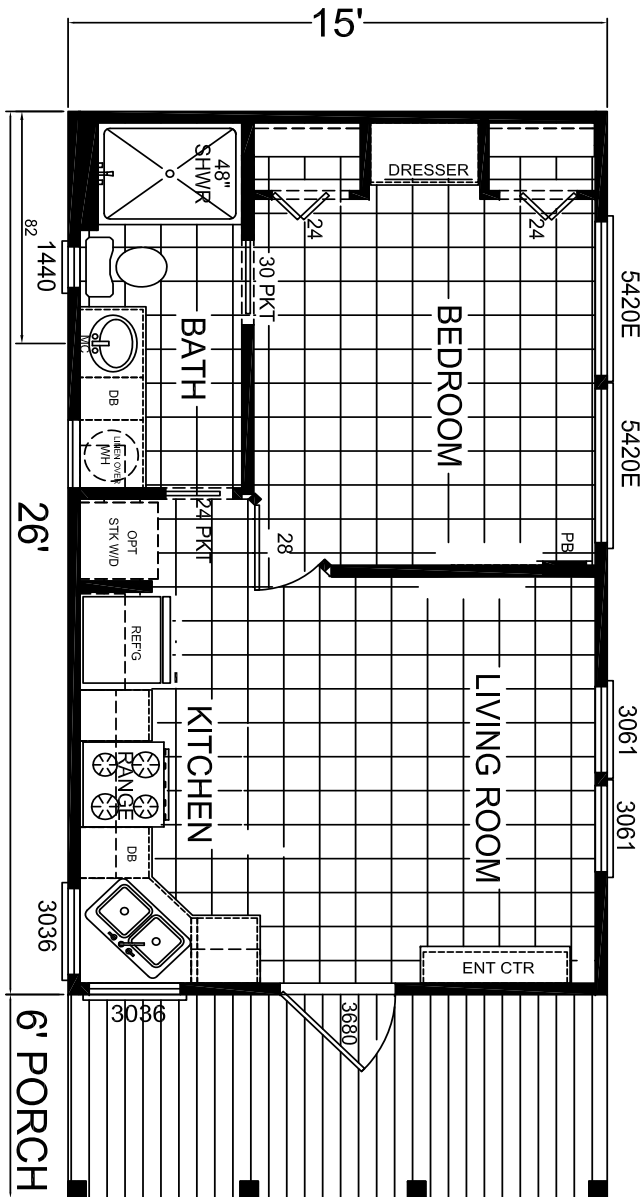

Eland

Imperial Series

1 Beds, 1 Bath
 Approx. 399 Sq. Ft.

Last Updated: 4-8-19

CLERESTORY

4615

Important: Due to our policy of continual improvement, all information in our brochures may vary from actual home. The right is reserved to make changes at any time, without notice or obligation, in colors, materials, specifications, processes, and models. All dimensions and square footage calculations are nominal and approximate figures. Please check with your local sales associate for specific and current information.