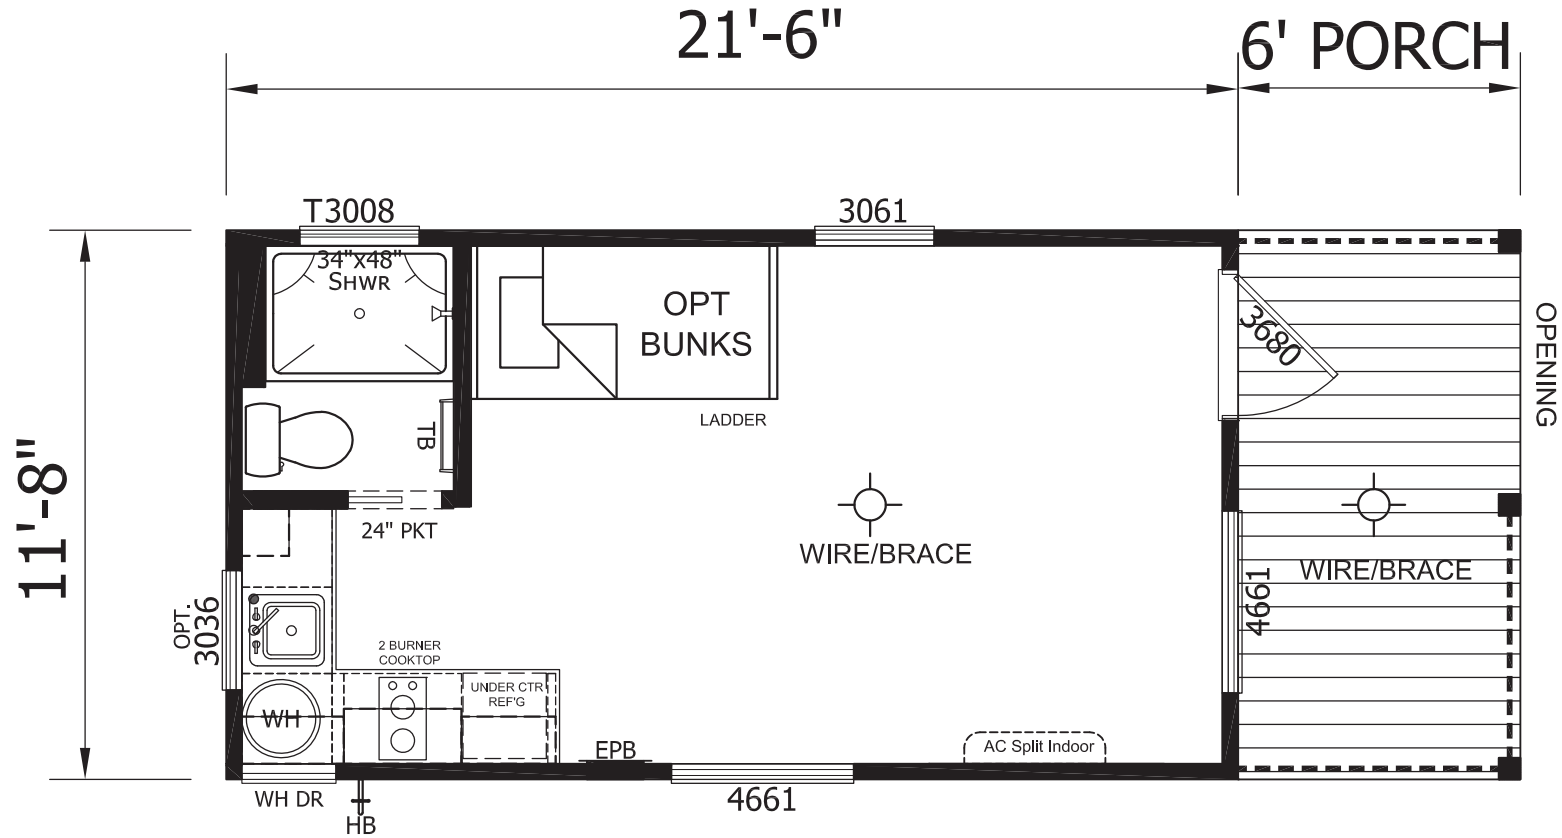

Crossett

Imperial Series

256 SQ. FT. (Approximate) 1 Bedroom, 1 Bath, Open Floor Plan, 6' Porch

Last Updated: 8-9-23

FACTORY EXPO HOME CENTERS
 3401 W. Corsicana Highway
 Athens, TX 75751

AT.ParkModelsDirect.com | 1-800-965-9693