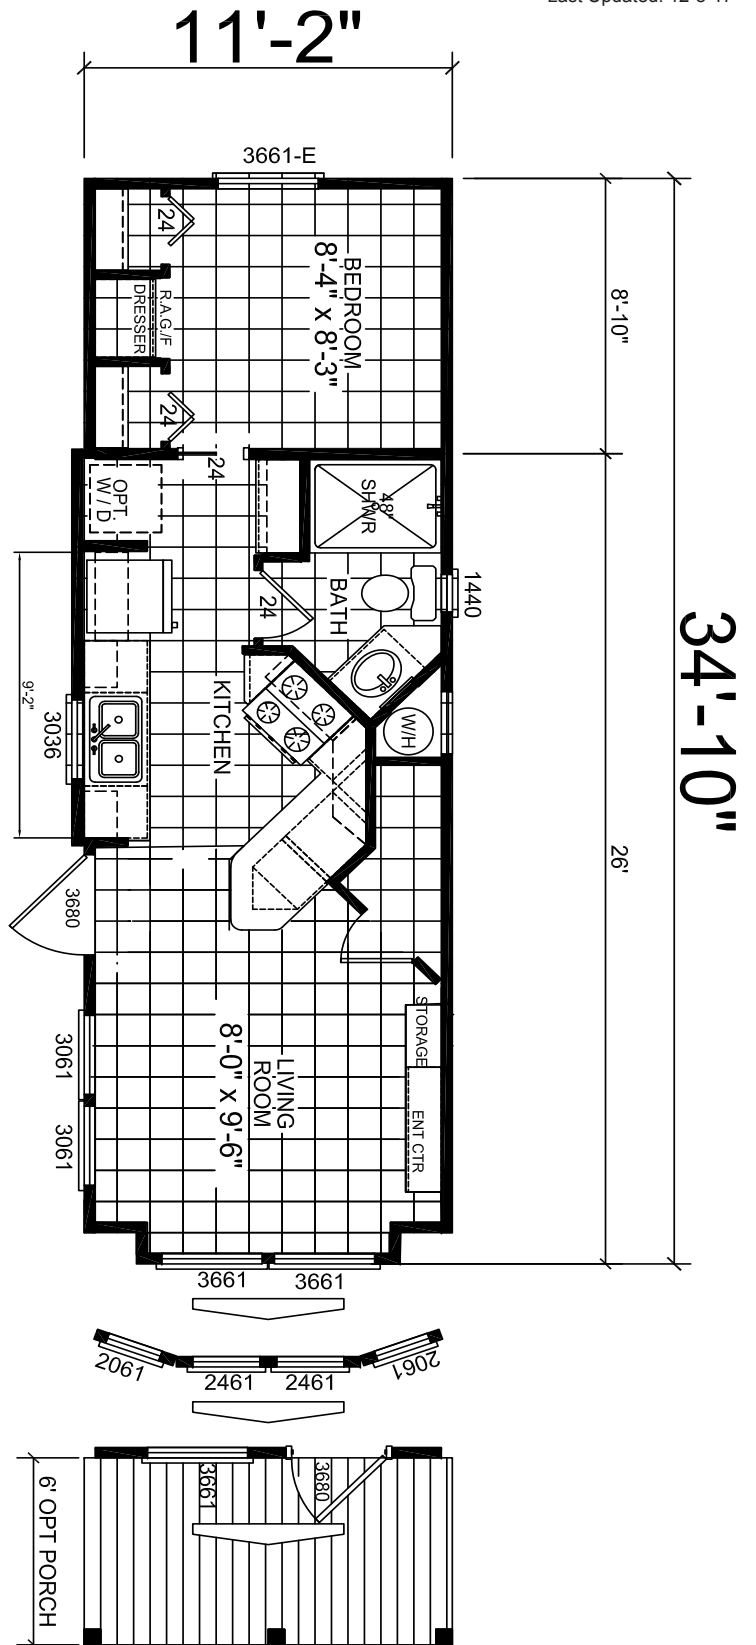

## Imperial Series

1 Bed, 1 Bath  
Approx. 399 Sq. Ft.

Last Updated: 12-8-17

I authorize Factory Expo Park Models to build my house, per this plan.

Customer Signature/Date

X

Important: Due to our policy of continual improvement, all information in our brochures may vary from actual home. The right is reserved to make changes at any time, without notice or obligation, in colors, materials, specifications, processes, and models. All dimensions and square footage calculations are nominal and approximate figures. Please check with your local sales associate for specific and current information.