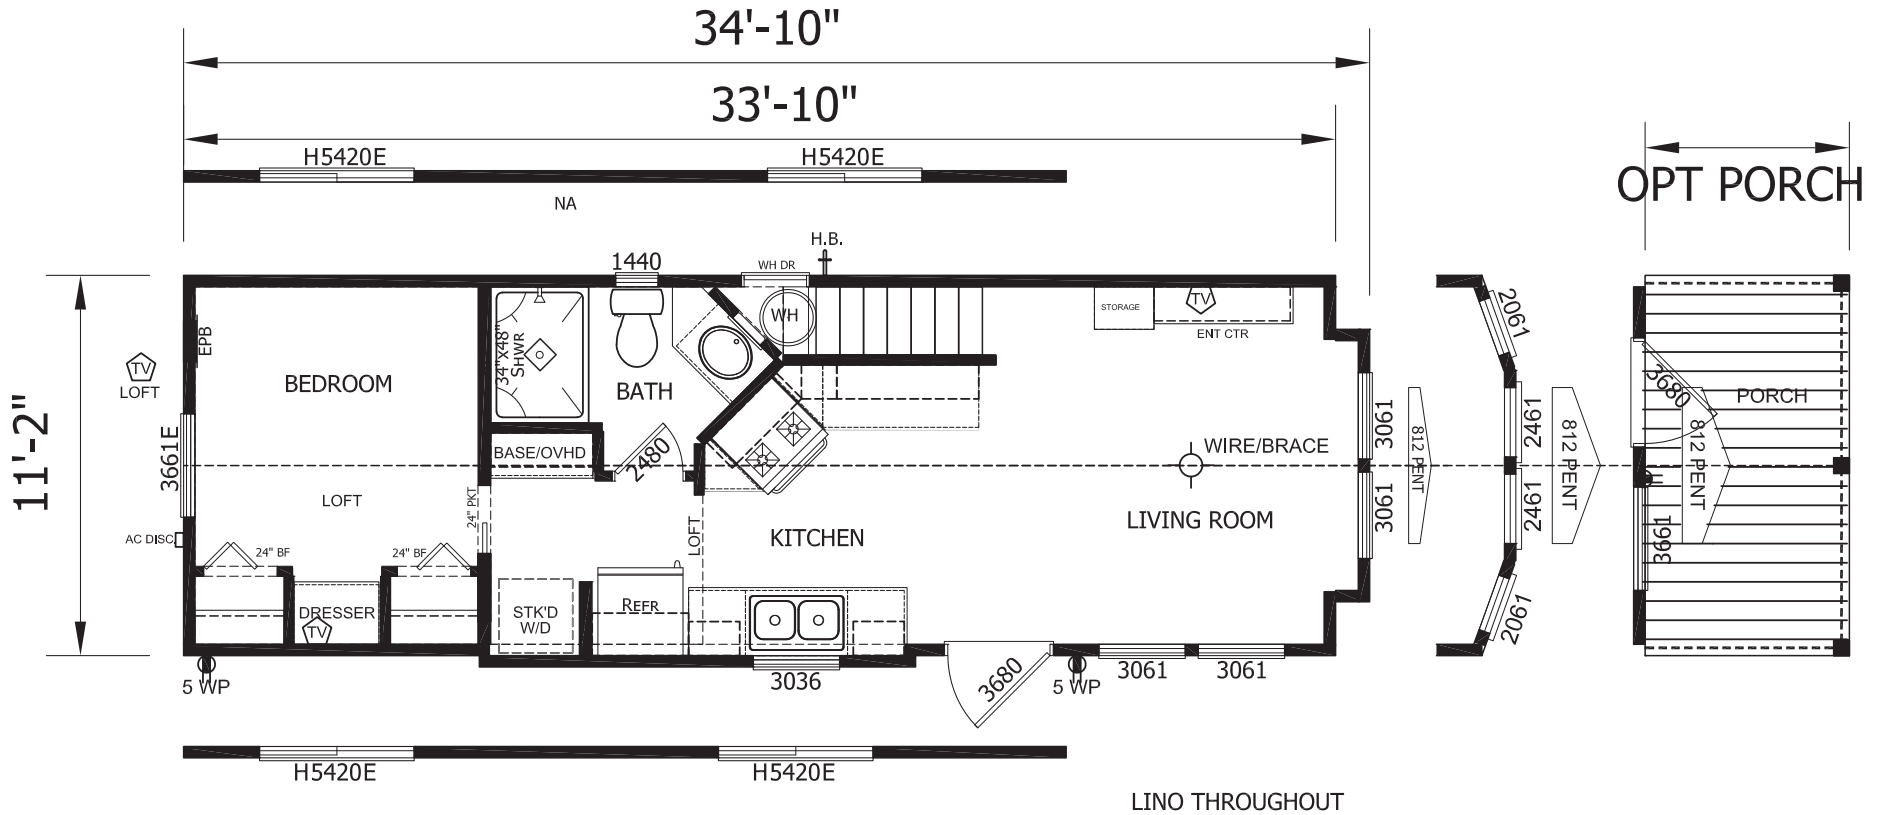

Bennington

Imperial Series

399 SQ. FT. (Approximate) 1 Bedroom, 1 Bath

Last Updated: 3-27-24

FACTORY EXPO HOME CENTERS
 3401 W. Corsicana Highway
 Athens, TX 75751

AT.ParkModelsDirect.com | 1-800-965-9693

IMPORTANT: Alta Cima Corp reserves the right to modify, cancel or substitute products or features of this event at any time without prior notice or obligation. Pictures and other promotional materials are representative and may depict or contain floor plans, square footages, elevations, options, upgrades, extra design features, decorations, floor coverings, specialty light fixtures, custom paint and wall coverings, window treatments, landscaping, sound and alarm systems, furnishings, appliances, and other designer/decorator features and amenities that are not included as part of the home and/or may not be available at all locations. Home, pricing and community information is subject to change, and homes to prior sale, at any time without notice or obligation. ©2020 Alta Cima Corp. All rights reserved.