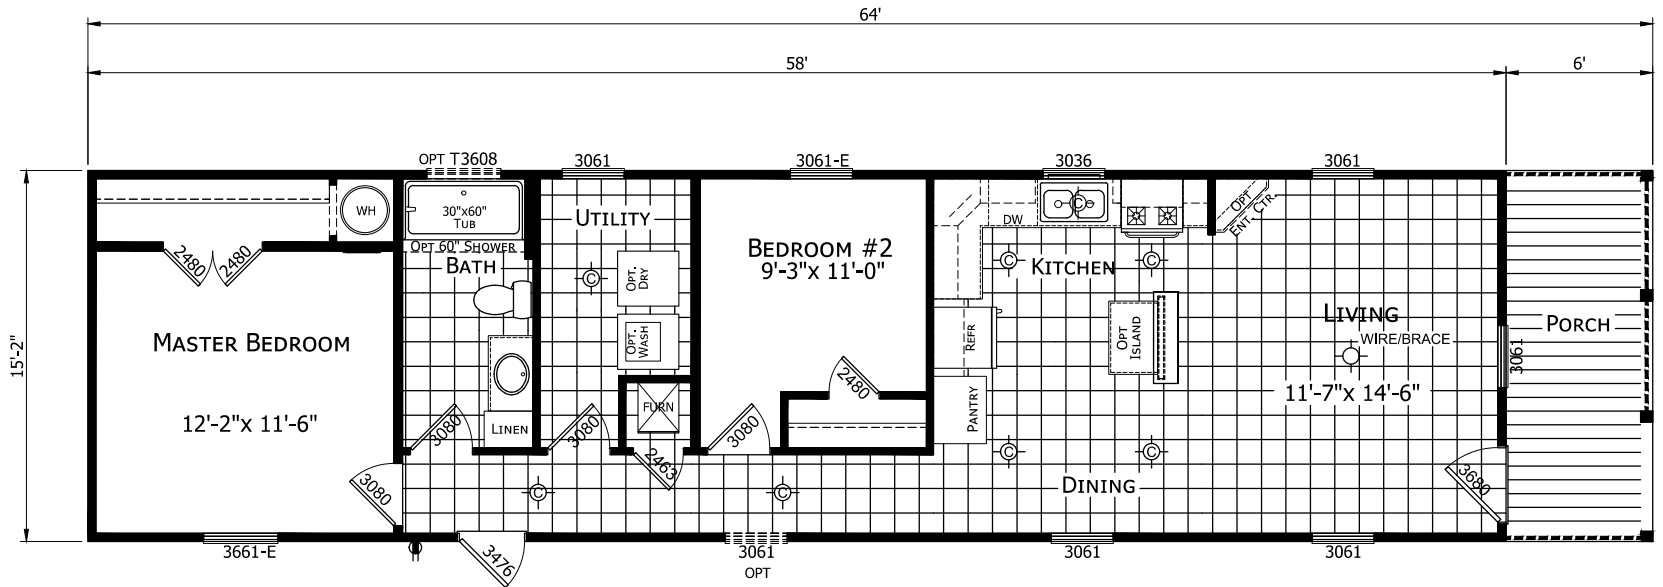

Zaralla
Innovation Series

Factory Expo
"Factory Direct Pricing"
HOME CENTERS

Single Section
3 Bedrooms, 2 Baths
Approx. 880

Last Updated 3-5-19

3401 W. Corsicana Highway, Athens, TX 75751

1-800-218-5309

Important: Due to our policy of continual improvement, all information in our brochures may vary from actual home. The right is reserved to make changes at any time, without notice or obligation, in colors, materials, specifications, processes, and models. All dimensions and square footage calculations are nominal and approximate figures. Please check with your local sales associate for specific and current information.