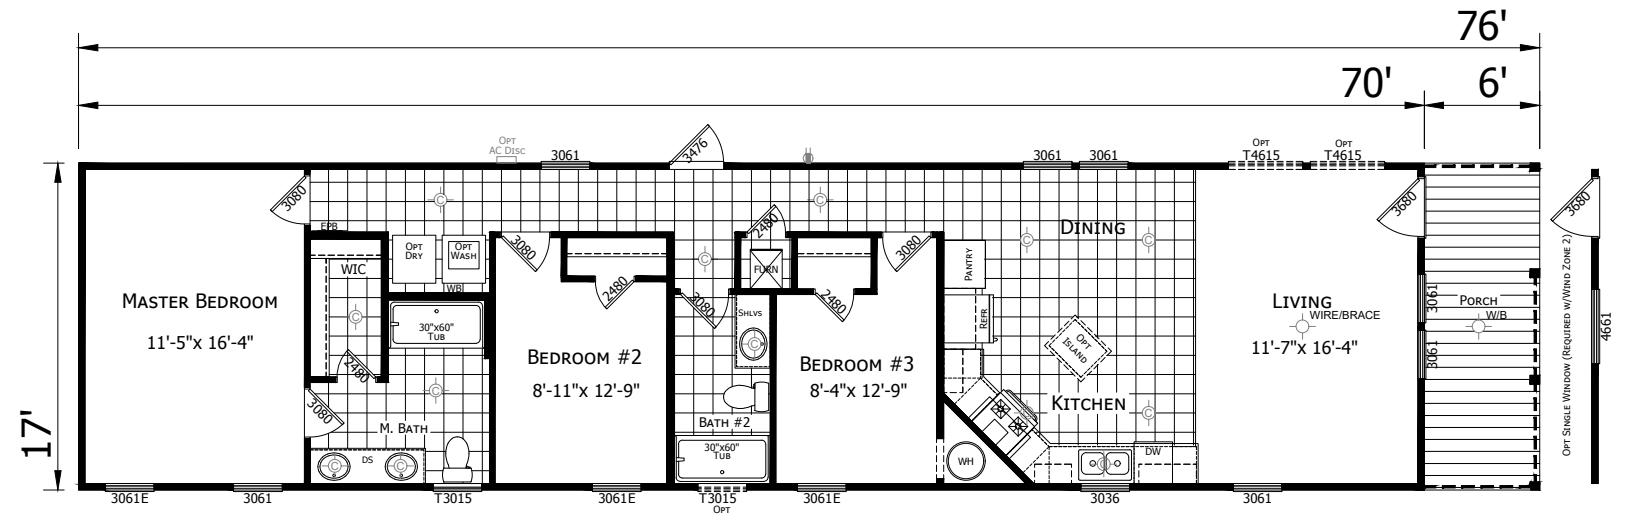

Factory Expo

"Factory Direct Pricing" HOME CENTERS

Tillison
Innovation Series

Single Section
3 Bedroom, 2 Bath
Approx. 1,292 Sq. Ft.

Last Updated 5-7-20

3401 W. Corsicana Highway, Athens, TX 75751

1-800-218-5309