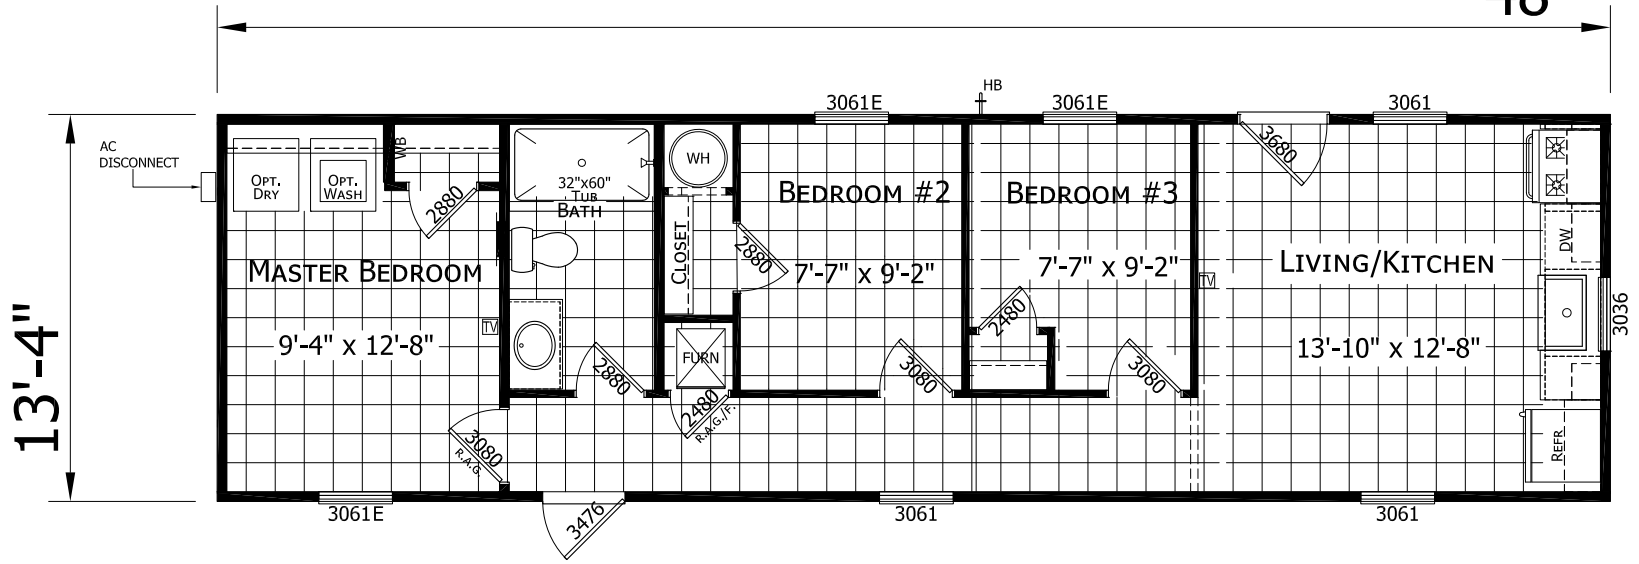

Thrifty 3
Innovation Series

Factory Expo
"Factory Direct Pricing" HOME CENTERS

Single Section
3 Bedroom, 1 Bath
Approx. 640 Sq. Ft.

Last Updated 6-24-20

13'-4"

3401 W. Corsicana Highway, Athens, TX 75751

1-800-218-5309