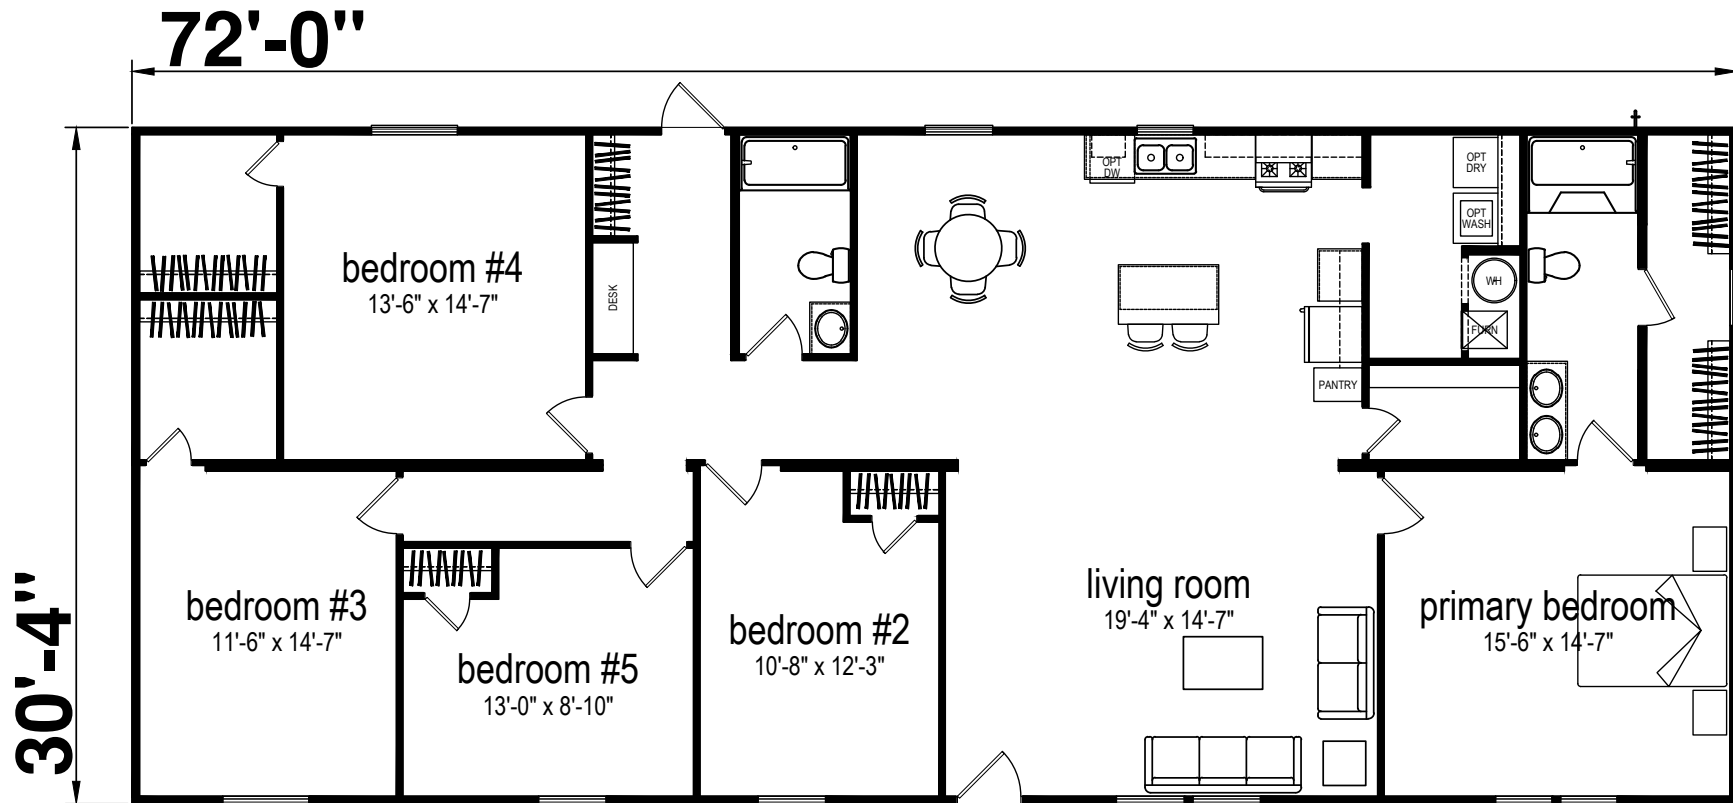

Sanger

Prime Series

2,184 SQ. FT. (Approximate) 5 Bedroom, 2 Bath

CHAMPION[®]
HOMES CENTER

Last Updated: 5-2-23

CHAMPION HOMES CENTER
3401 W. Corsicana Hwy
Athens, Texas 75751

FactoryExpoDirect.net | 1-800-218-5309