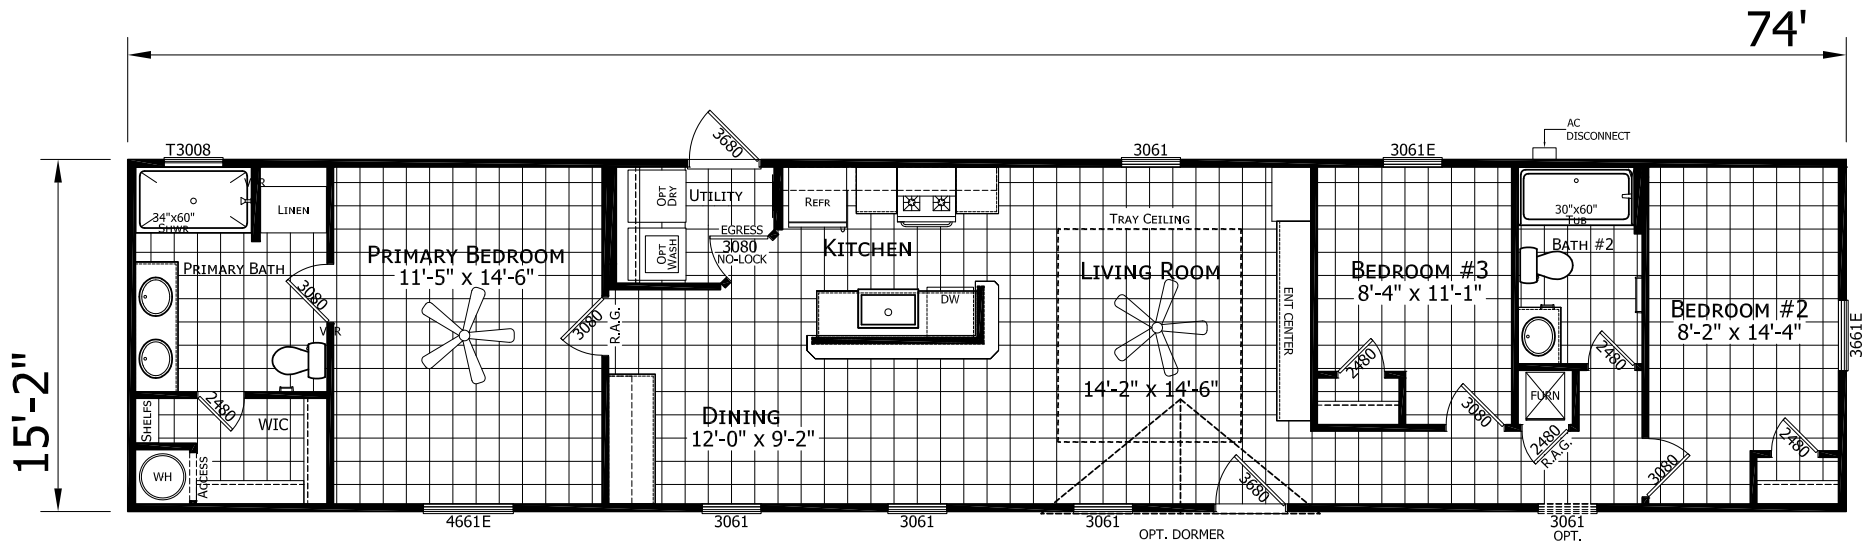

Rogero

Ascend Series

1,122 SQ. FT. (Approximate) 3 Bedroom, 2 Bath

Last Updated: 8-2-24

CHAMPION HOMES CENTER
3401 W. Corsicana Hwy
Athens, Texas 75751

FactoryExpoDirect.net | 1-800-218-5309

IMPORTANT: Champion Homes reserves the right to modify, cancel or substitute products or features of this event at any time without prior notice or obligation. Pictures and other promotional materials are representative and may depict or contain floor plans, square footages, elevations, options, upgrades, extra design features, decorations, floor coverings, specialty light fixtures, custom paint and wall coverings, window treatments, landscaping, sound and alarm systems, furnishings, appliances, and other designer/decorator features and amenities that are not included as part of the home and/or may not be available at all locations. Home, pricing and community information is subject to change, and homes to prior sale, at any time without notice or obligation. ©2020 Champion Homes. All rights reserved.