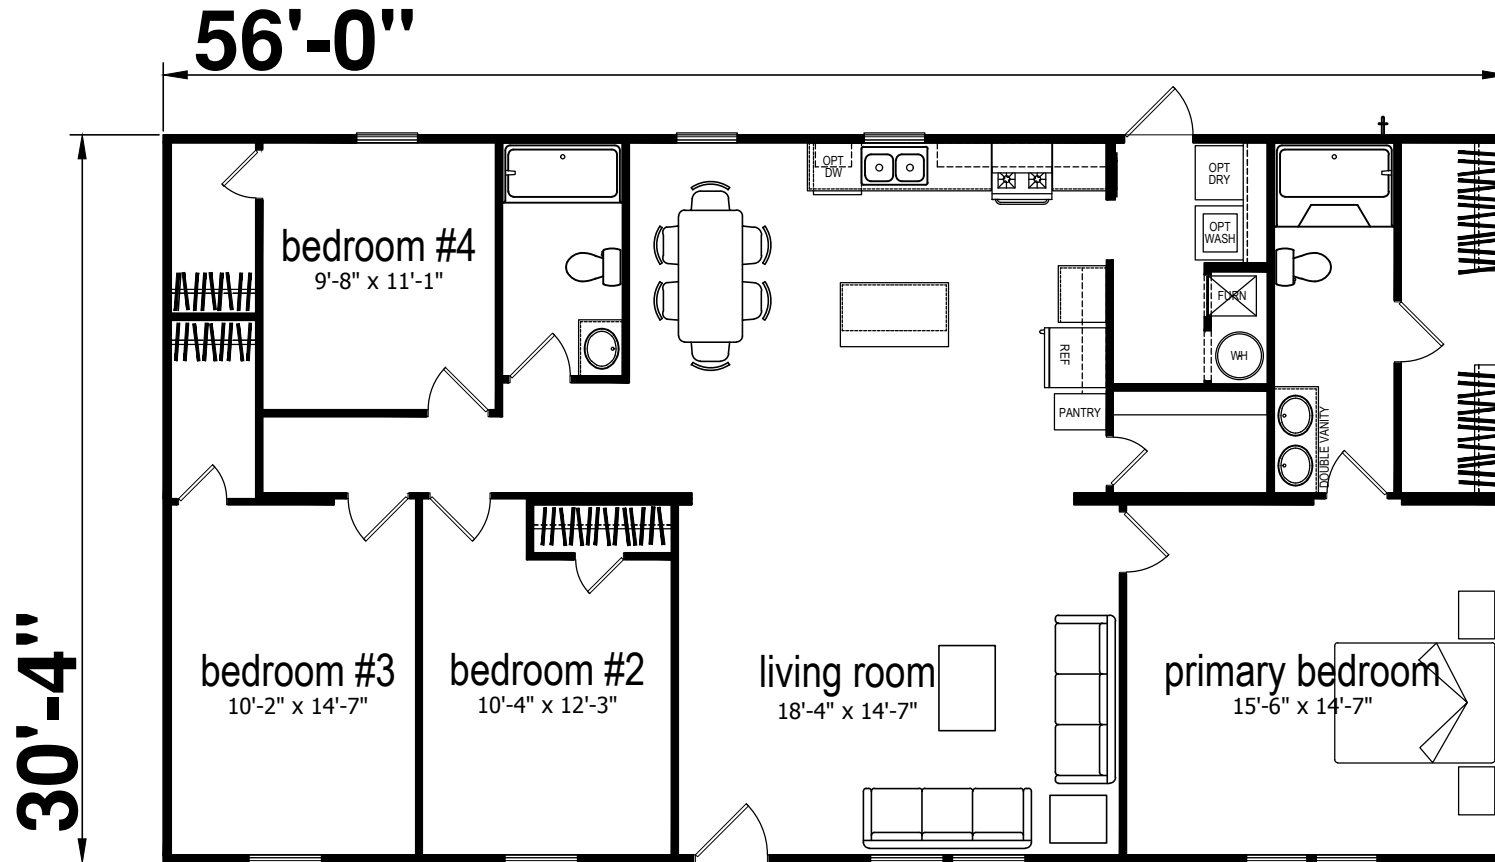

# Permlan

Prime Series

1,700 SQ. FT. (Approximate) 4 Bedroom, 2 Bath

CHAMPION<sup>®</sup>  
HOMES CENTER

Last Updated: 5-2-23

CHAMPION HOMES CENTER  
3401 W. Corsicana Hwy  
Athens, Texas 75751

FactoryExpoDirect.net | 1-800-218-5309