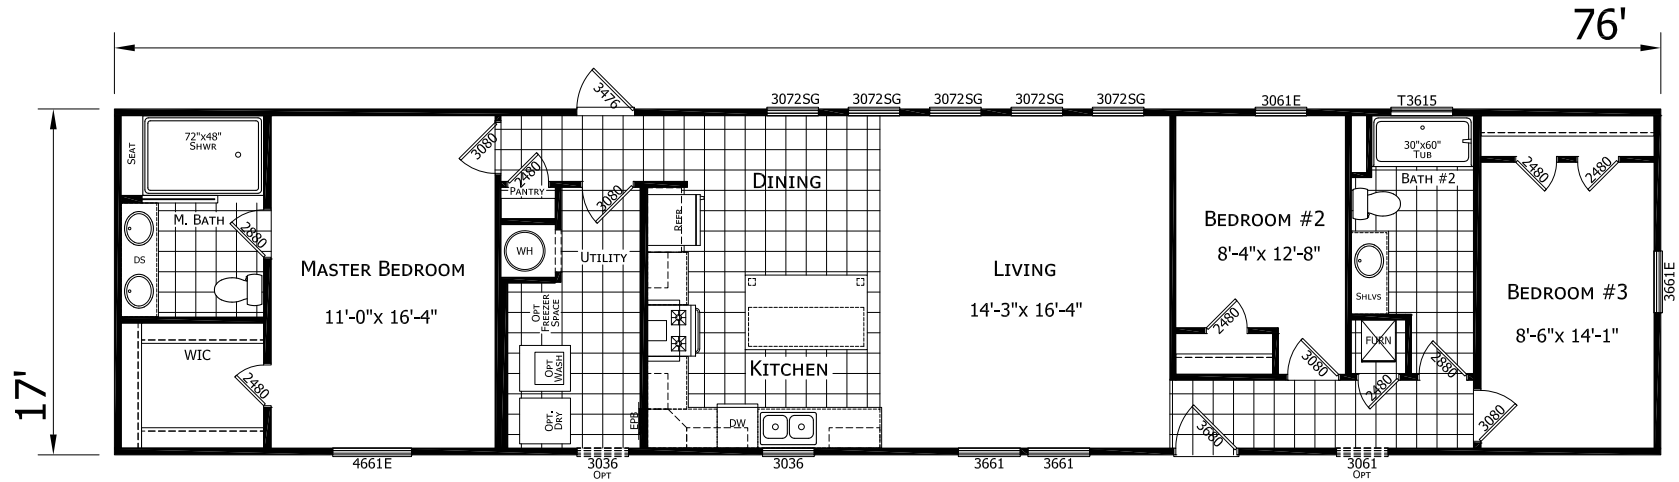

Mosley
Innovation Series

Factory Expo
"Factory Direct Pricing"
HOME CENTERS

Single Section
3 Bedrooms, 2 Baths
Approx. 1,292 Sq. Ft.

Last Updated: 12-18-19

3401 W. Corsicana Highway, Athens, TX 75751

1-800-218-5309