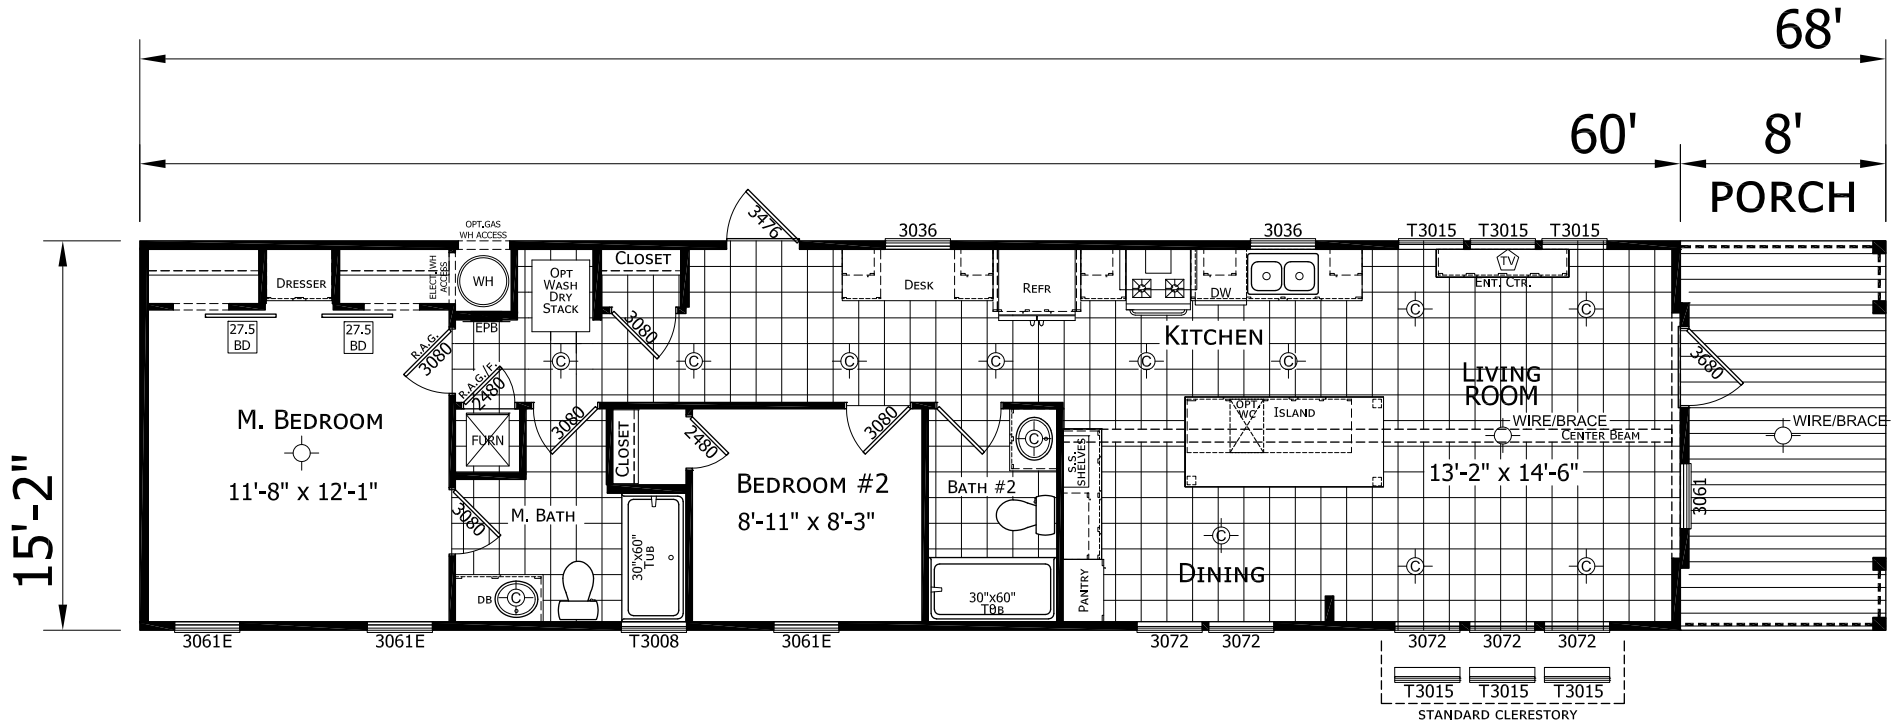

# Greens Bluff

Diamond Series

910 SQ. FT. (Approximate) 2 Bedroom, 2 Bath

Last Updated: 6-23-21

**FACTORY EXPO HOME CENTERS**  
 3401 W. Corsicana Hwy  
 Athens, Texas 75751

**FactoryExpoDirect.net | 1-800-218-5309**