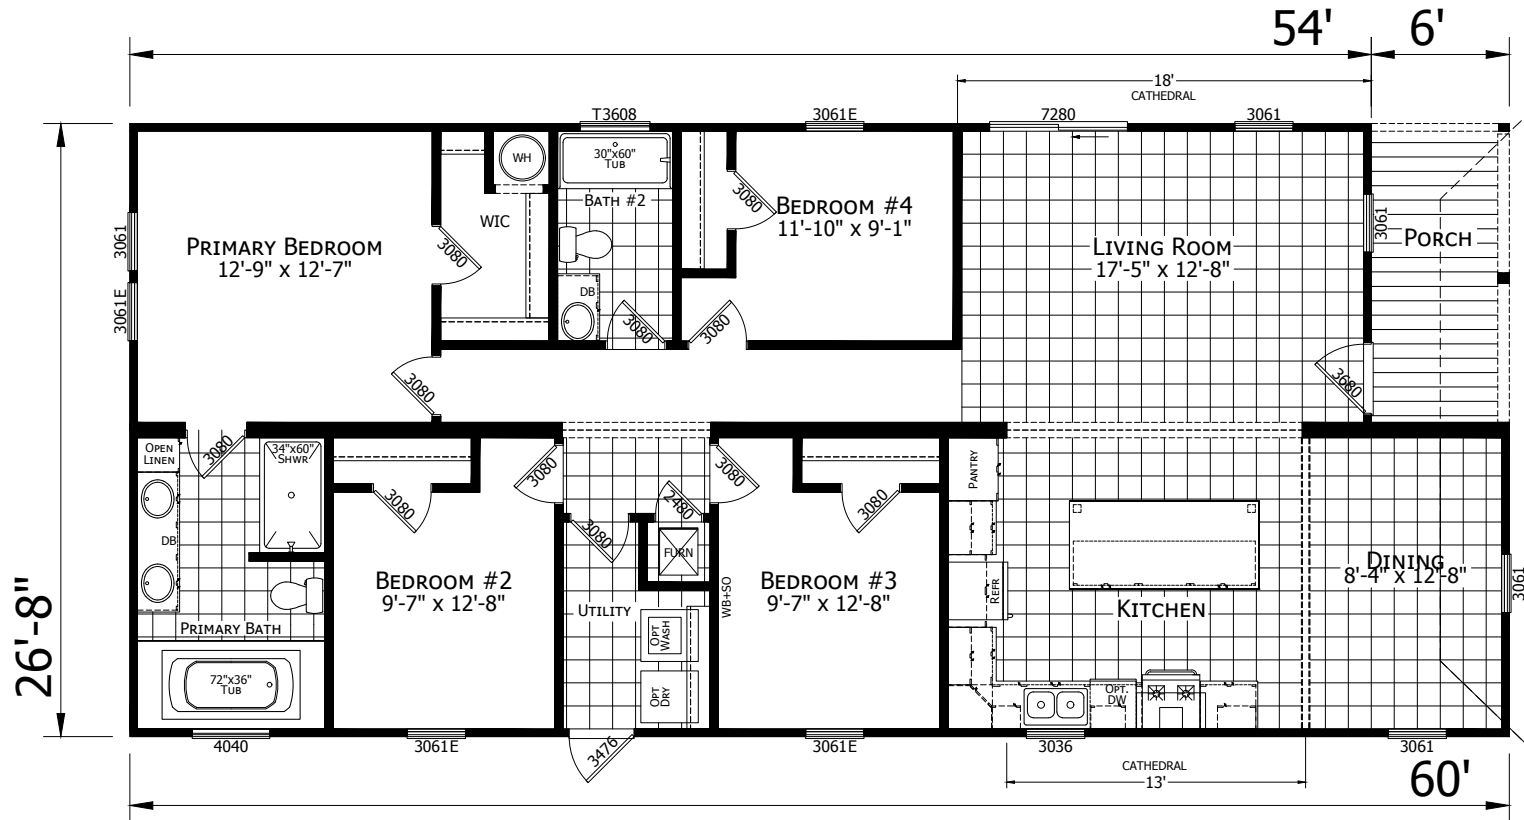

Esperanza

Innovation Series - Multi Section

1,600 SQ. FT. (Approximate) 4 Bedroom, 2 Bath

Last Updated: 12-13-23

CHAMPION HOMES CENTER
 3401 W. Corsicana Hwy
 Athens, Texas 75751

FactoryExpoDirect.net | 1-800-218-5309