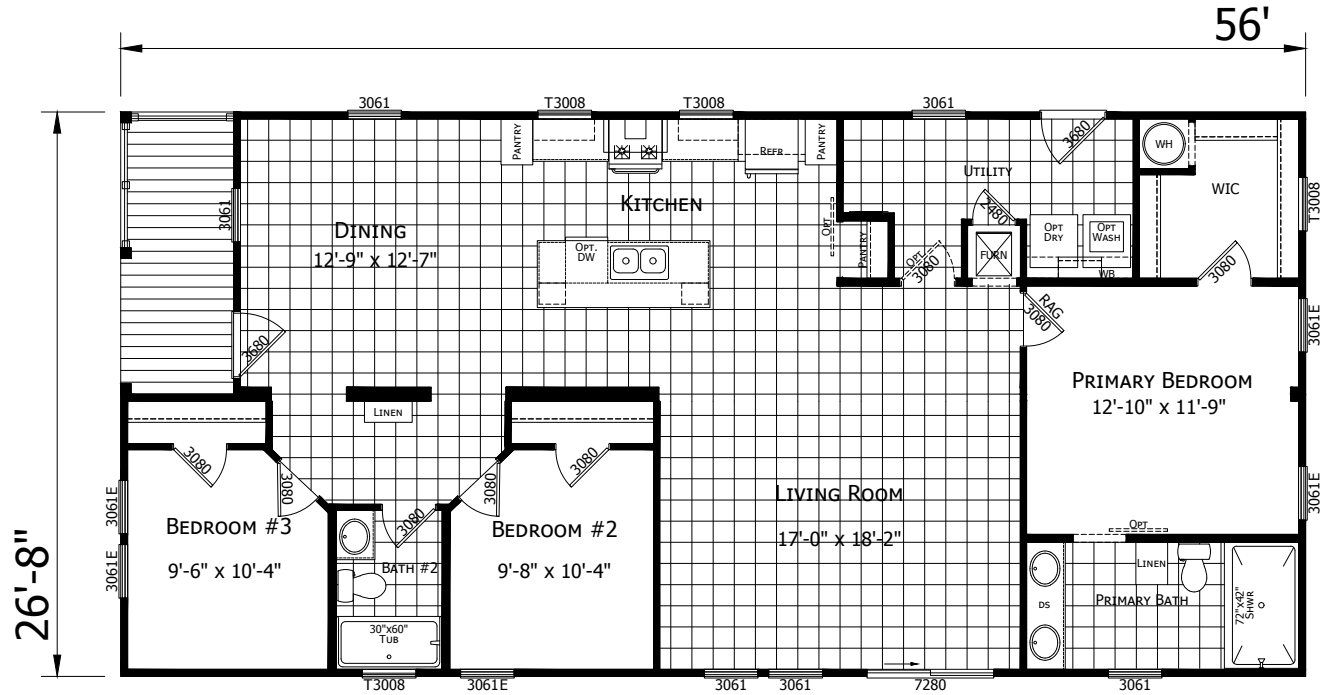

Dockberry

Innovation Series - Multi Section

1,493 SQ. FT. (Approximate) 3 Bedroom, 2 Bath

Last Updated: 12-13-23

OPTION #1

OPTION #2

CHAMPION HOMES CENTER
 3401 W. Corsicana Hwy
 Athens, Texas 75751

FactoryExpoDirect.net | 1-800-218-5309