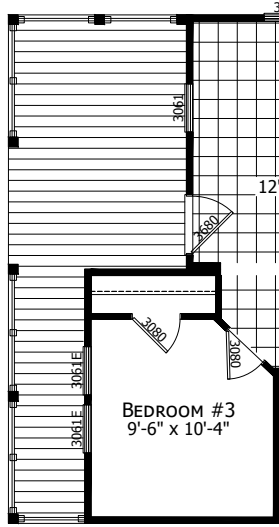

Dockberry

Innovation Series - Multi Section

1,493 SQ. FT. (Approximate) 3 Bedroom, 2 Bath

Last Updated: 12-13-23

OPTION #1

OPTION #2

CHAMPION HOMES CENTER
 3401 W. Corsicana Hwy
 Athens, Texas 75751

FactoryExpoDirect.net | 1-800-218-5309