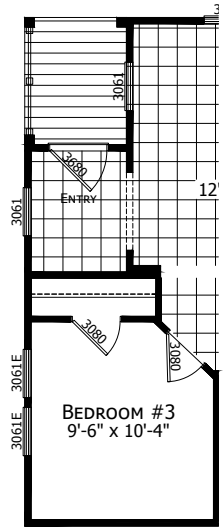

Dockberry

Innovation Series - Multi Section

1,493 SQ. FT. (Approximate) 3 Bedroom, 2 Bath

Last Updated: 12-13-23

OPTION #1

OPTION #2

CHAMPION HOMES CENTER
 3401 W. Corsicana Hwy
 Athens, Texas 75751

FactoryExpoDirect.net | 1-800-218-5309