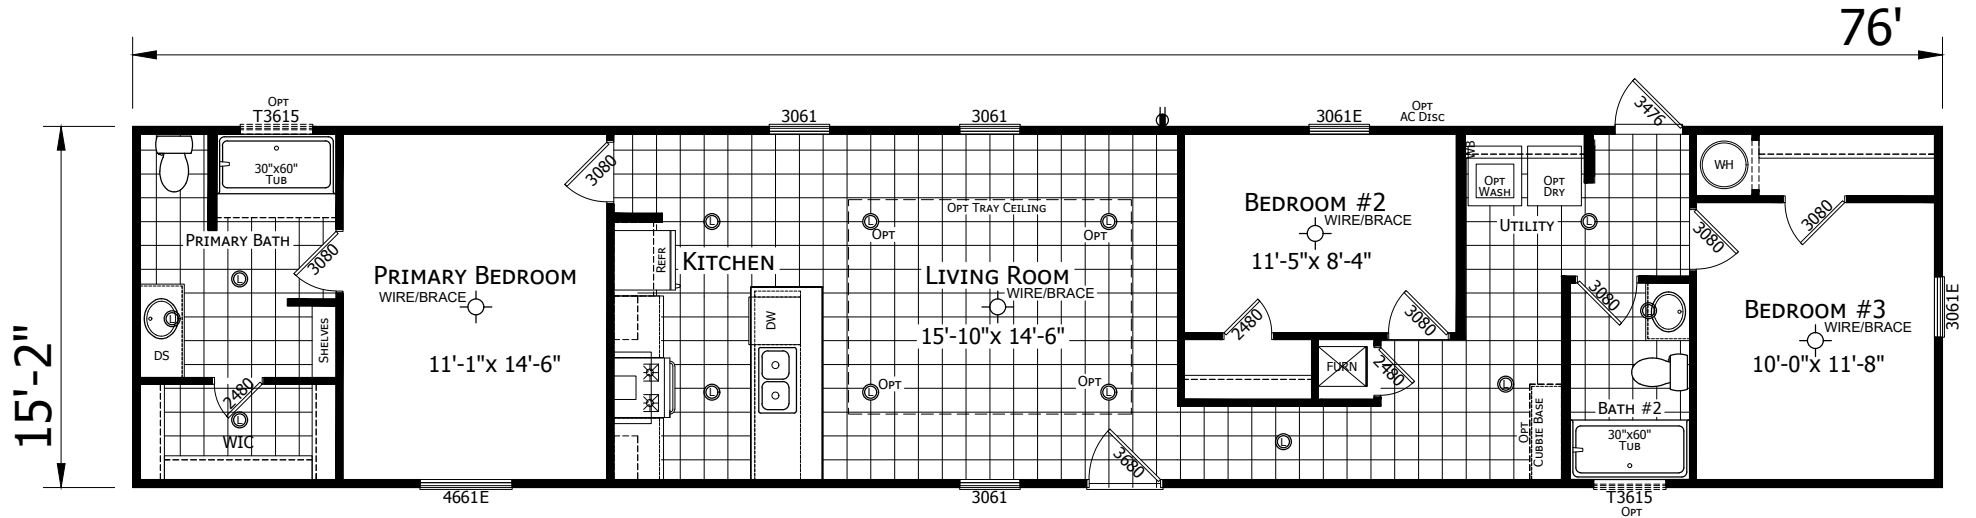

Dixee
Innovation Series

1,153 SQ. FT. (Approximate) 3 Bedrooms, 2 Bath

Last Updated: 6-20-22

CHAMPION HOMES CENTER
3401 W. Corsicana Hwy
Athens, Texas 75751

FactoryExpoDirect.net | 1-800-218-5309

IMPORTANT: Champion Homes reserves the right to modify, cancel or substitute products or features of this event at any time without prior notice or obligation. Pictures and other promotional materials are representative and may depict or contain floor plans, square footages, elevations, options, upgrades, extra design features, decorations, floor coverings, specialty light fixtures, custom paint and wall coverings, window treatments, landscaping, sound and alarm systems, furnishings, appliances, and other designer/decorator features and amenities that are not included as part of the home and/or may not be available at all locations. Home, pricing and community information is subject to change, and homes to prior sale, at any time without notice or obligation. ©2023 Champion Homes. All rights reserved.