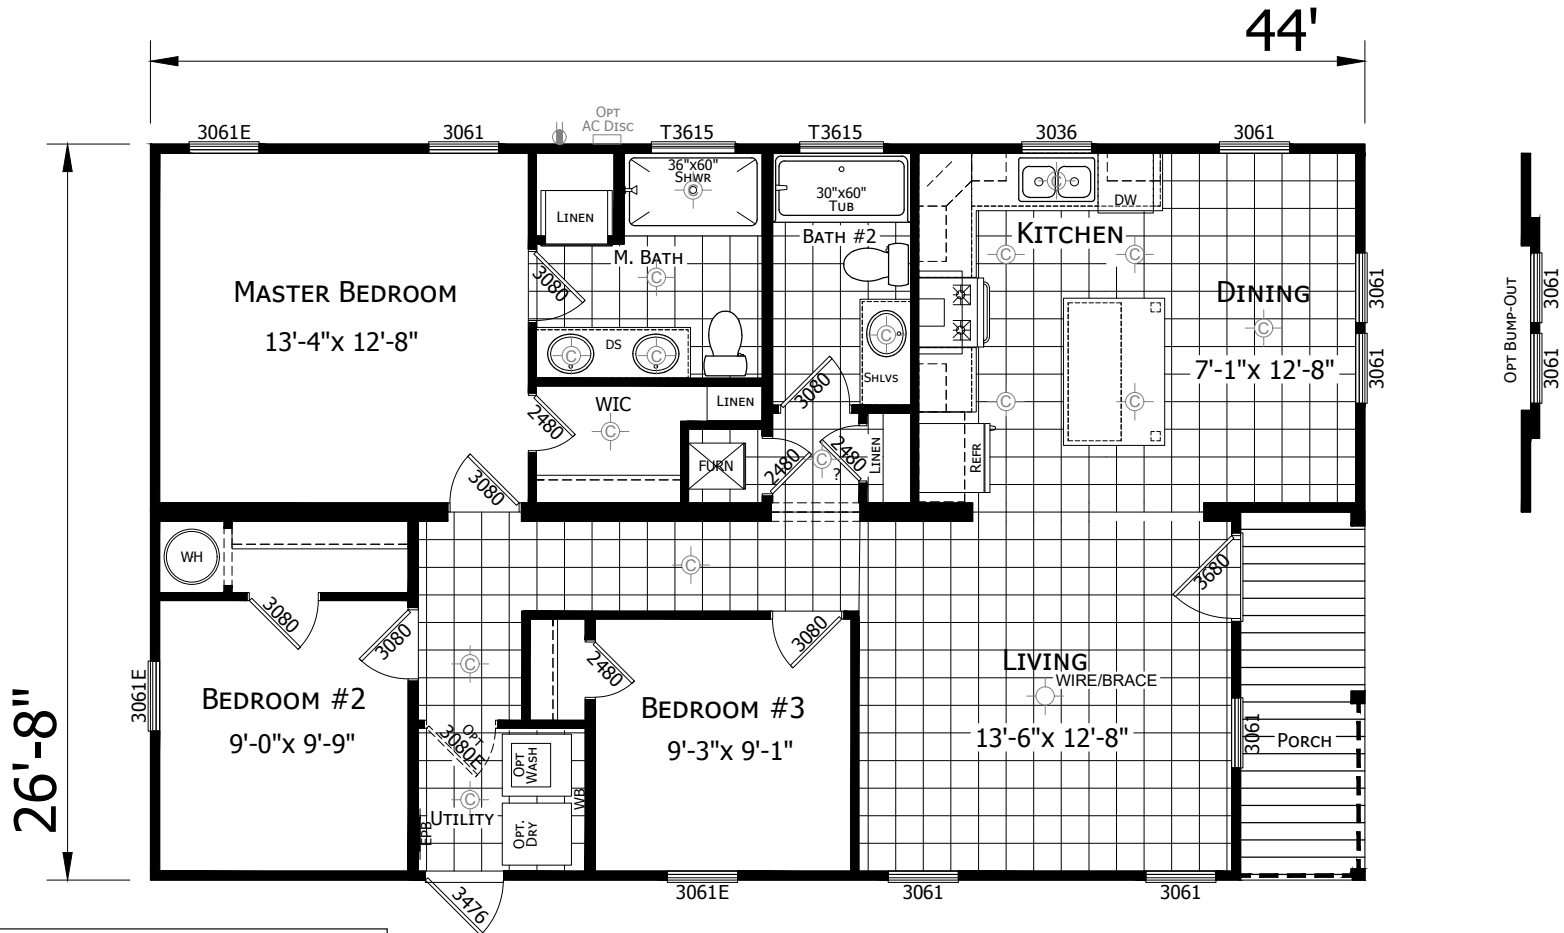

# Brazos

Innovation Series - Multi Section

1,113 SQ. FT. (Approximate) 3 Bedrooms, 2 Baths

Last Updated: 5-11-21

**FACTORY EXPO HOME CENTERS**  
 3401 W. Corsicana Hwy  
 Athens, Texas 75751

**FactoryExpoDirect.net | 1-800-218-5309**